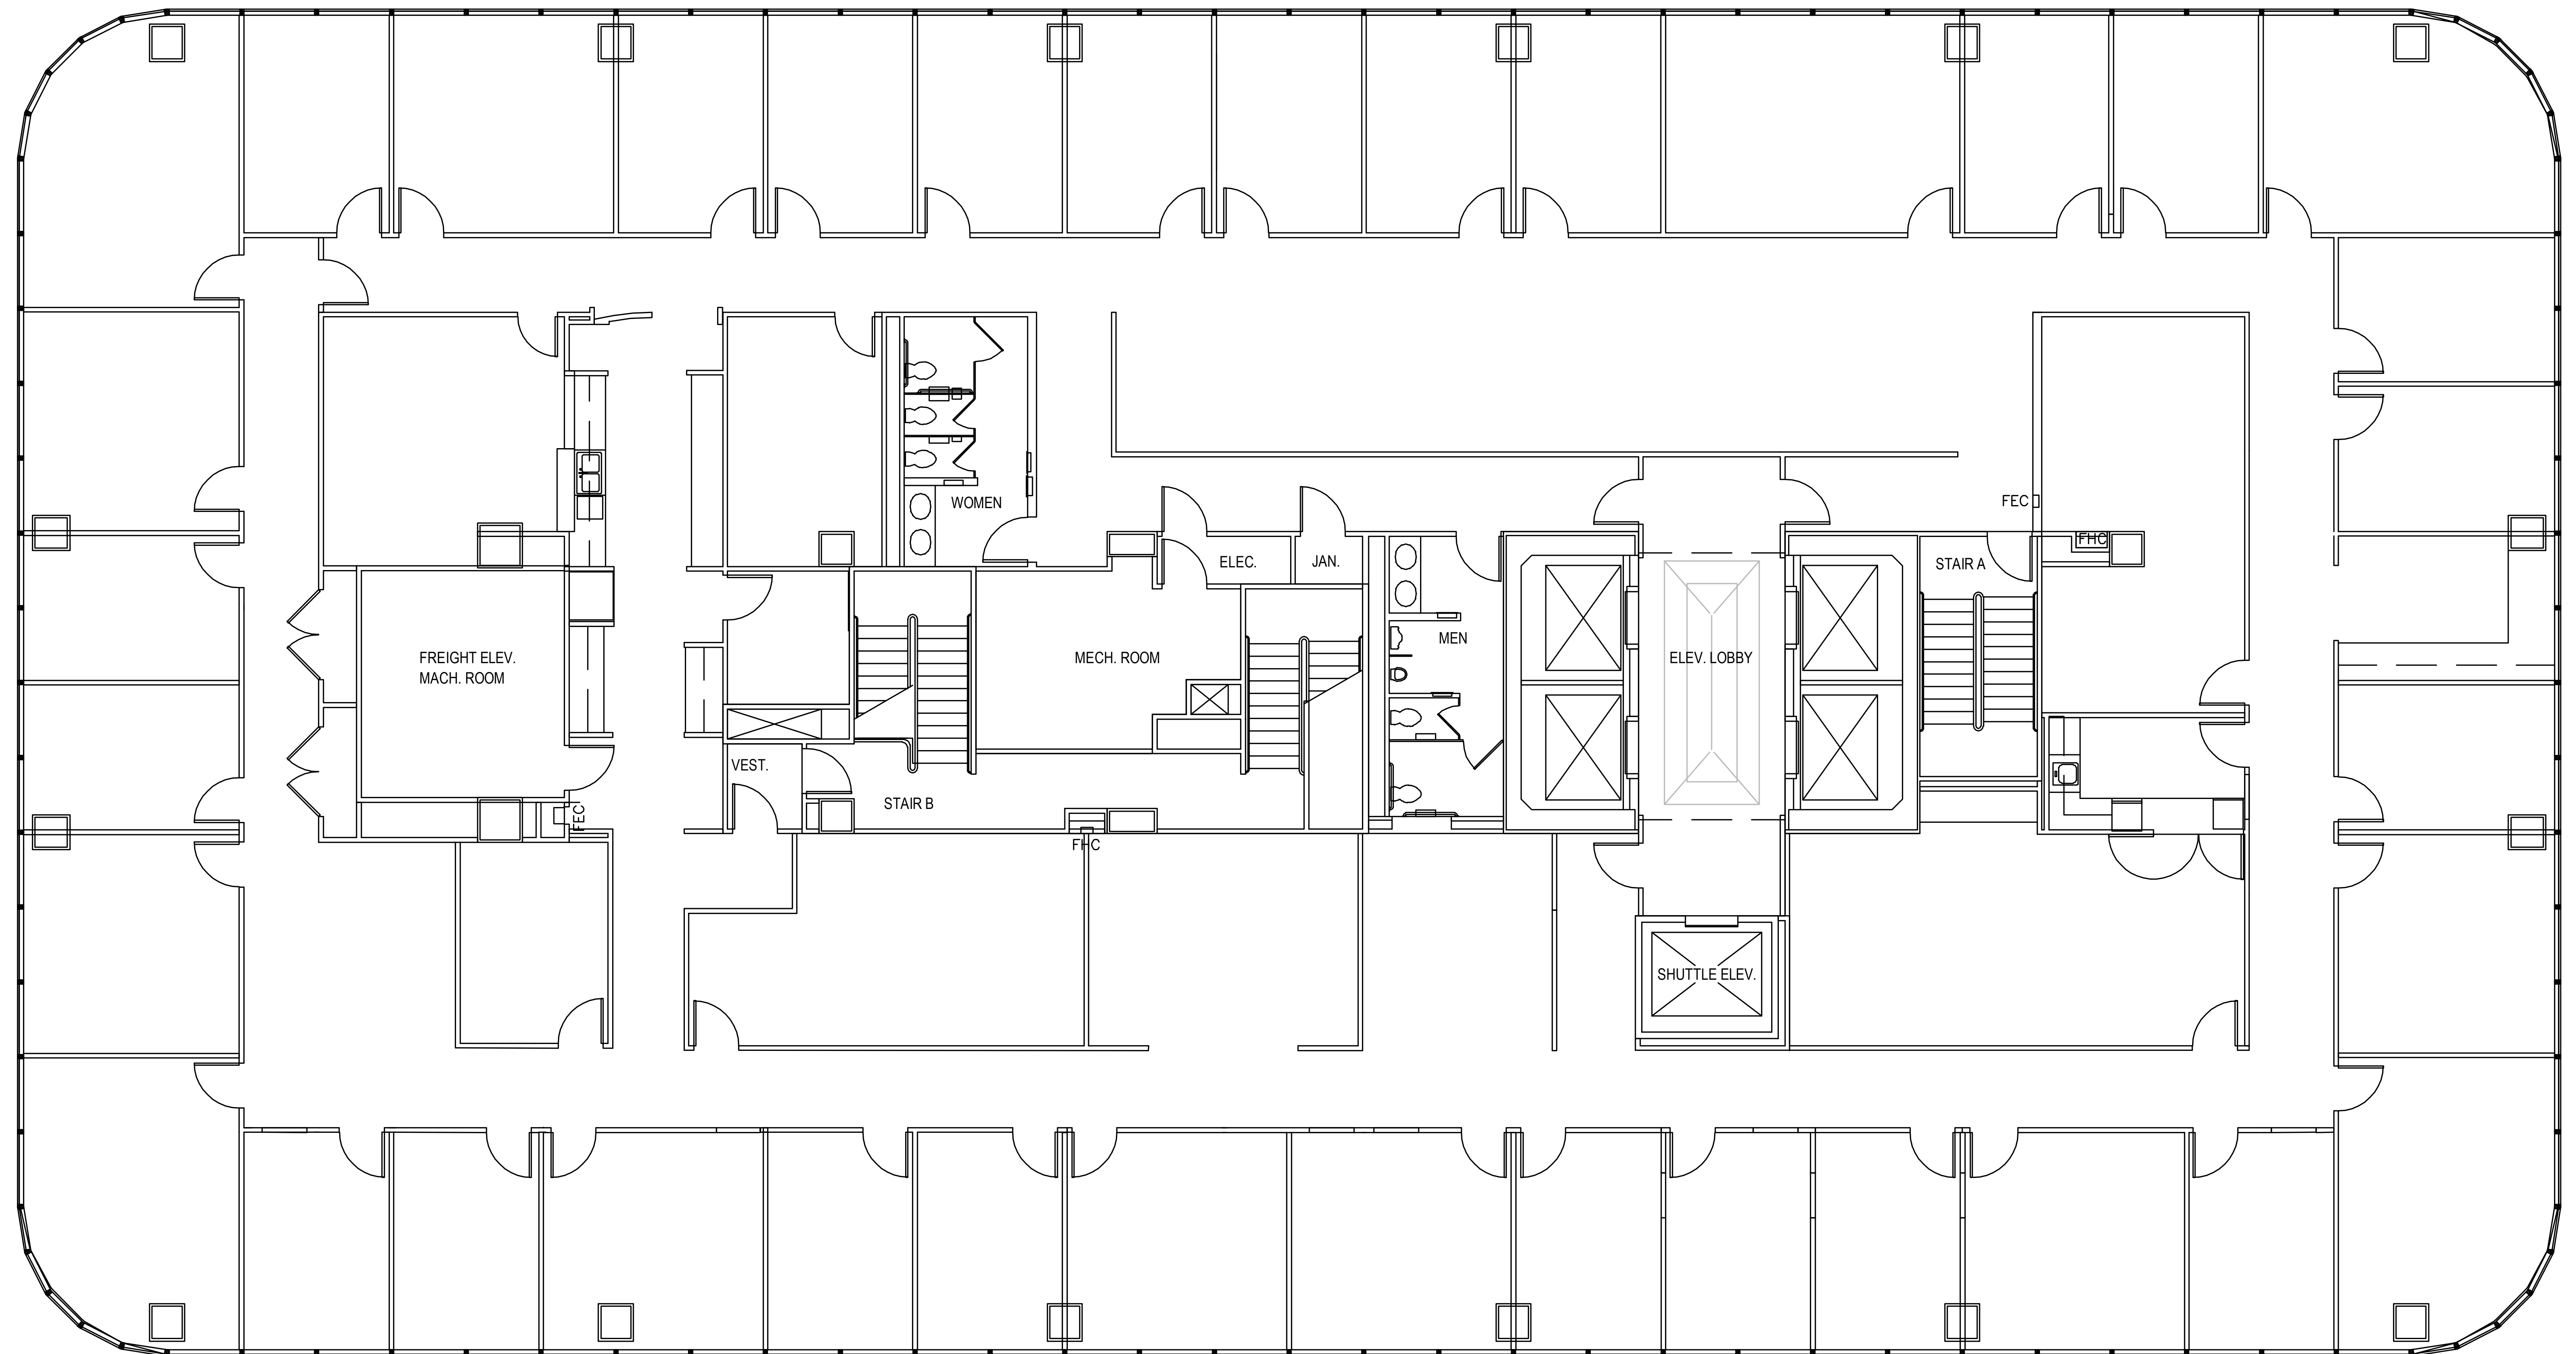

POST OAK CENTRAL - Building 1

SUITE 2100 14,731 RSF

PARKWAY

832.308.6055 | pky.com

NORTH