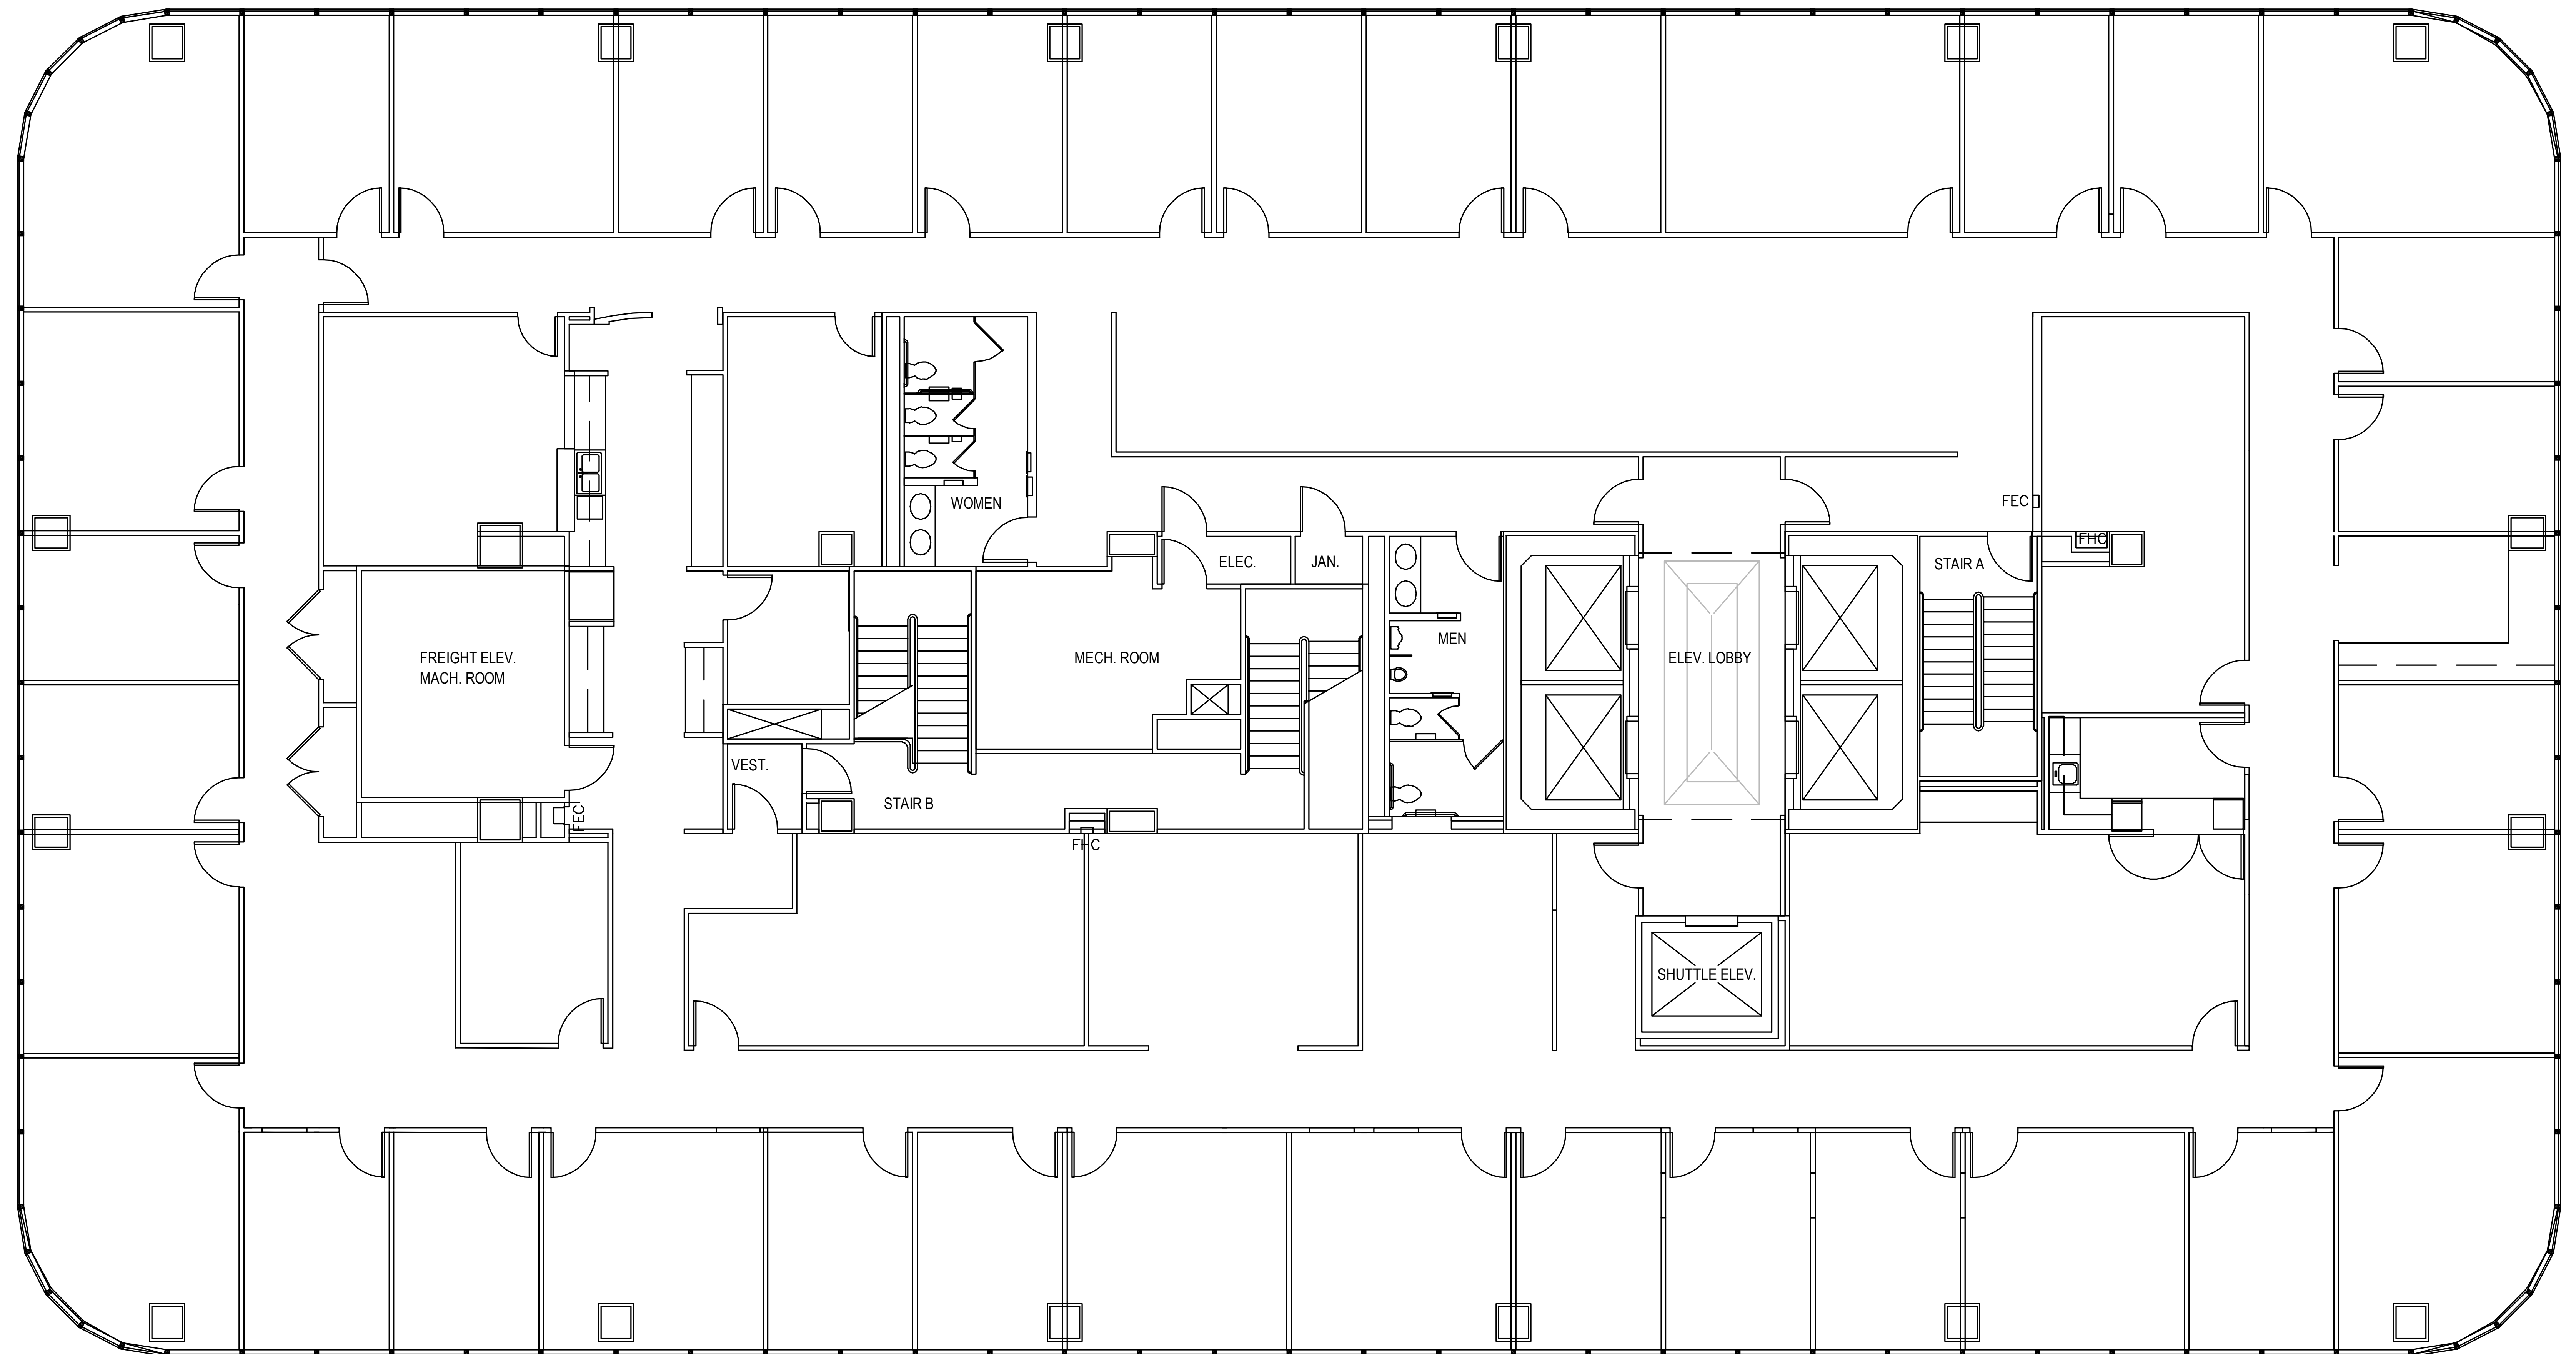

POST OAK CENTRAL - Building 1

SUITE 2100 15,209 RSF

NORTH