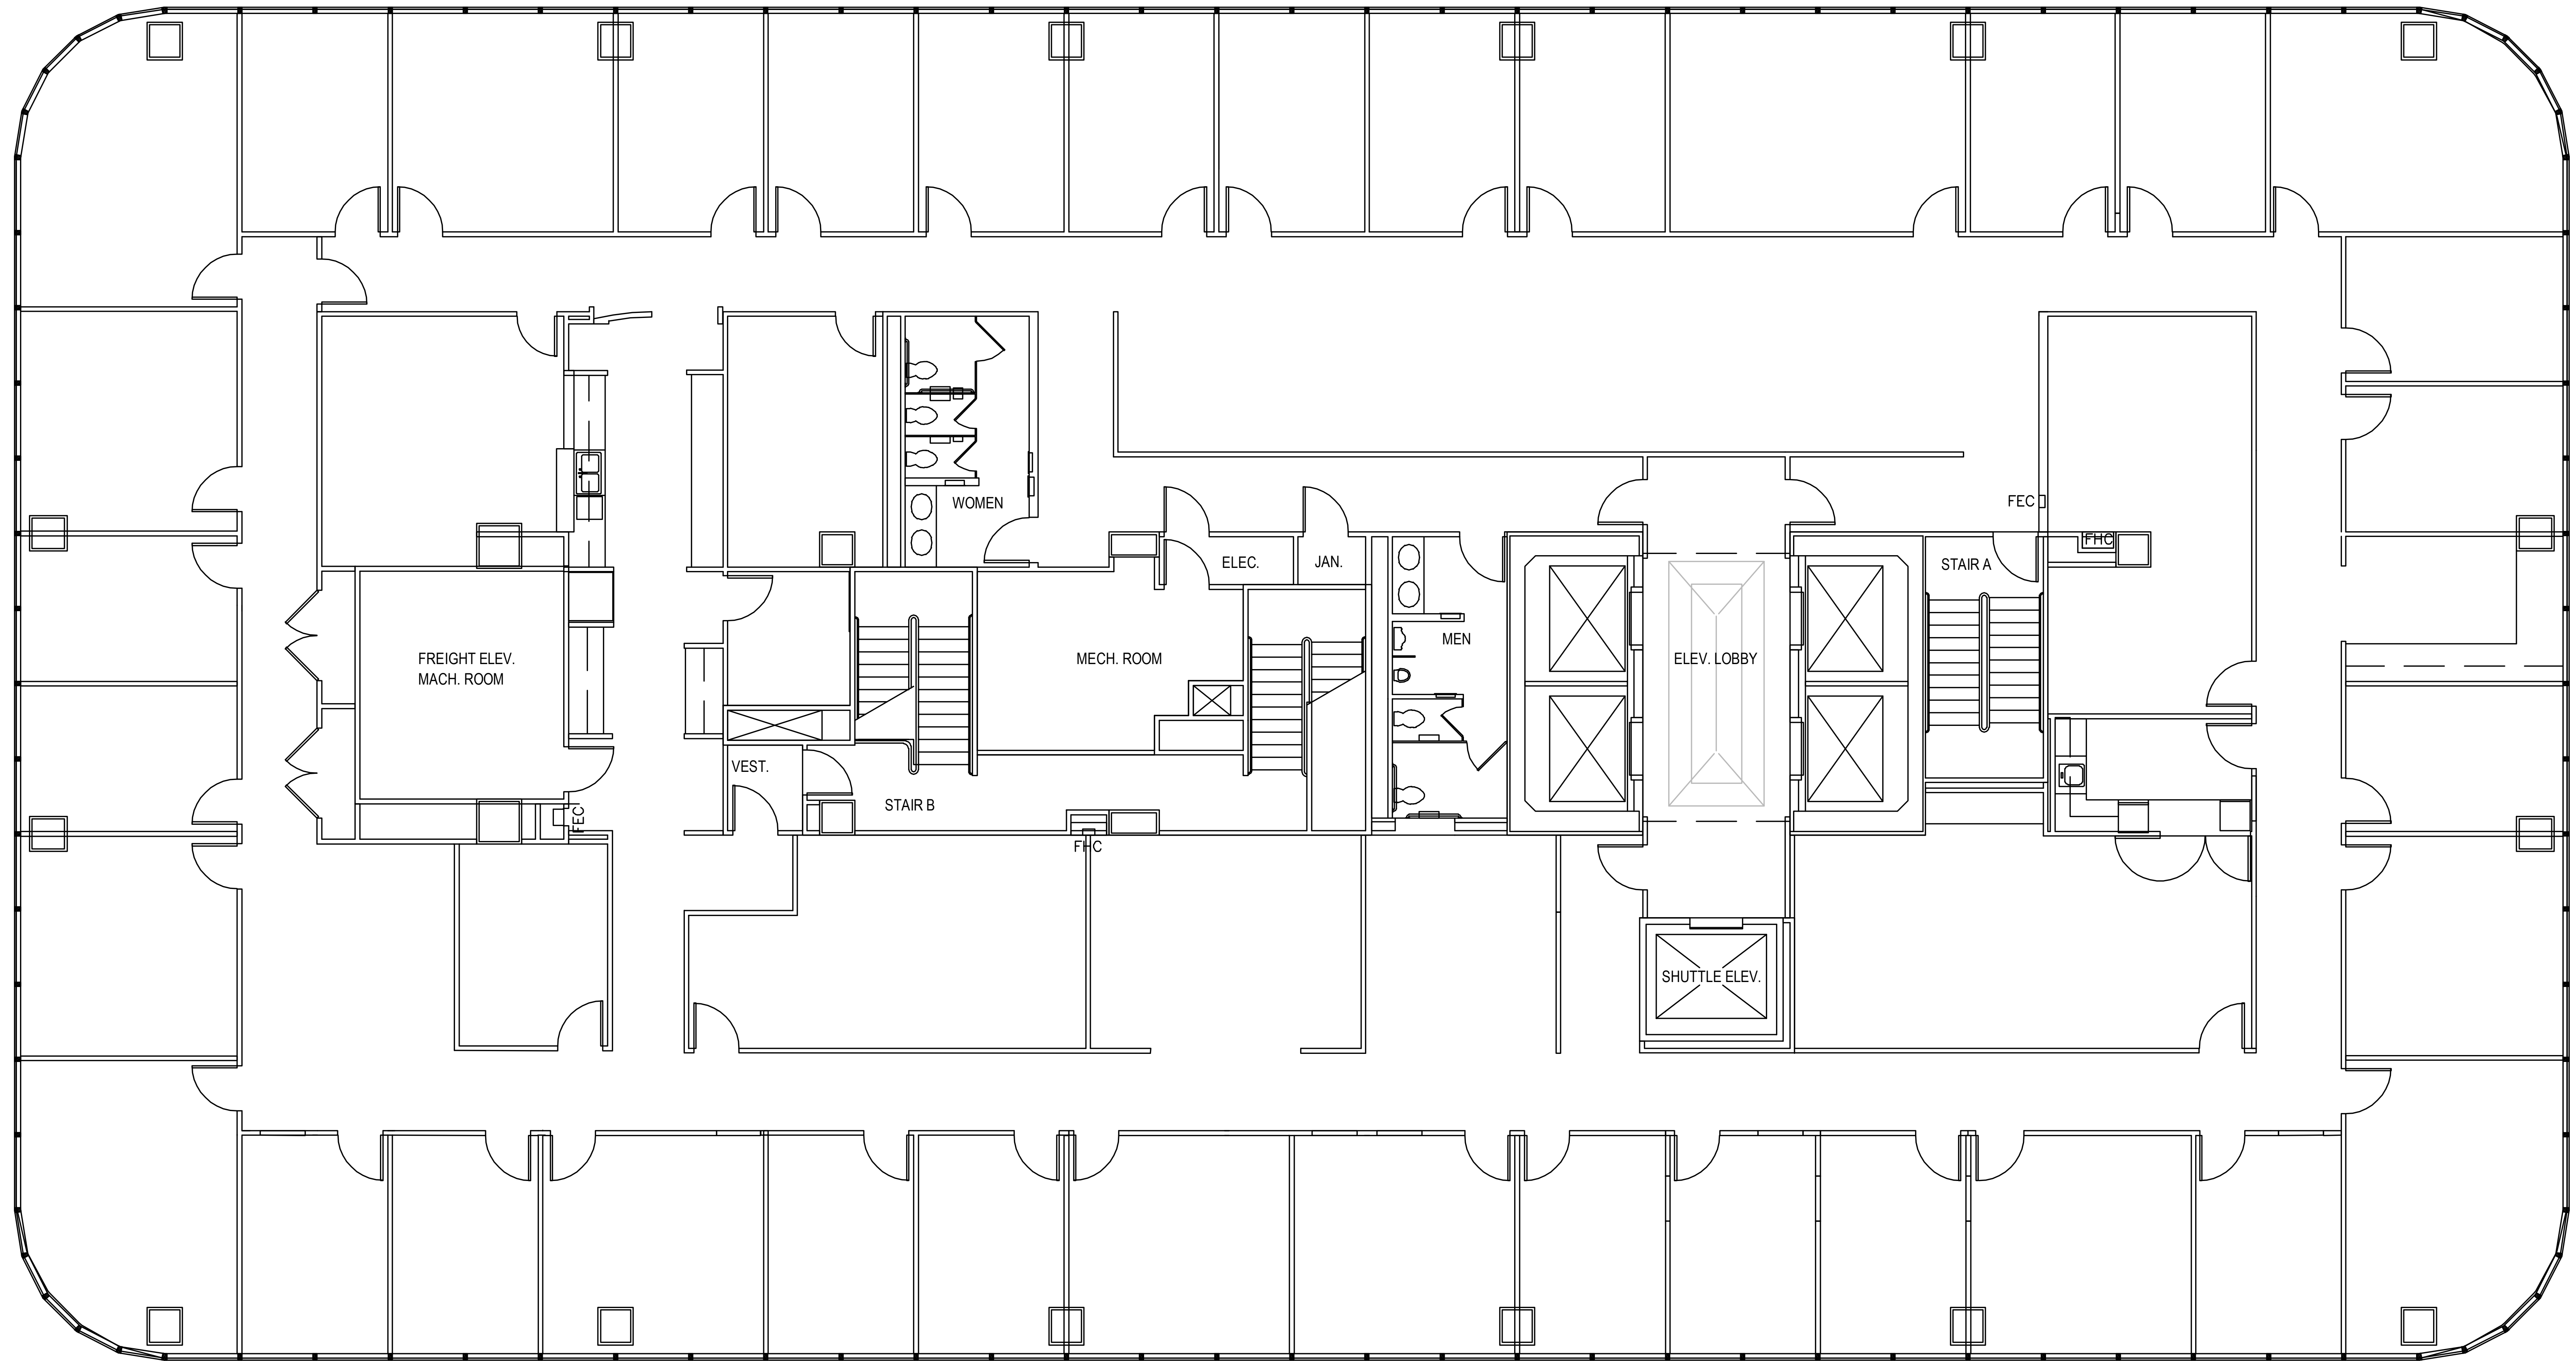

POST OAK CENTRAL - Building 1

SUITE 2100 15,209 RSF

PARKWAY

832.308.6055 | pky.com

NORTH