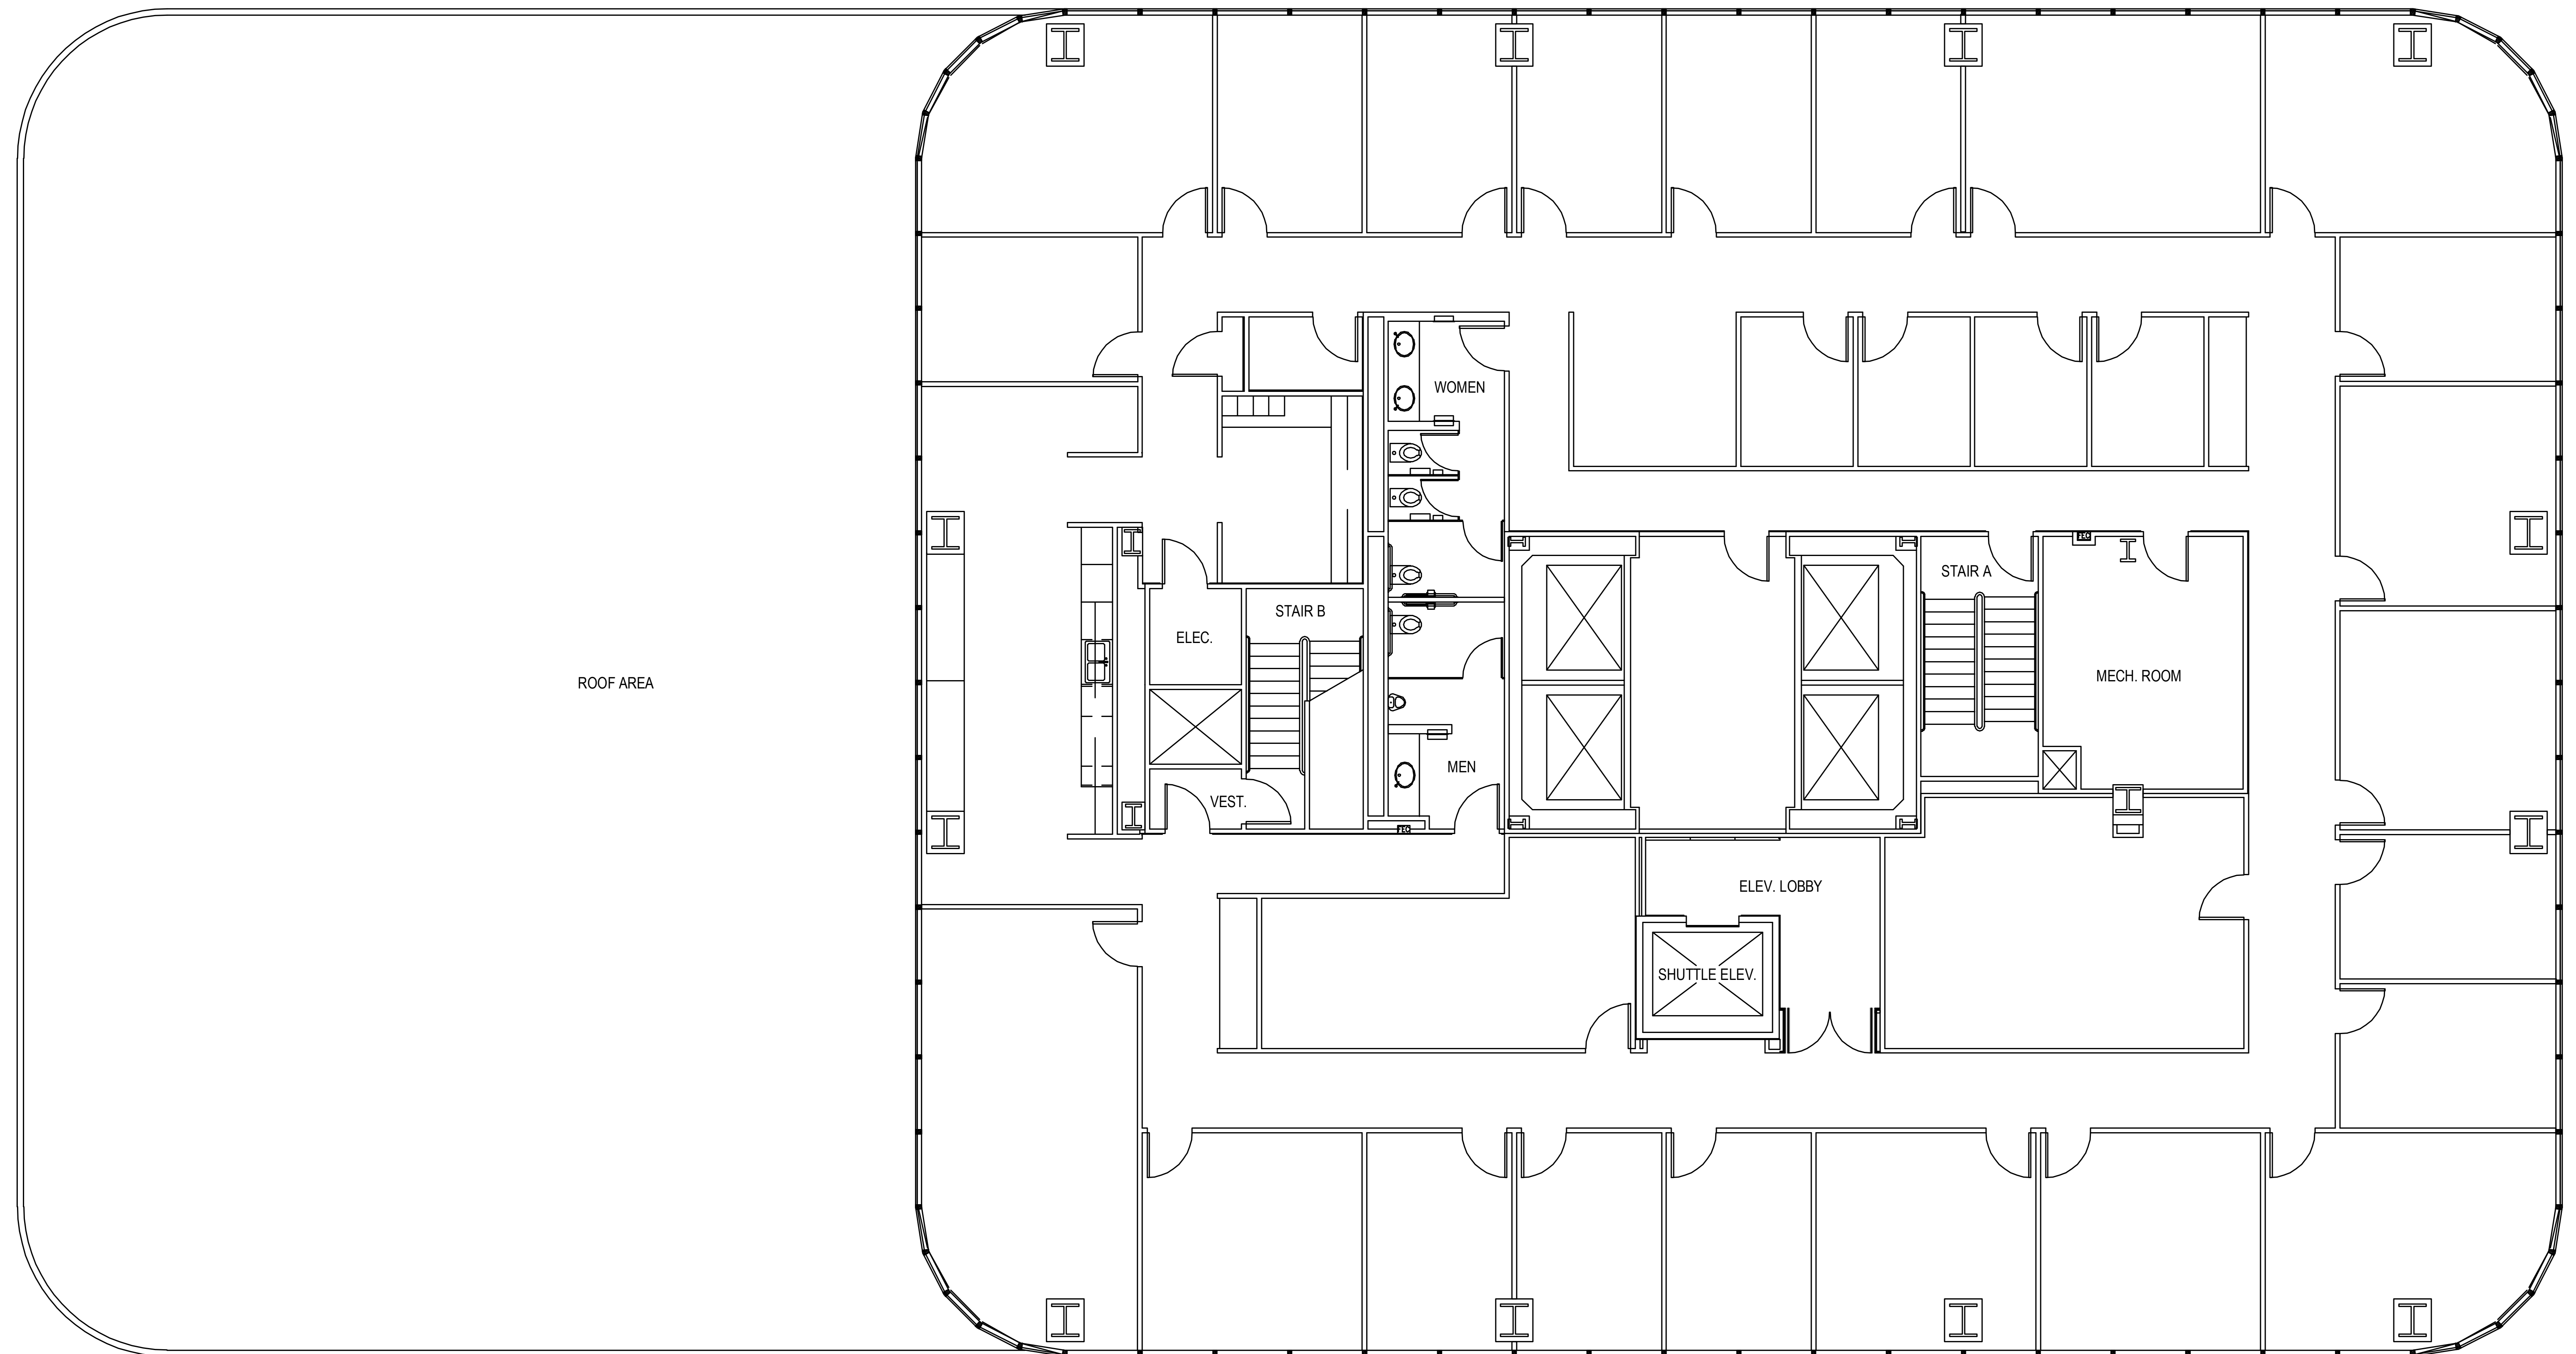

POST OAK CENTRAL - Building 1

SUITE 2200 9,802 RSF