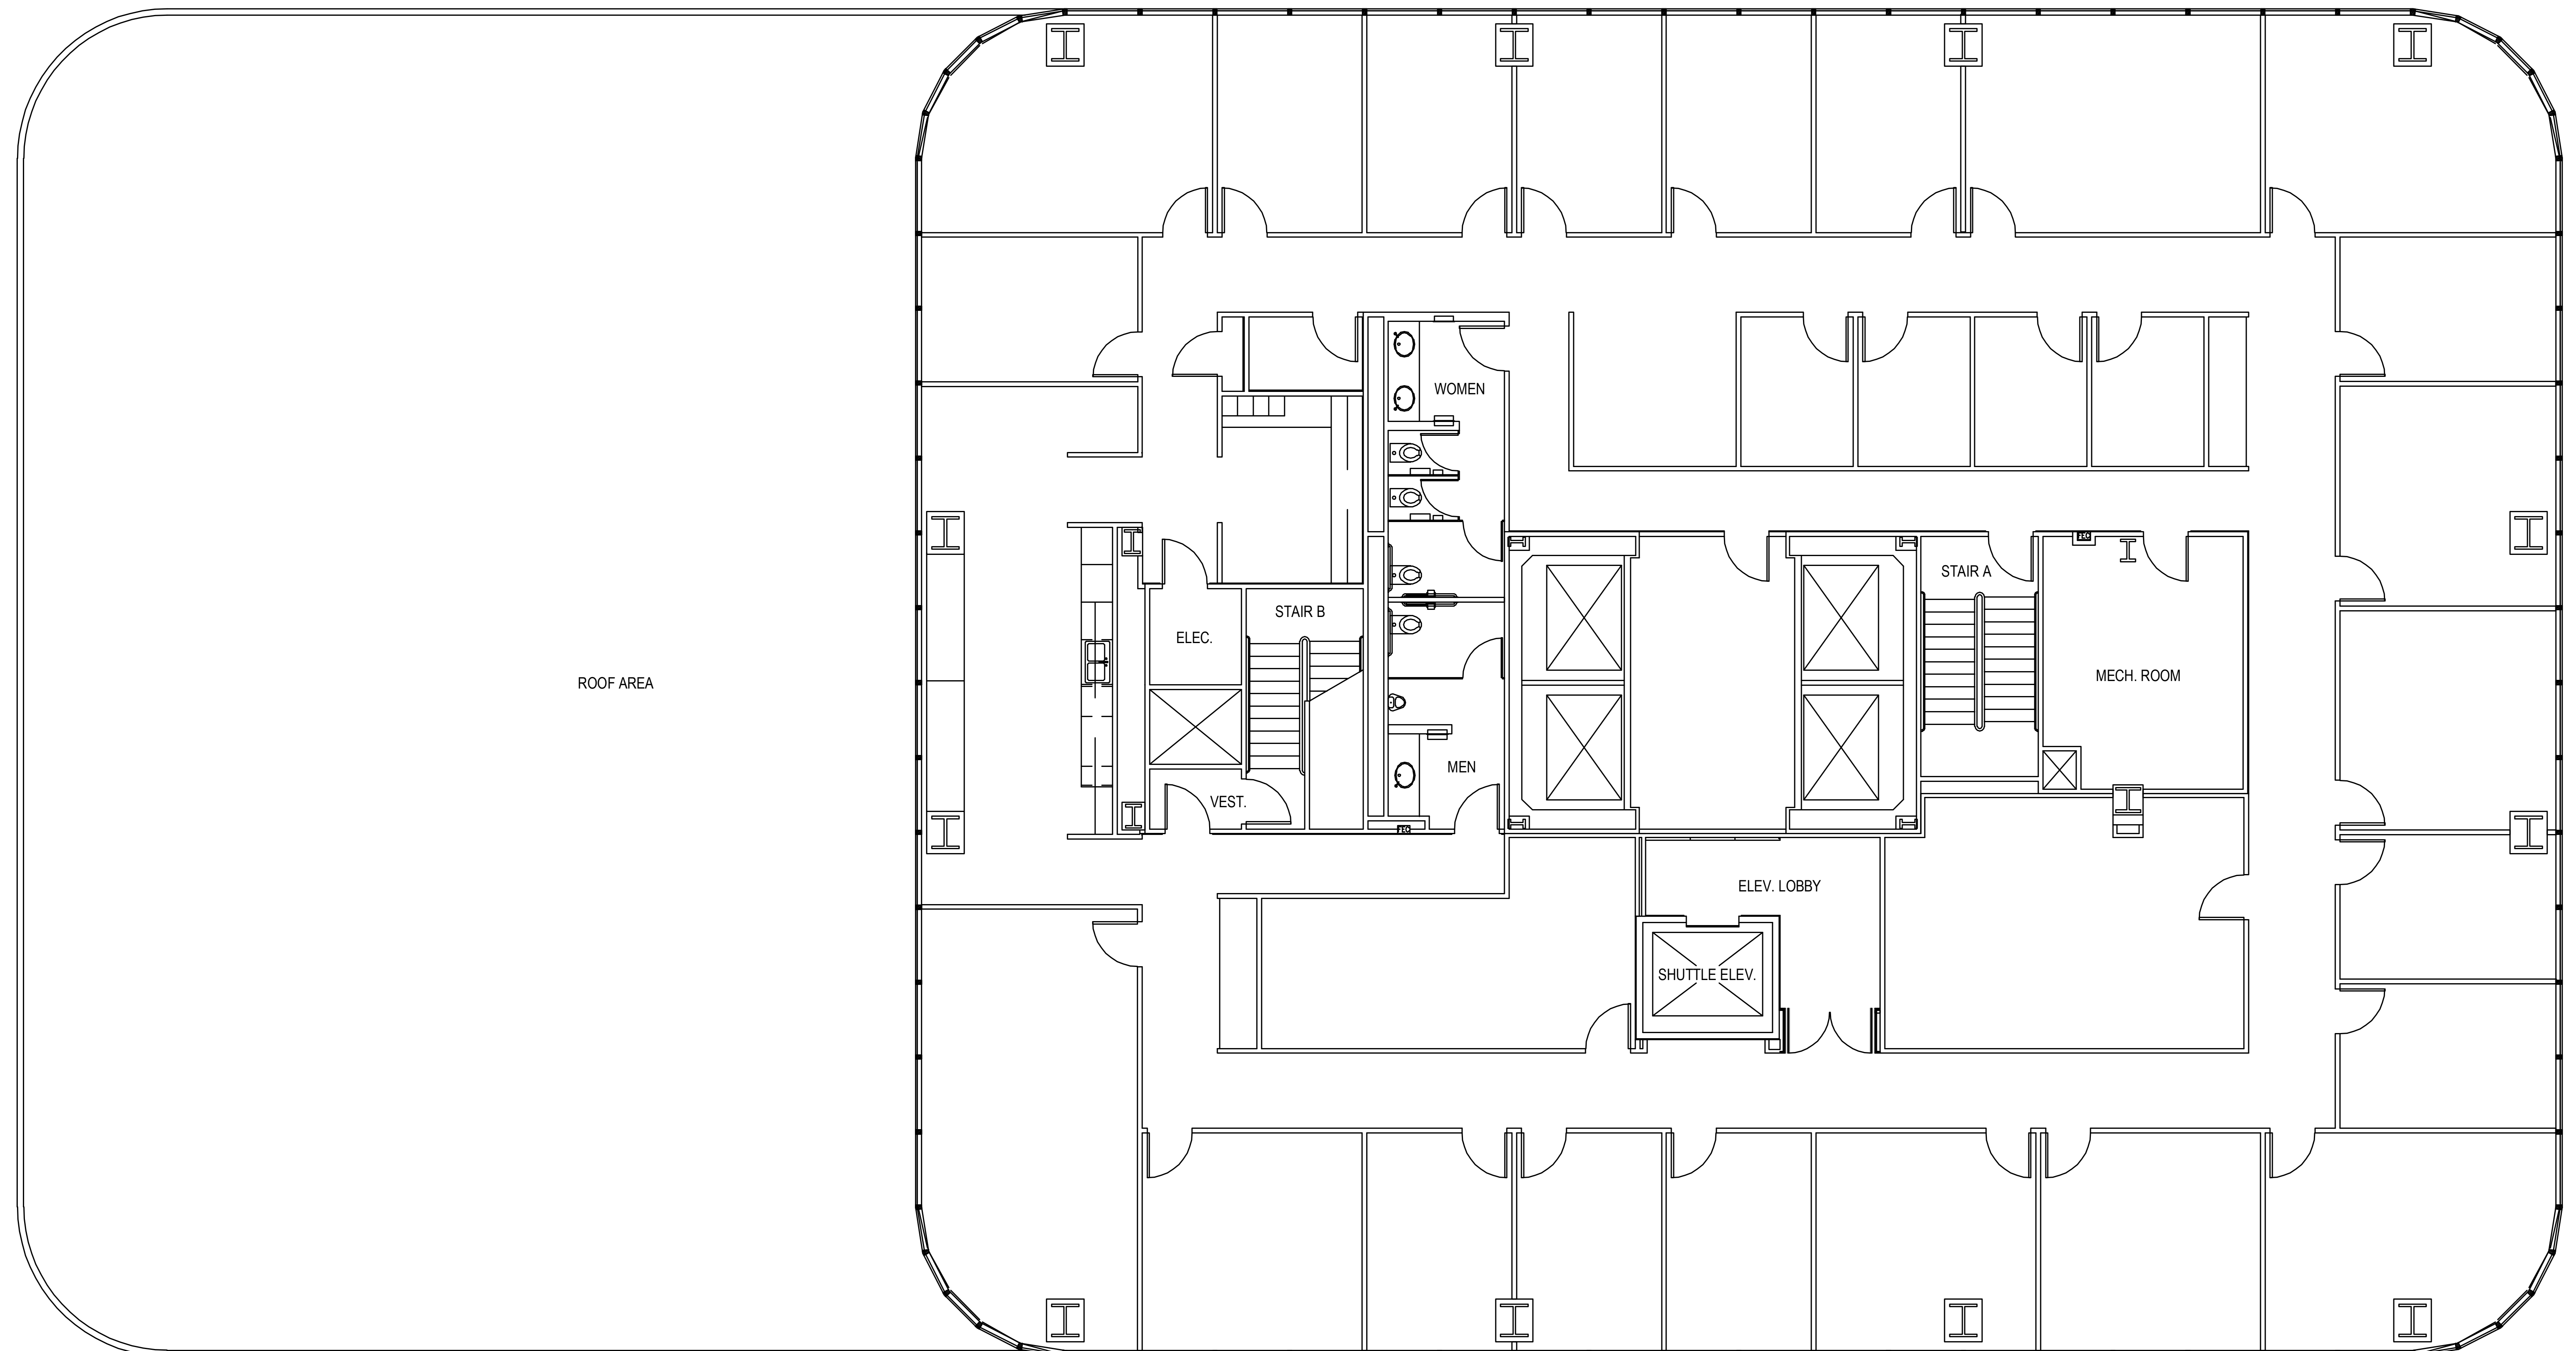

POST OAK CENTRAL - Building 1

SUITE 2200 9,802 RSF

PARKWAY

832.308.6055 | pky.com

NORTH