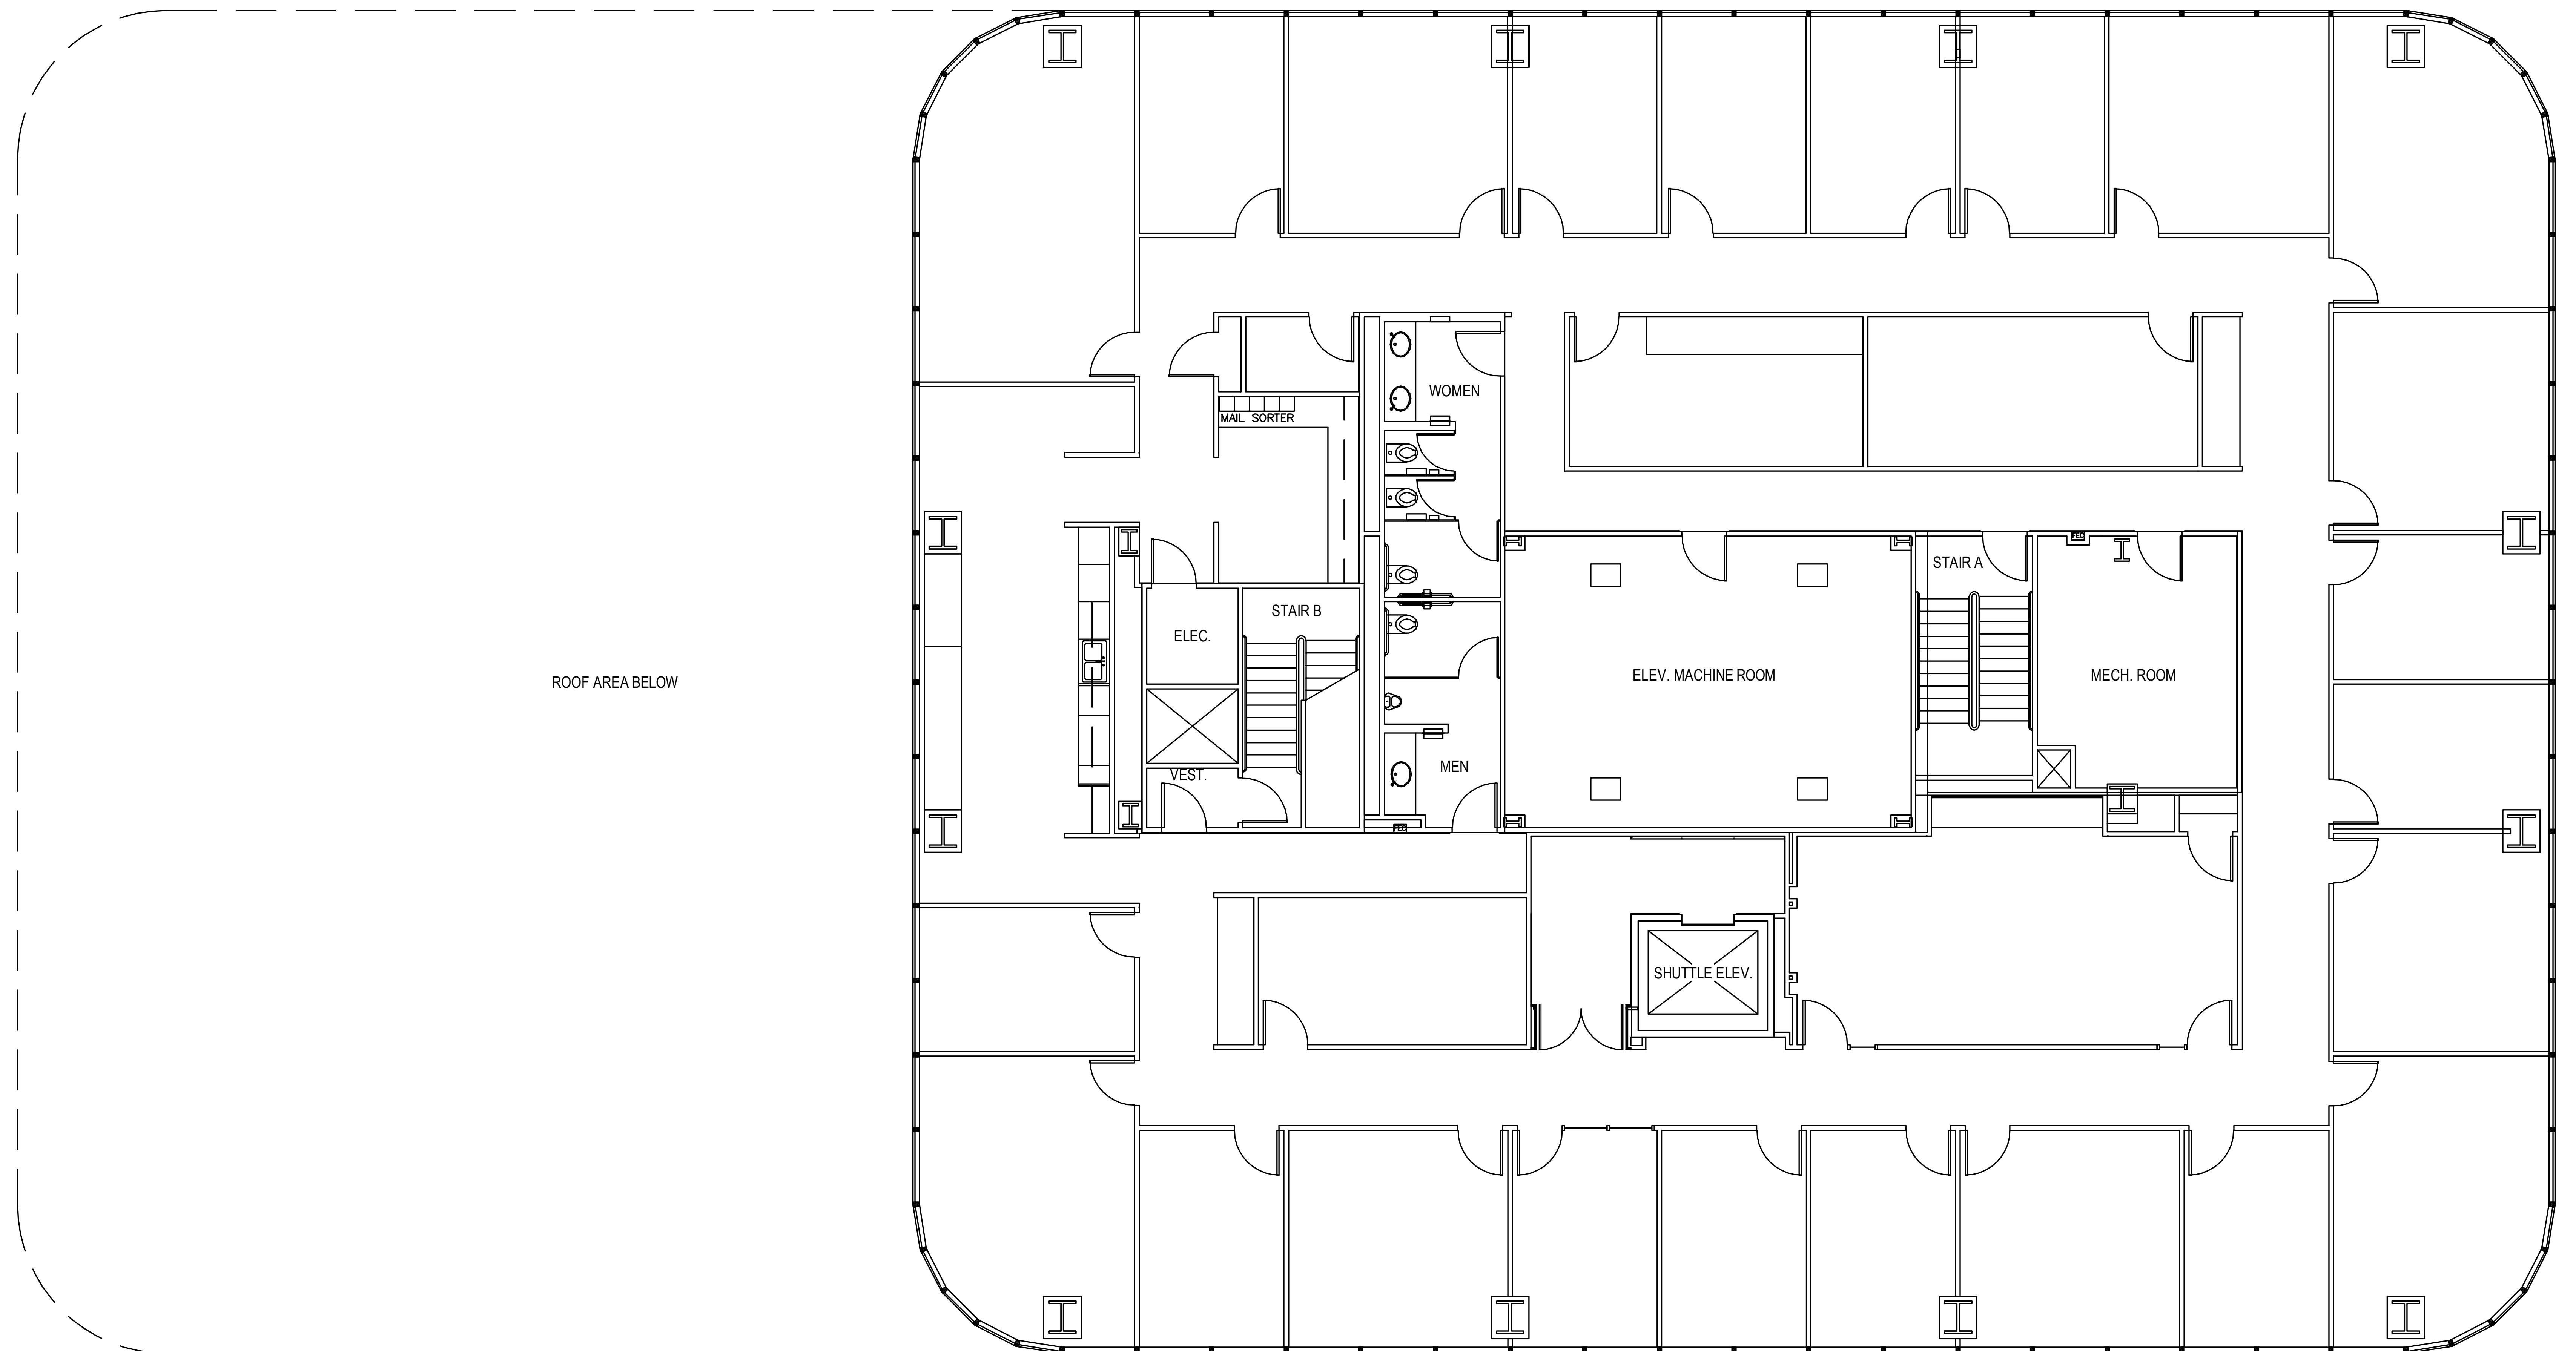

POST OAK CENTRAL - Building 1

SUITE 2300 9,464 RSF