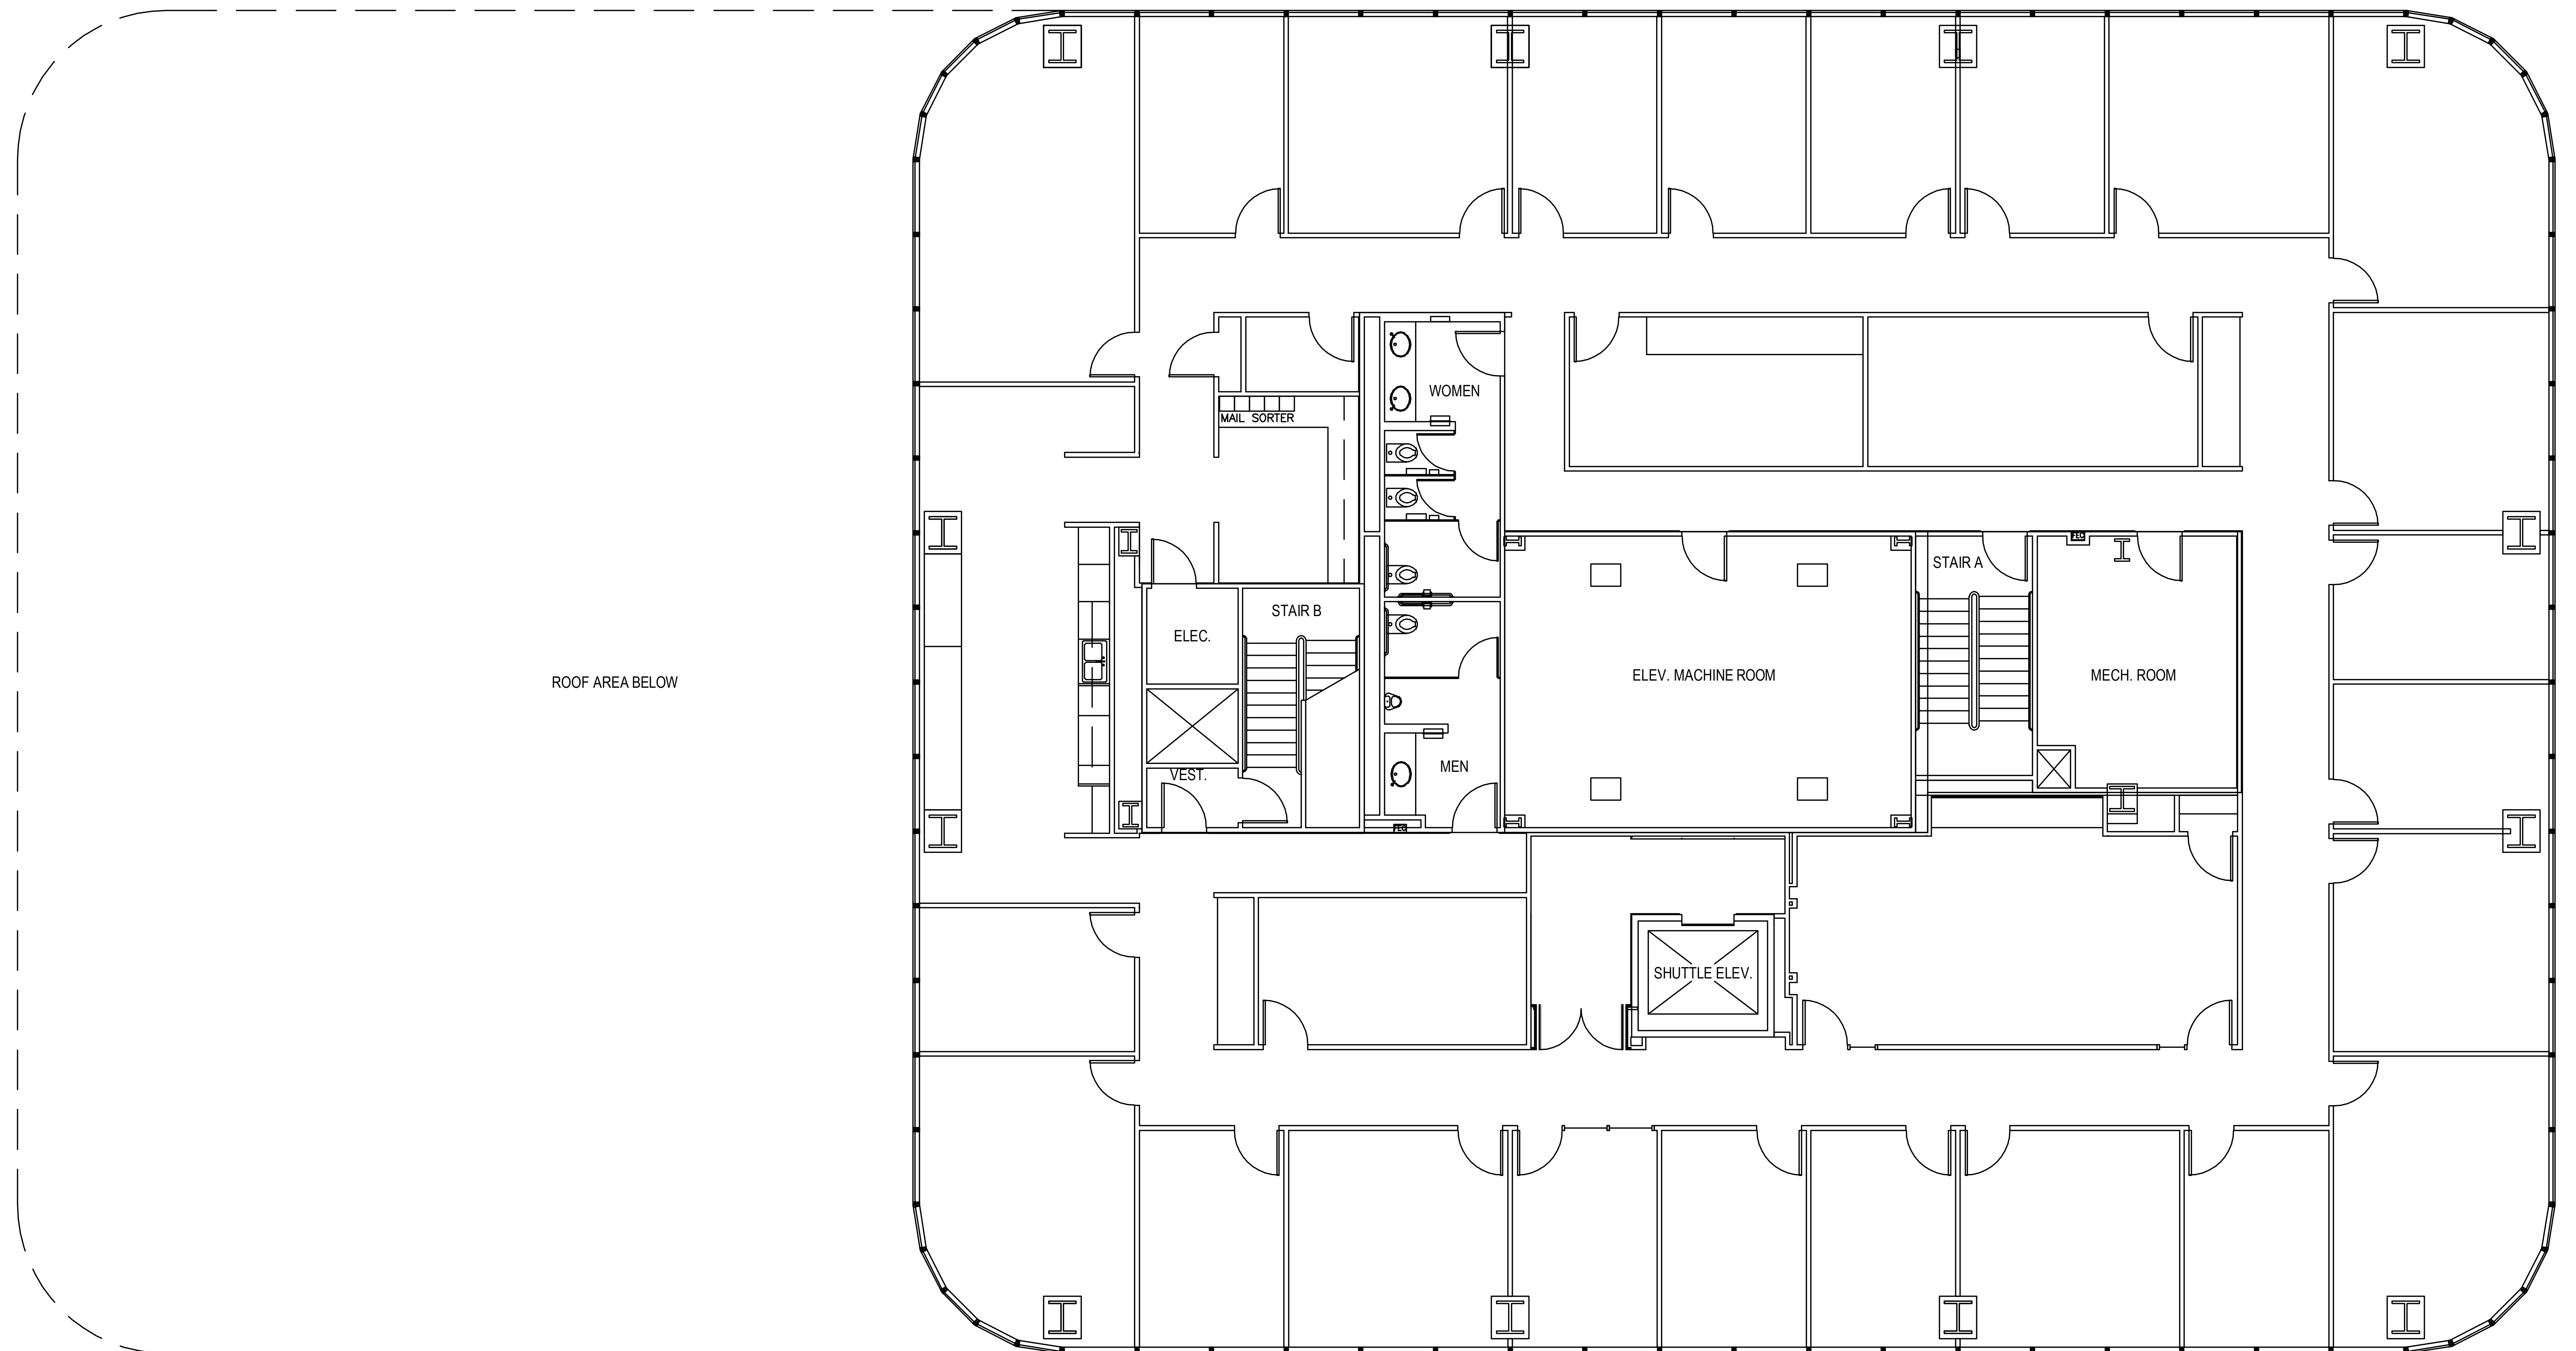

POST OAK CENTRAL - Building 1

SUITE 2300 9,802 RSF

PARKWAY

832.308.6055 | pky.com

NORTH