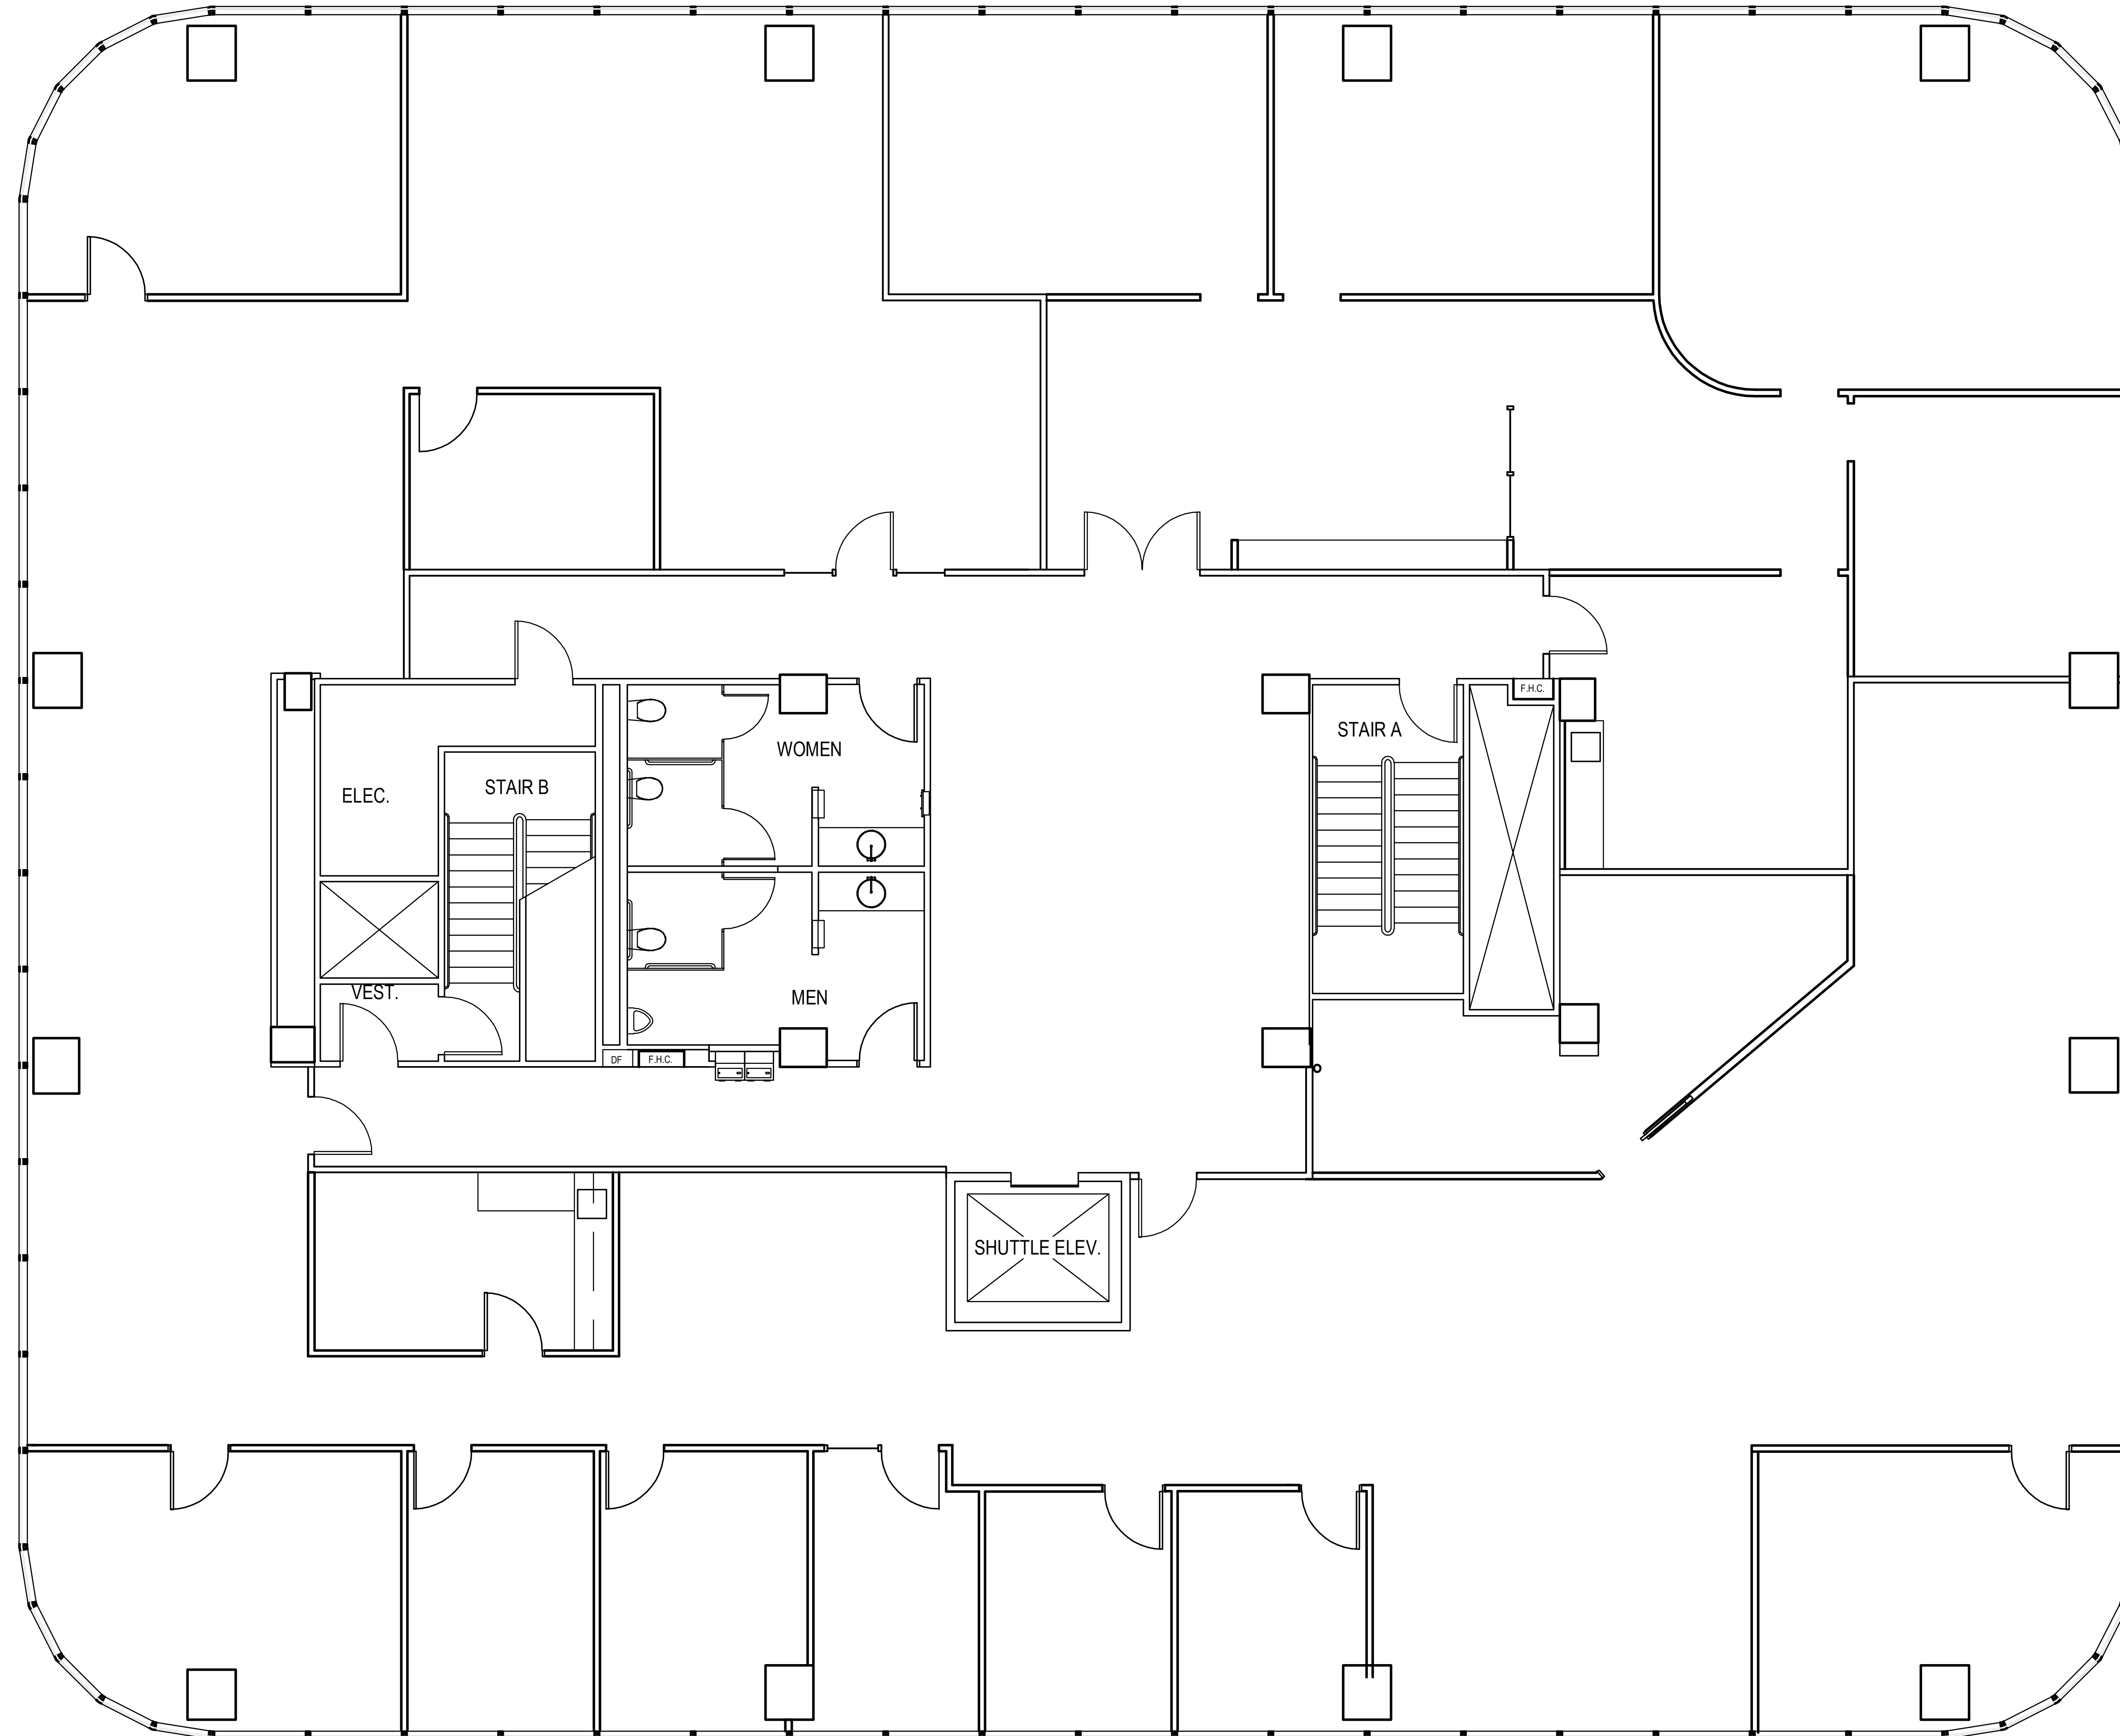

# POST OAK CENTRAL - Building 1

SUITE 2400 9,802 RSF

**PARKWAY**

832.308.6055 | [pky.com](http://pky.com)

NORTH