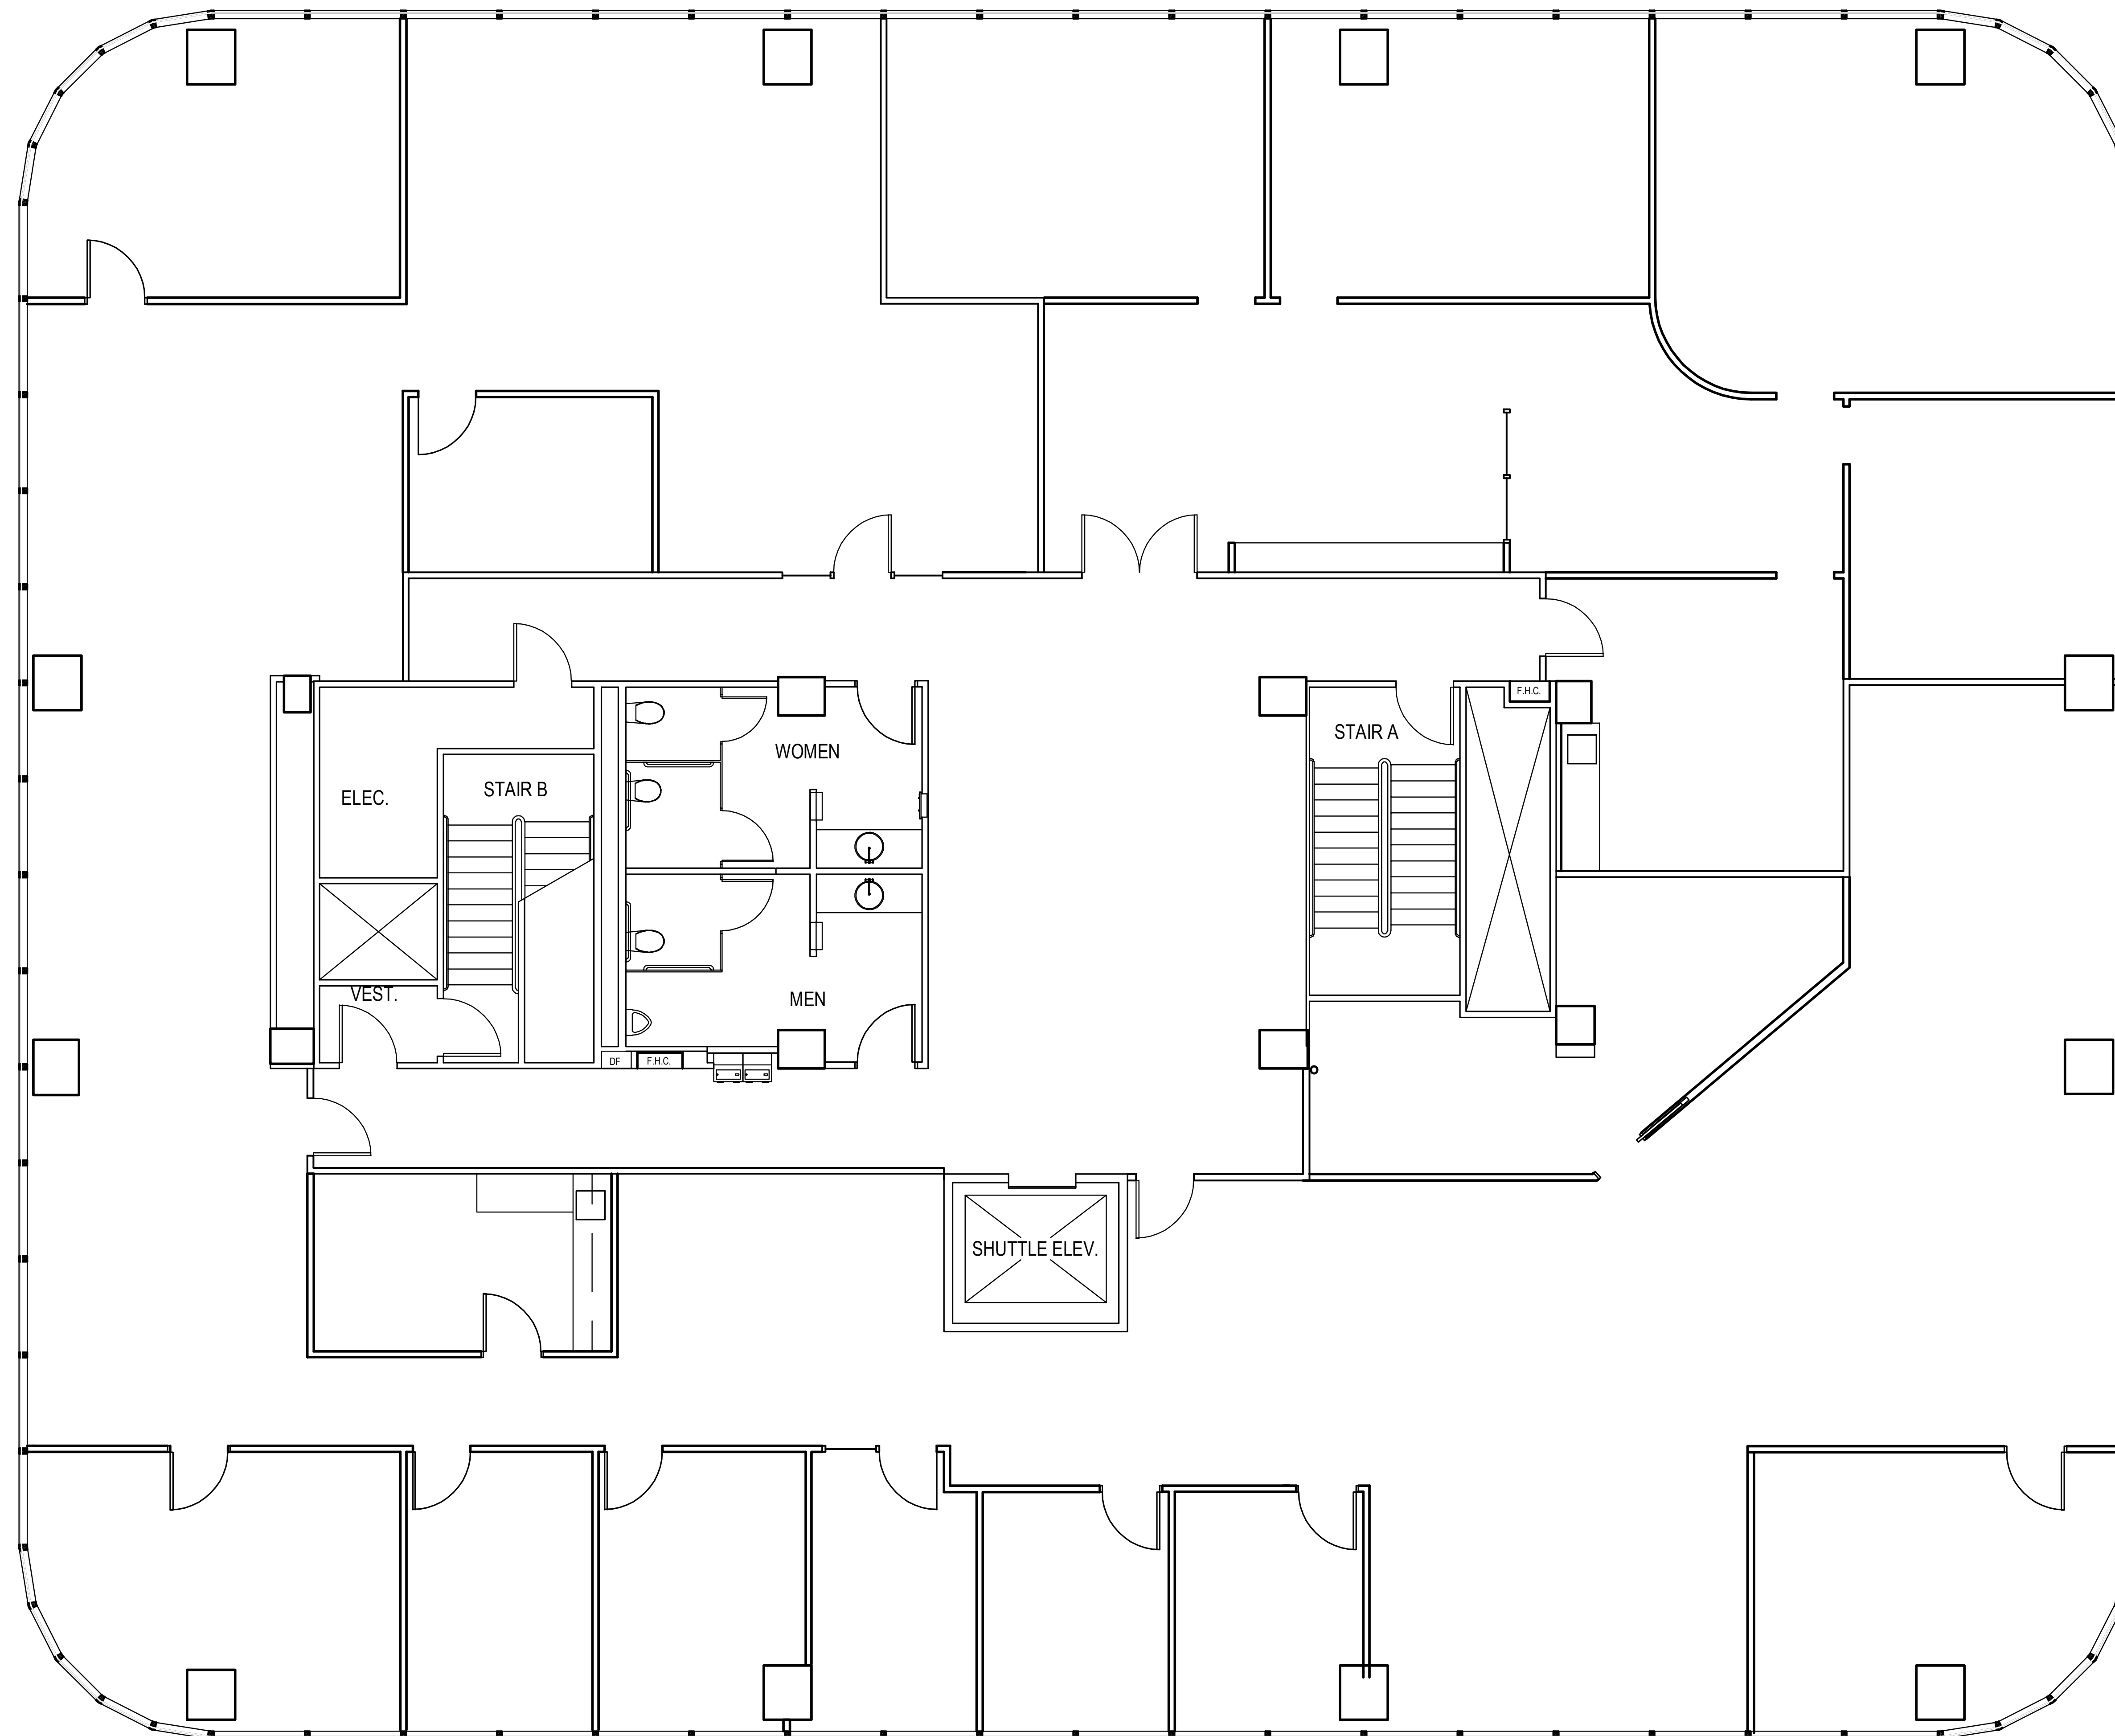

POST OAK CENTRAL - Building 1

SUITE 2400 9,985 RSF

PARKWAY

832.308.6055 | pky.com

NORTH