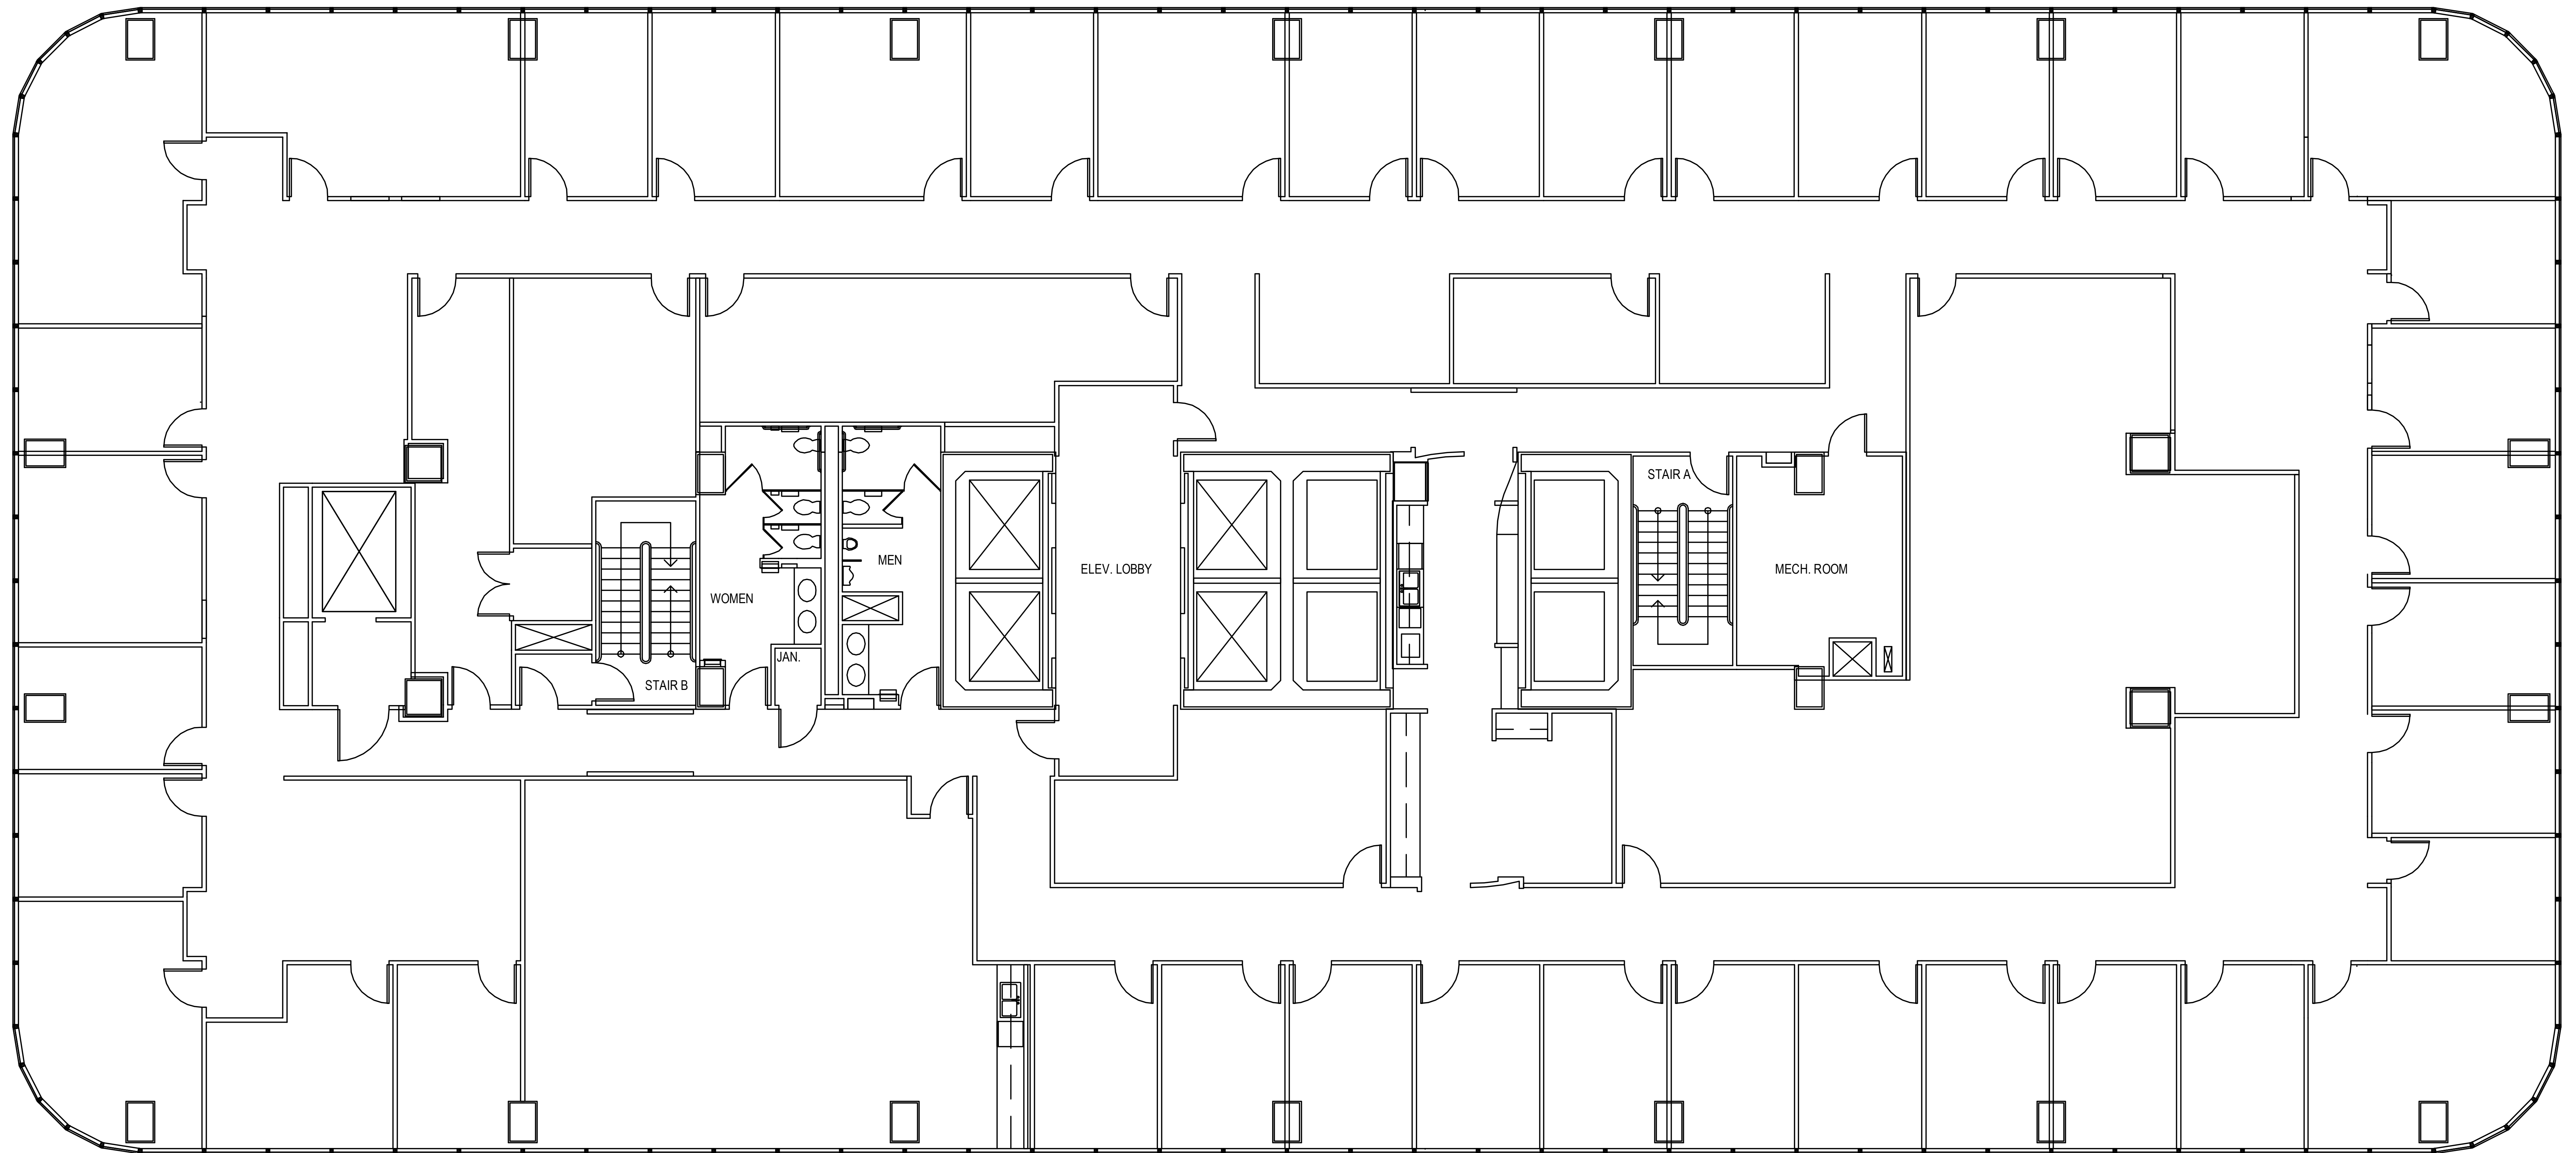

POST OAK CENTRAL - Building 1

SUITE 300 17,909 RSF

PARKWAY

832.308.6055 | pky.com

NORTH