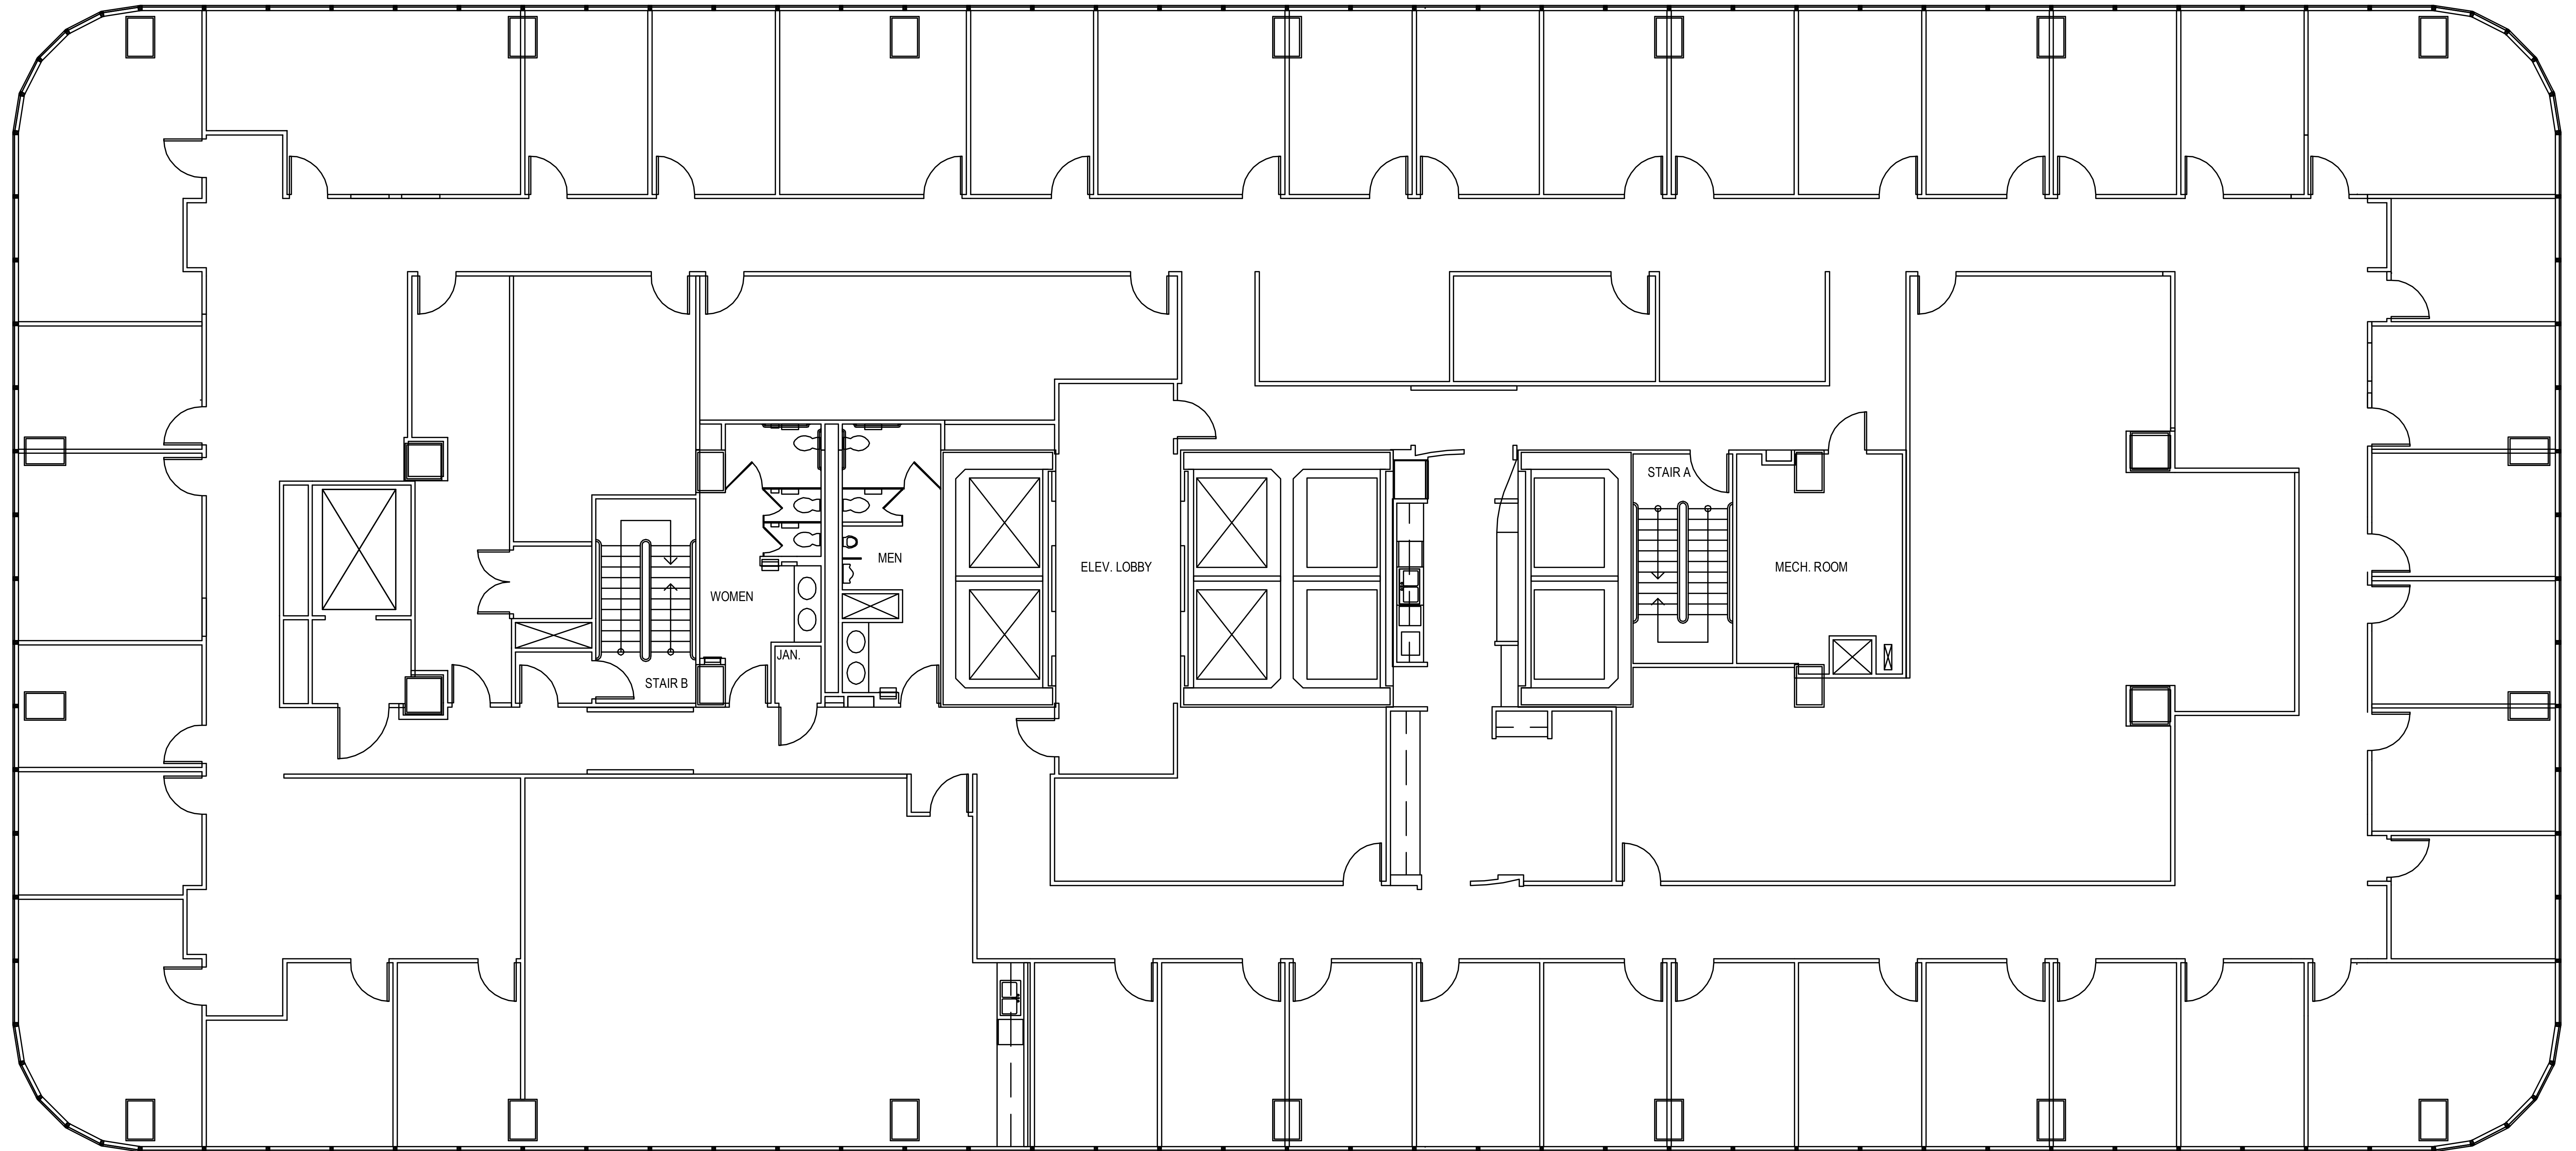

POST OAK CENTRAL - Building 1

SUITE 300 17,947 RSF

PARKWAY

832.308.6055 | pky.com

NORTH