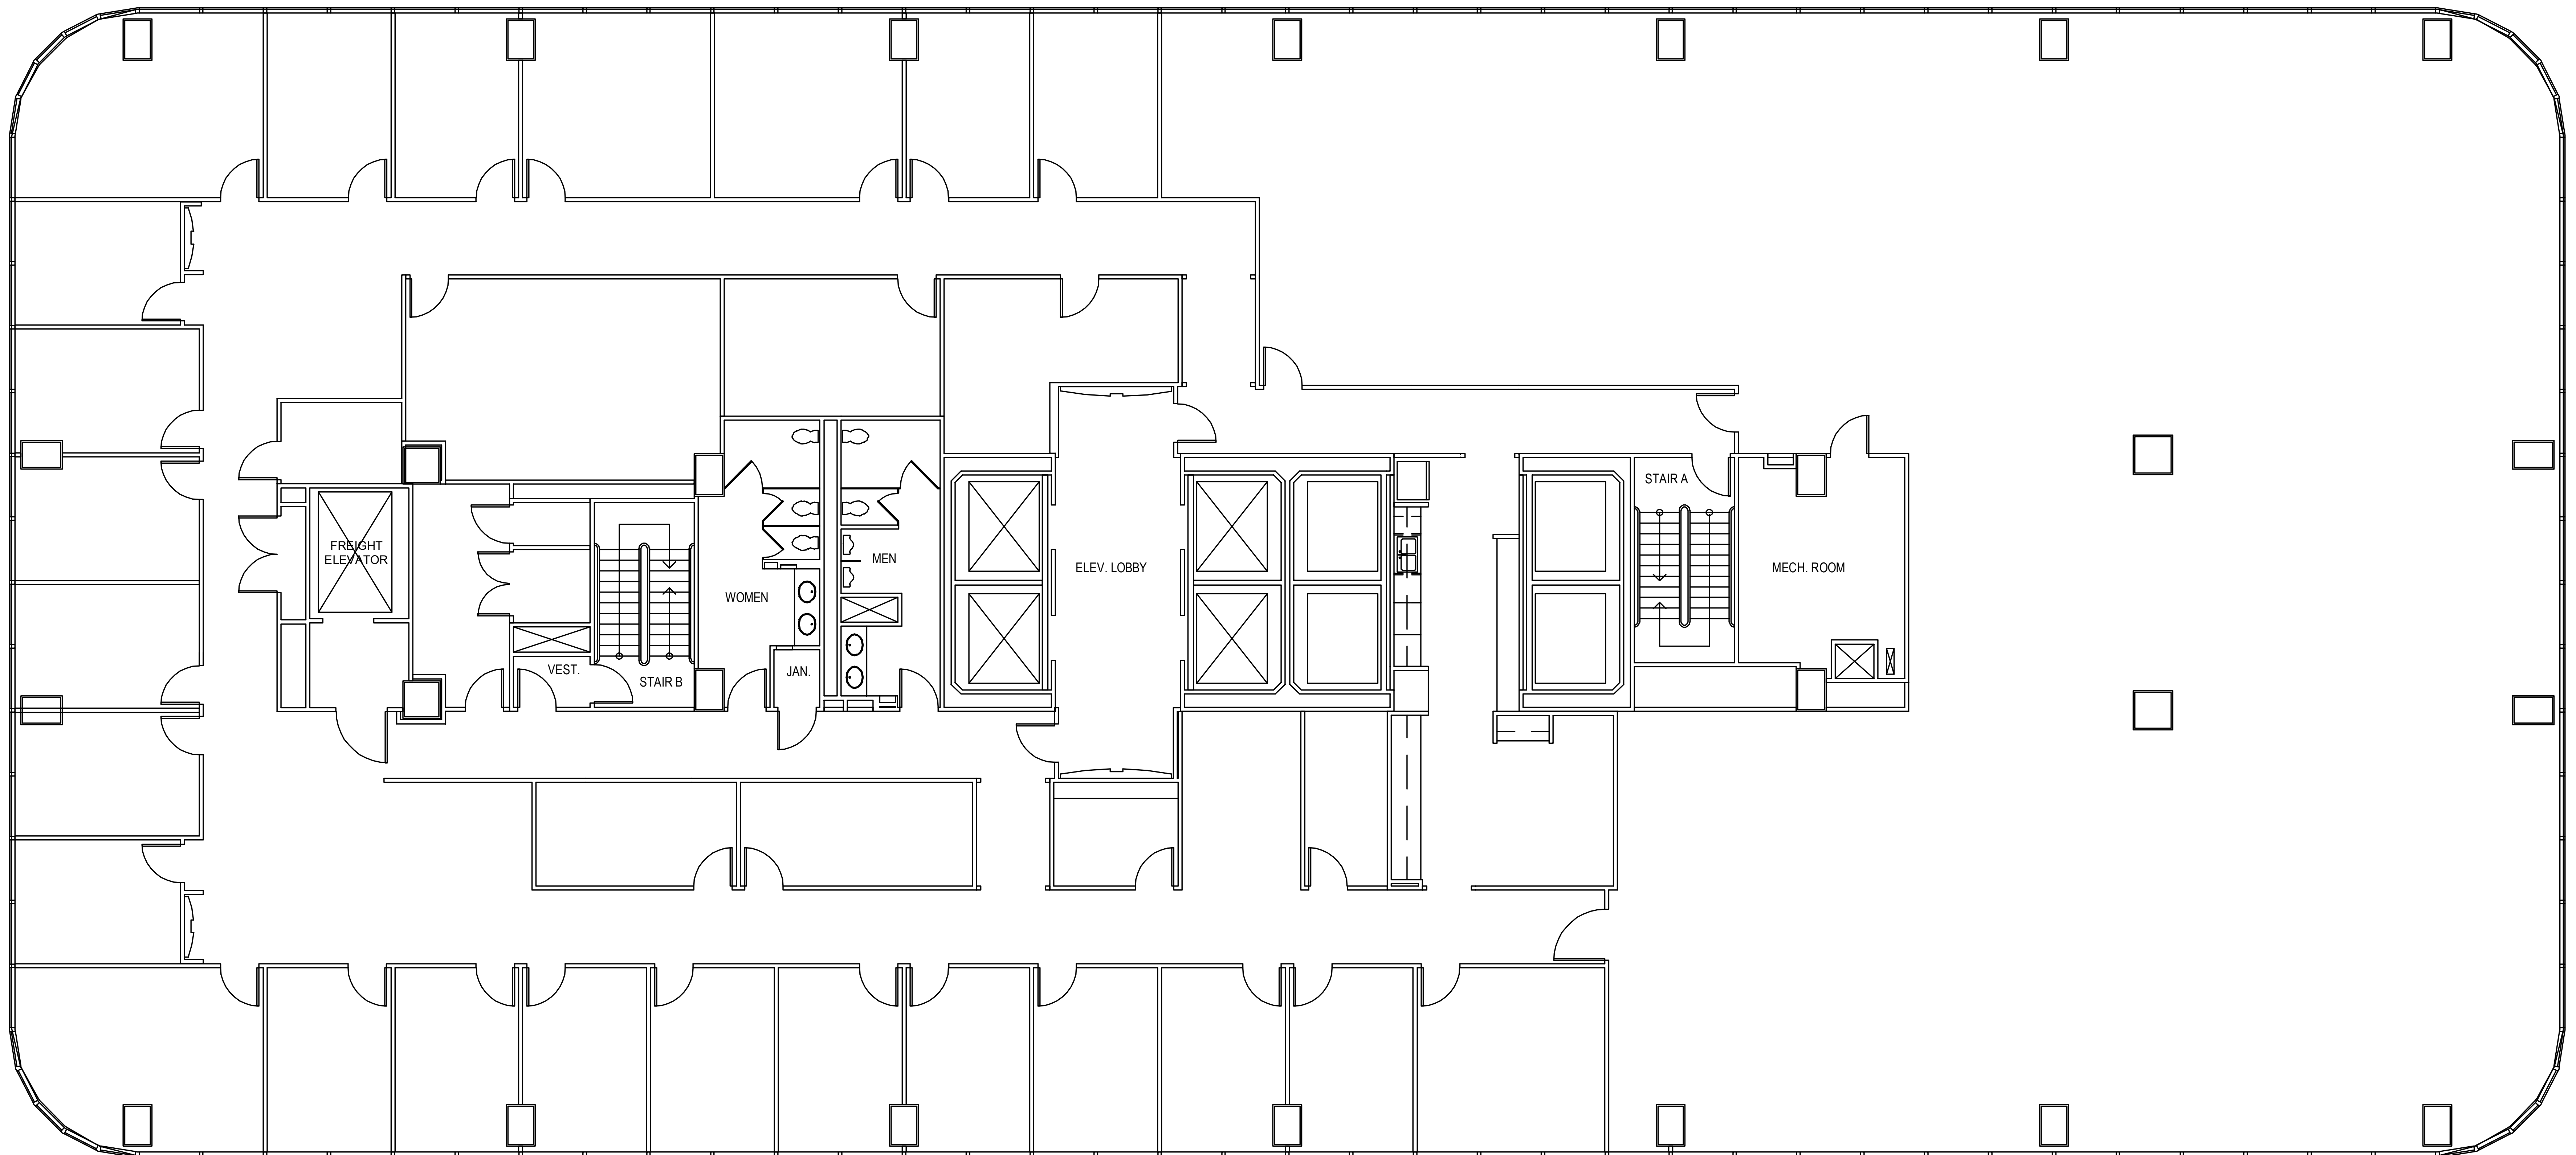

# POST OAK CENTRAL - Building 1

SUITE 400 17,909 RSF

**PARKWAY**

832.308.6055 | [pky.com](http://pky.com)

NORTH