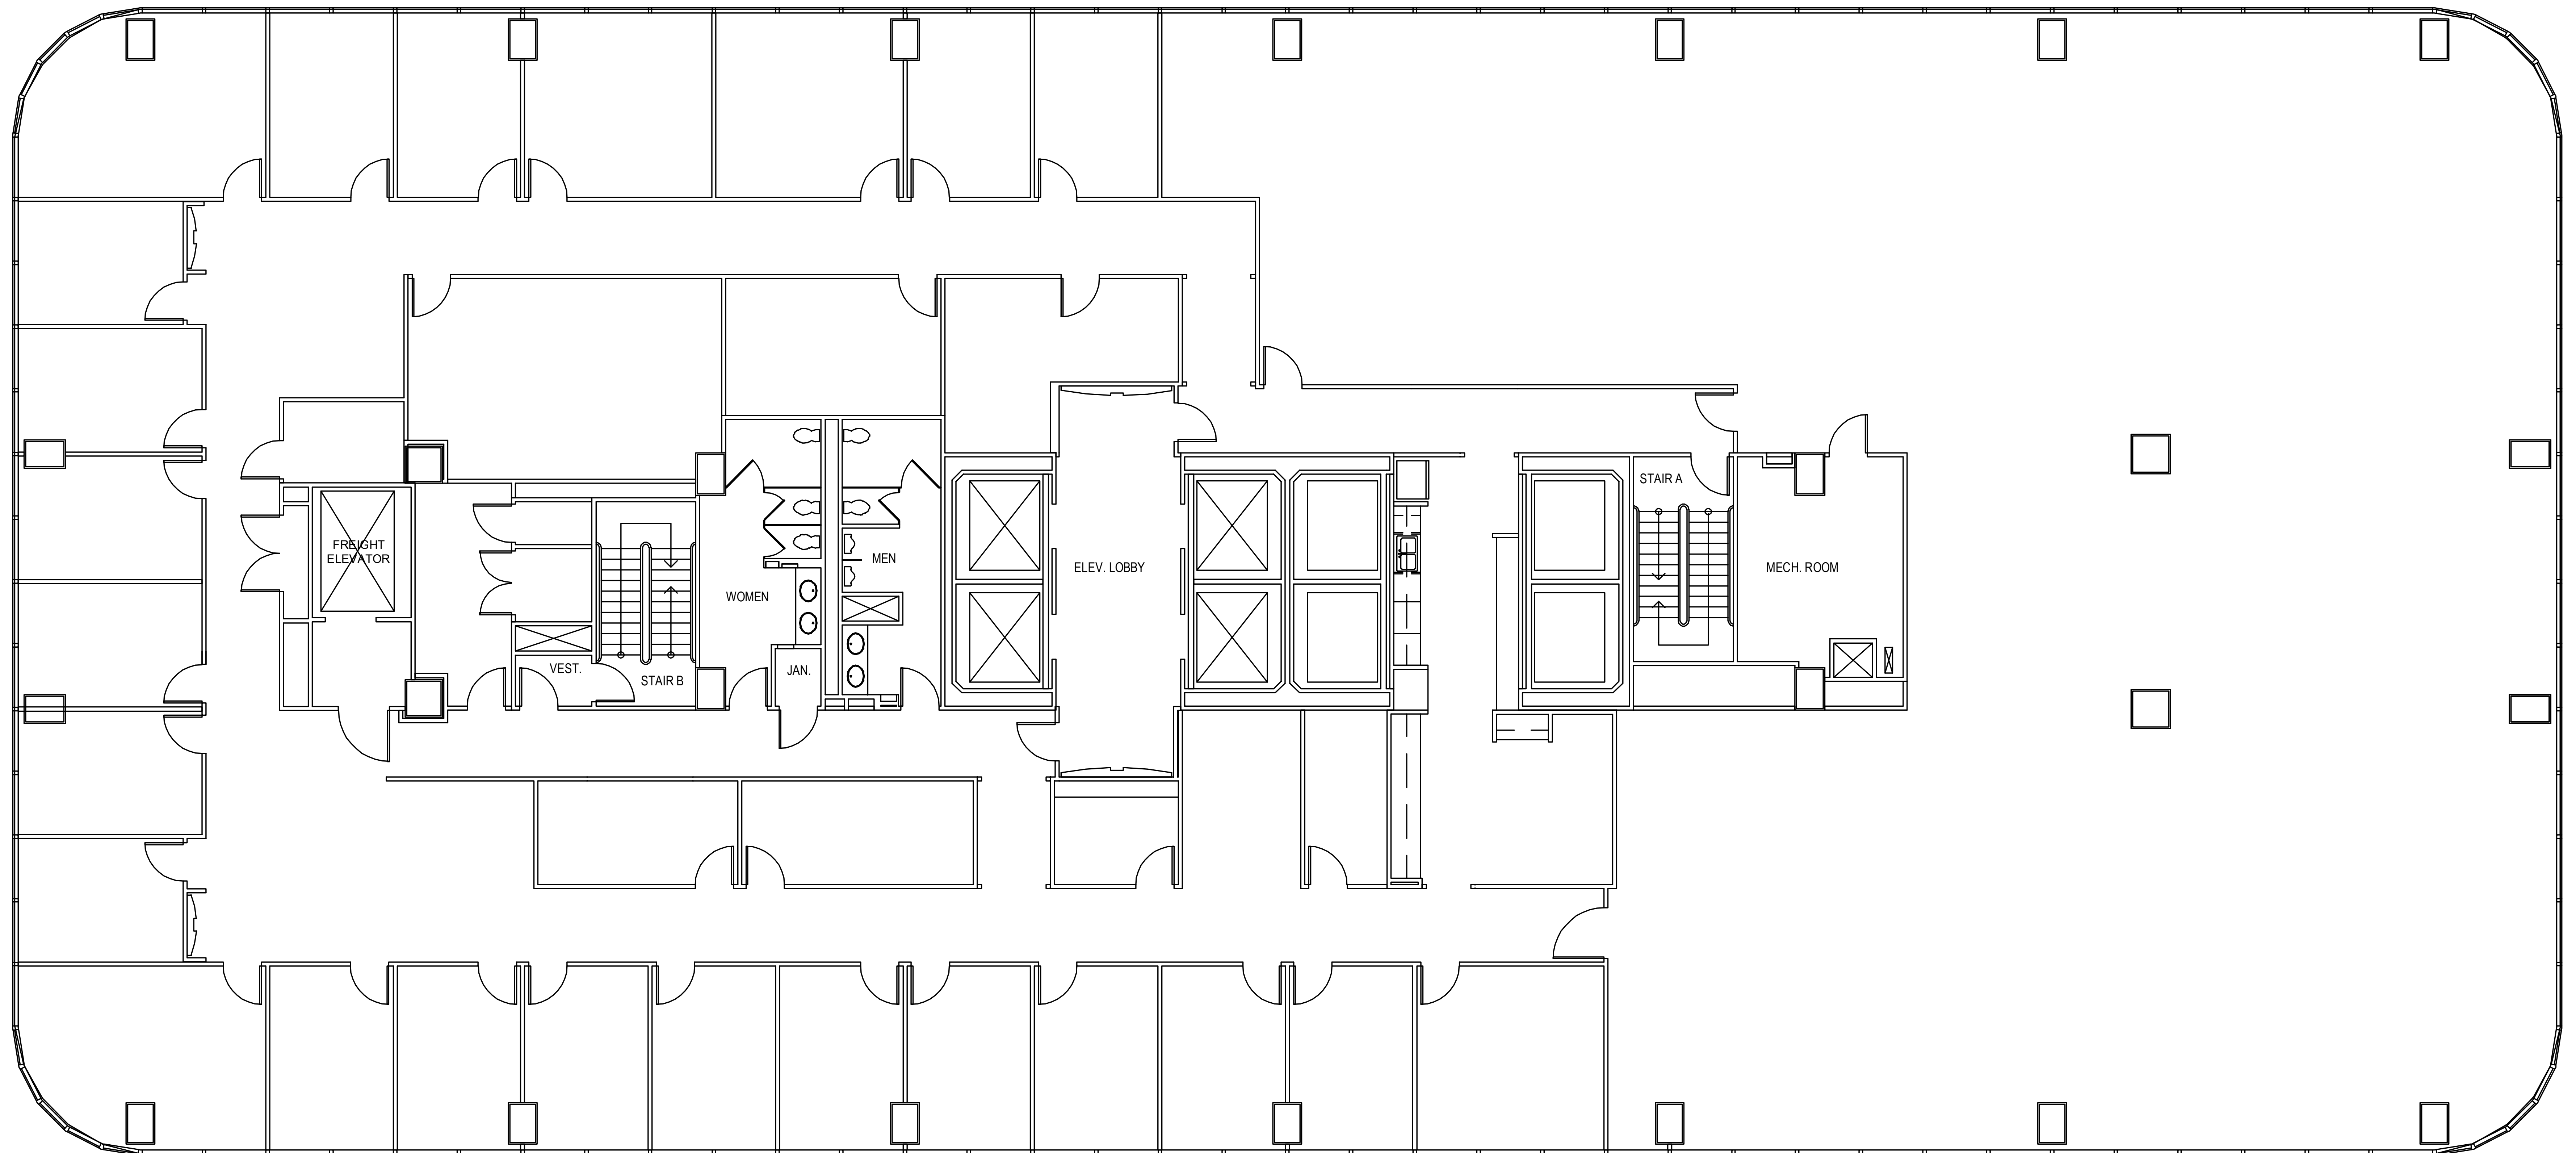

# POST OAK CENTRAL - Building 1

SUITE 400 17,909 RSF

NORTH