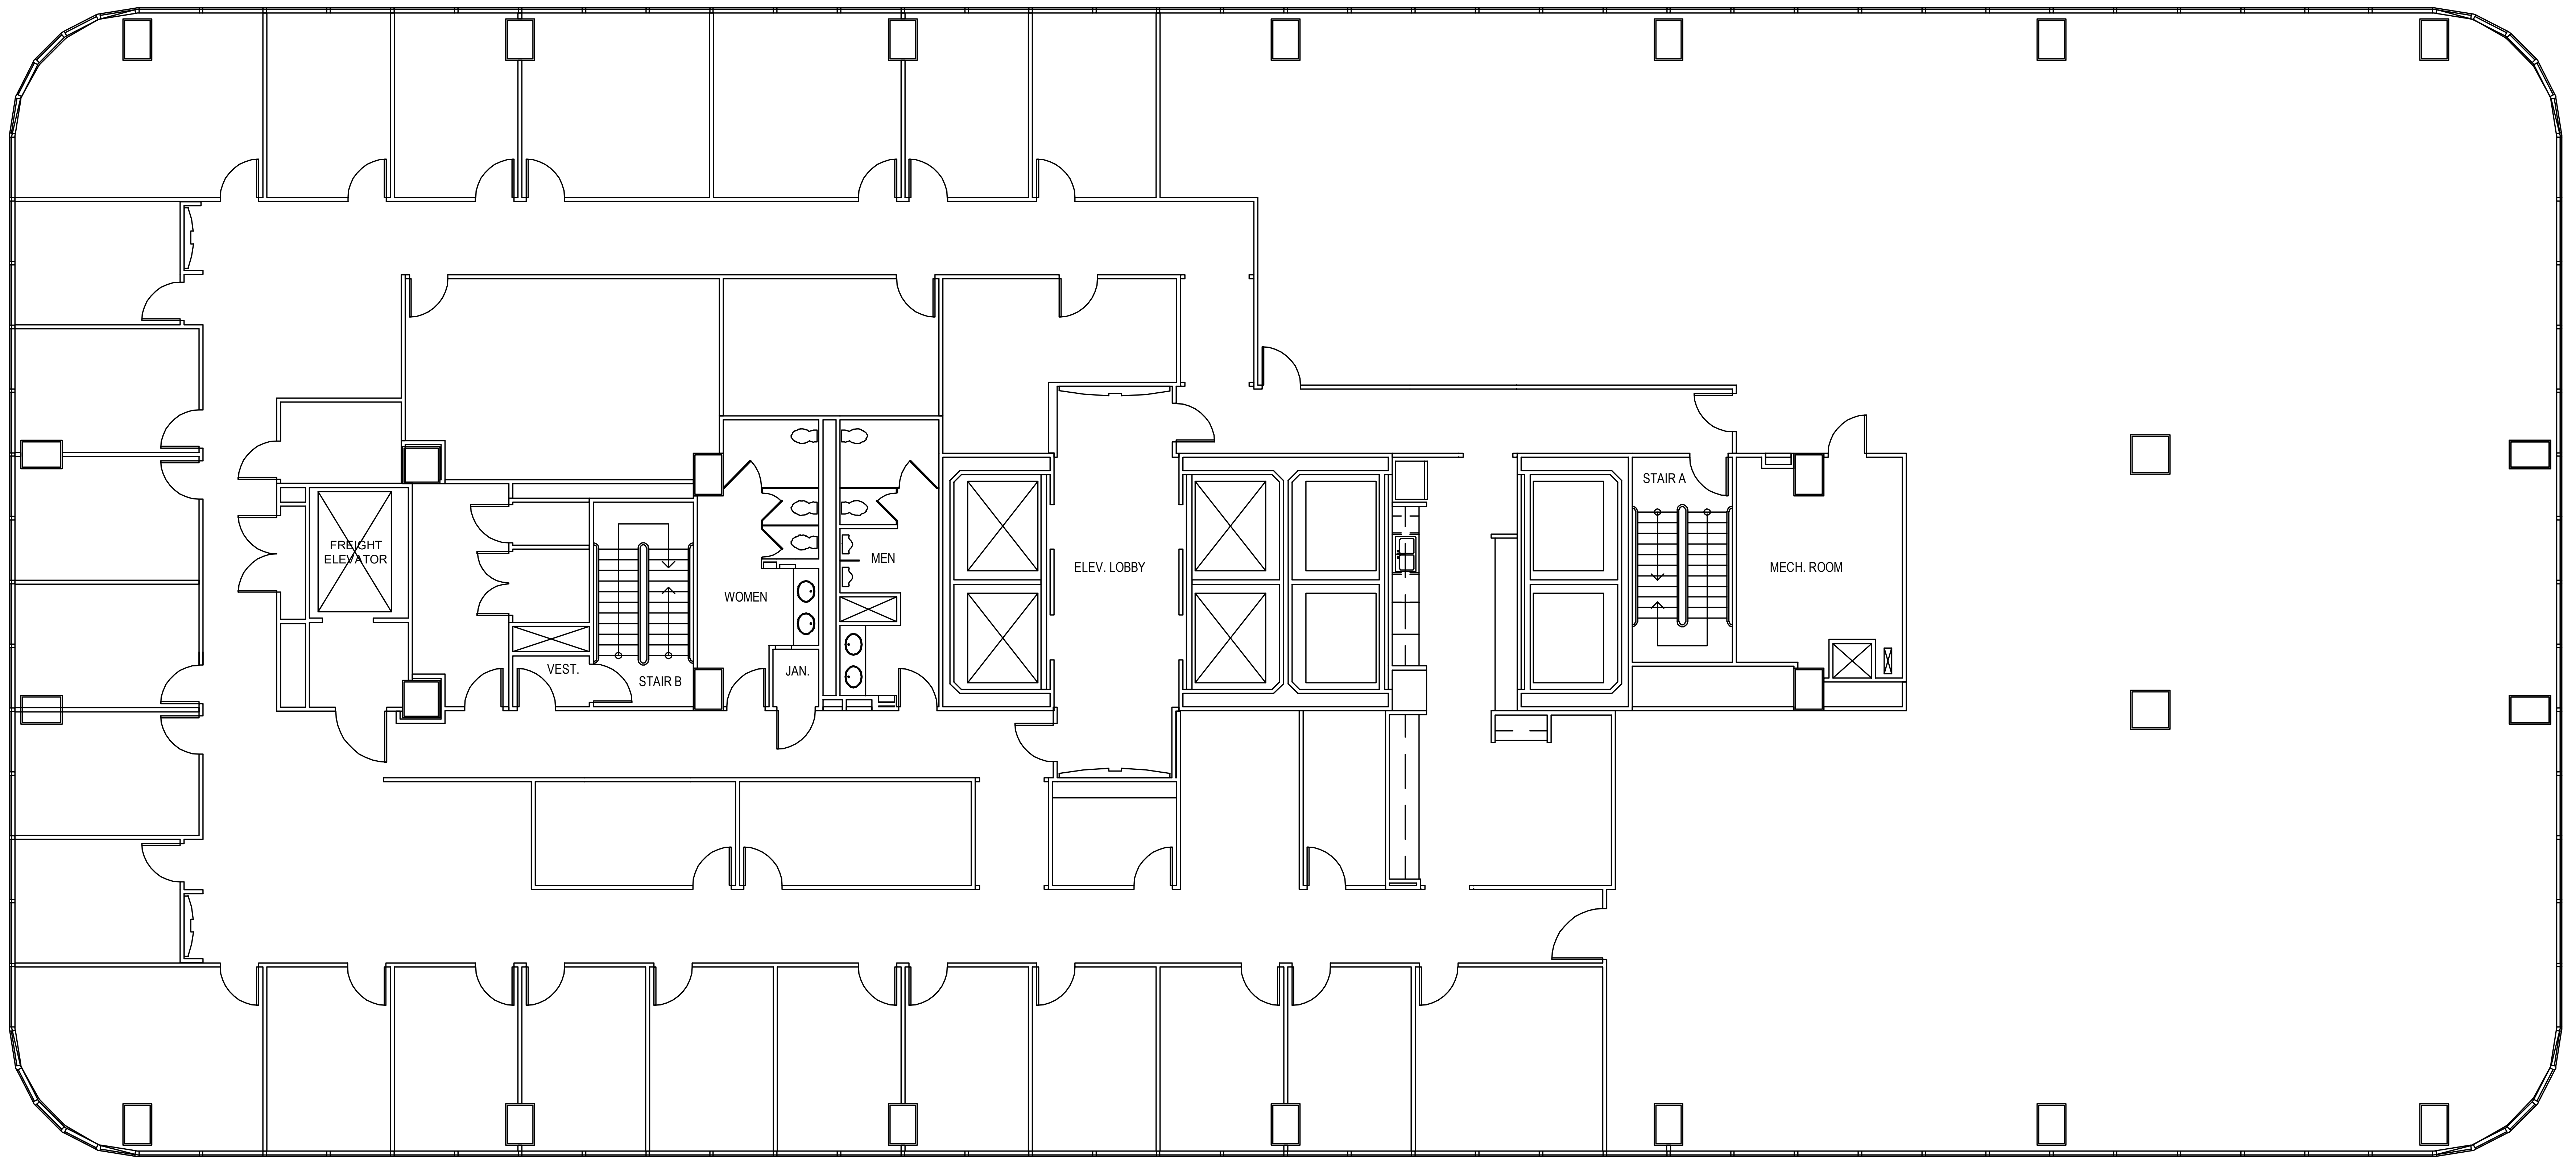

POST OAK CENTRAL - Building 1

SUITE 400 17,947 RSF

PARKWAY

832.308.6055 | pky.com

NORTH