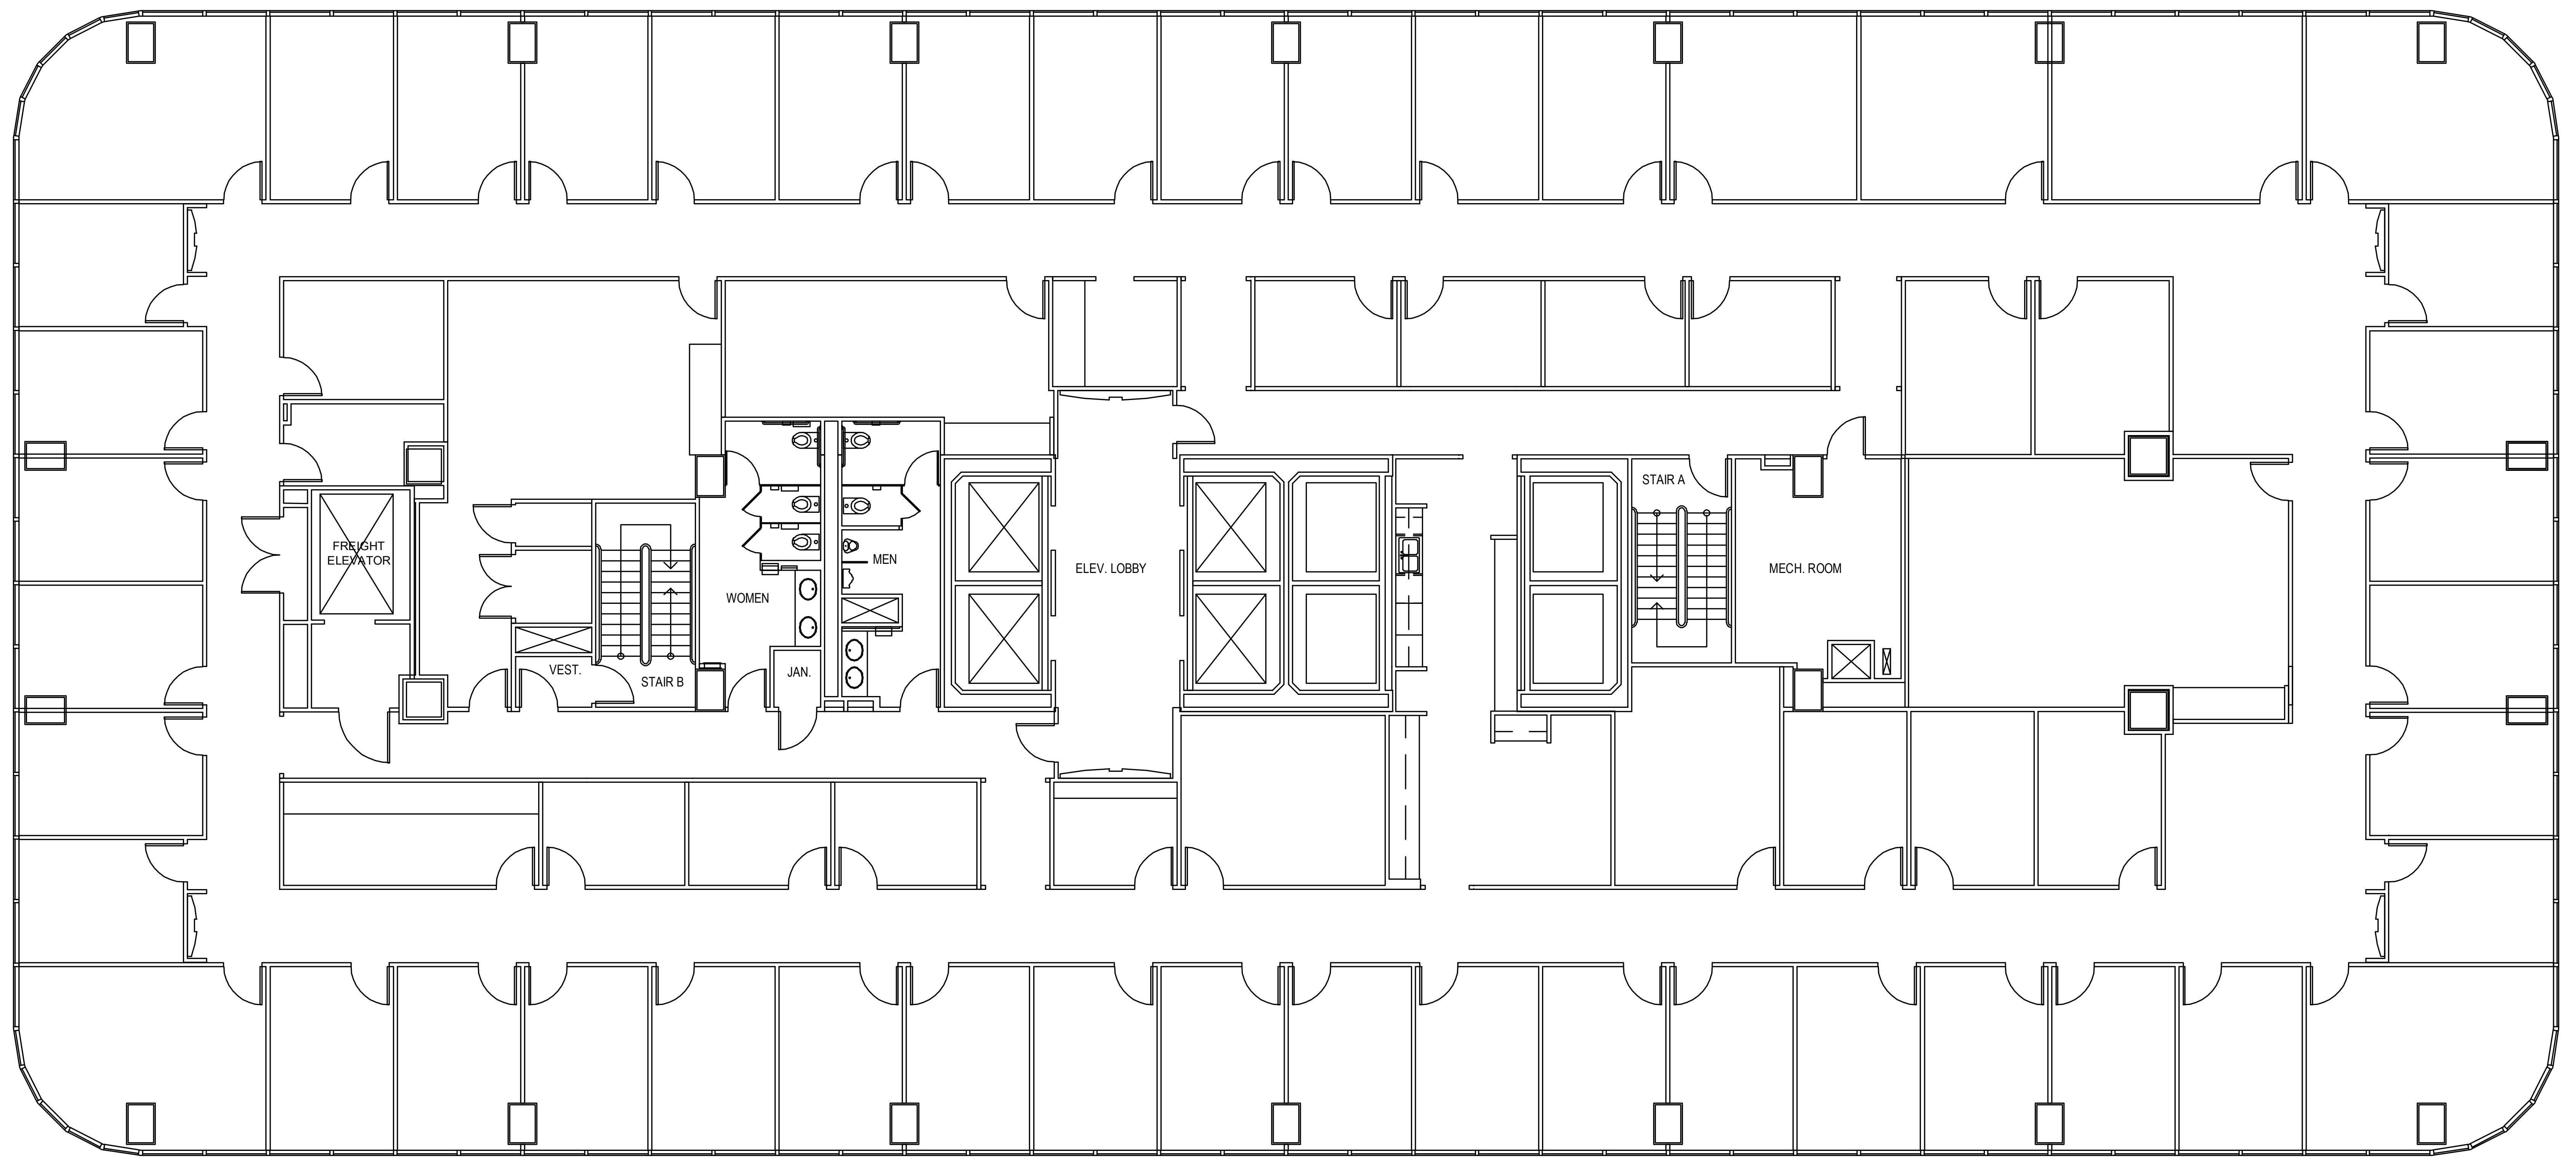

POST OAK CENTRAL - Building 1

SUITE 500 17,909 RSF

PARKWAY

832.308.6055 | pky.com

NORTH