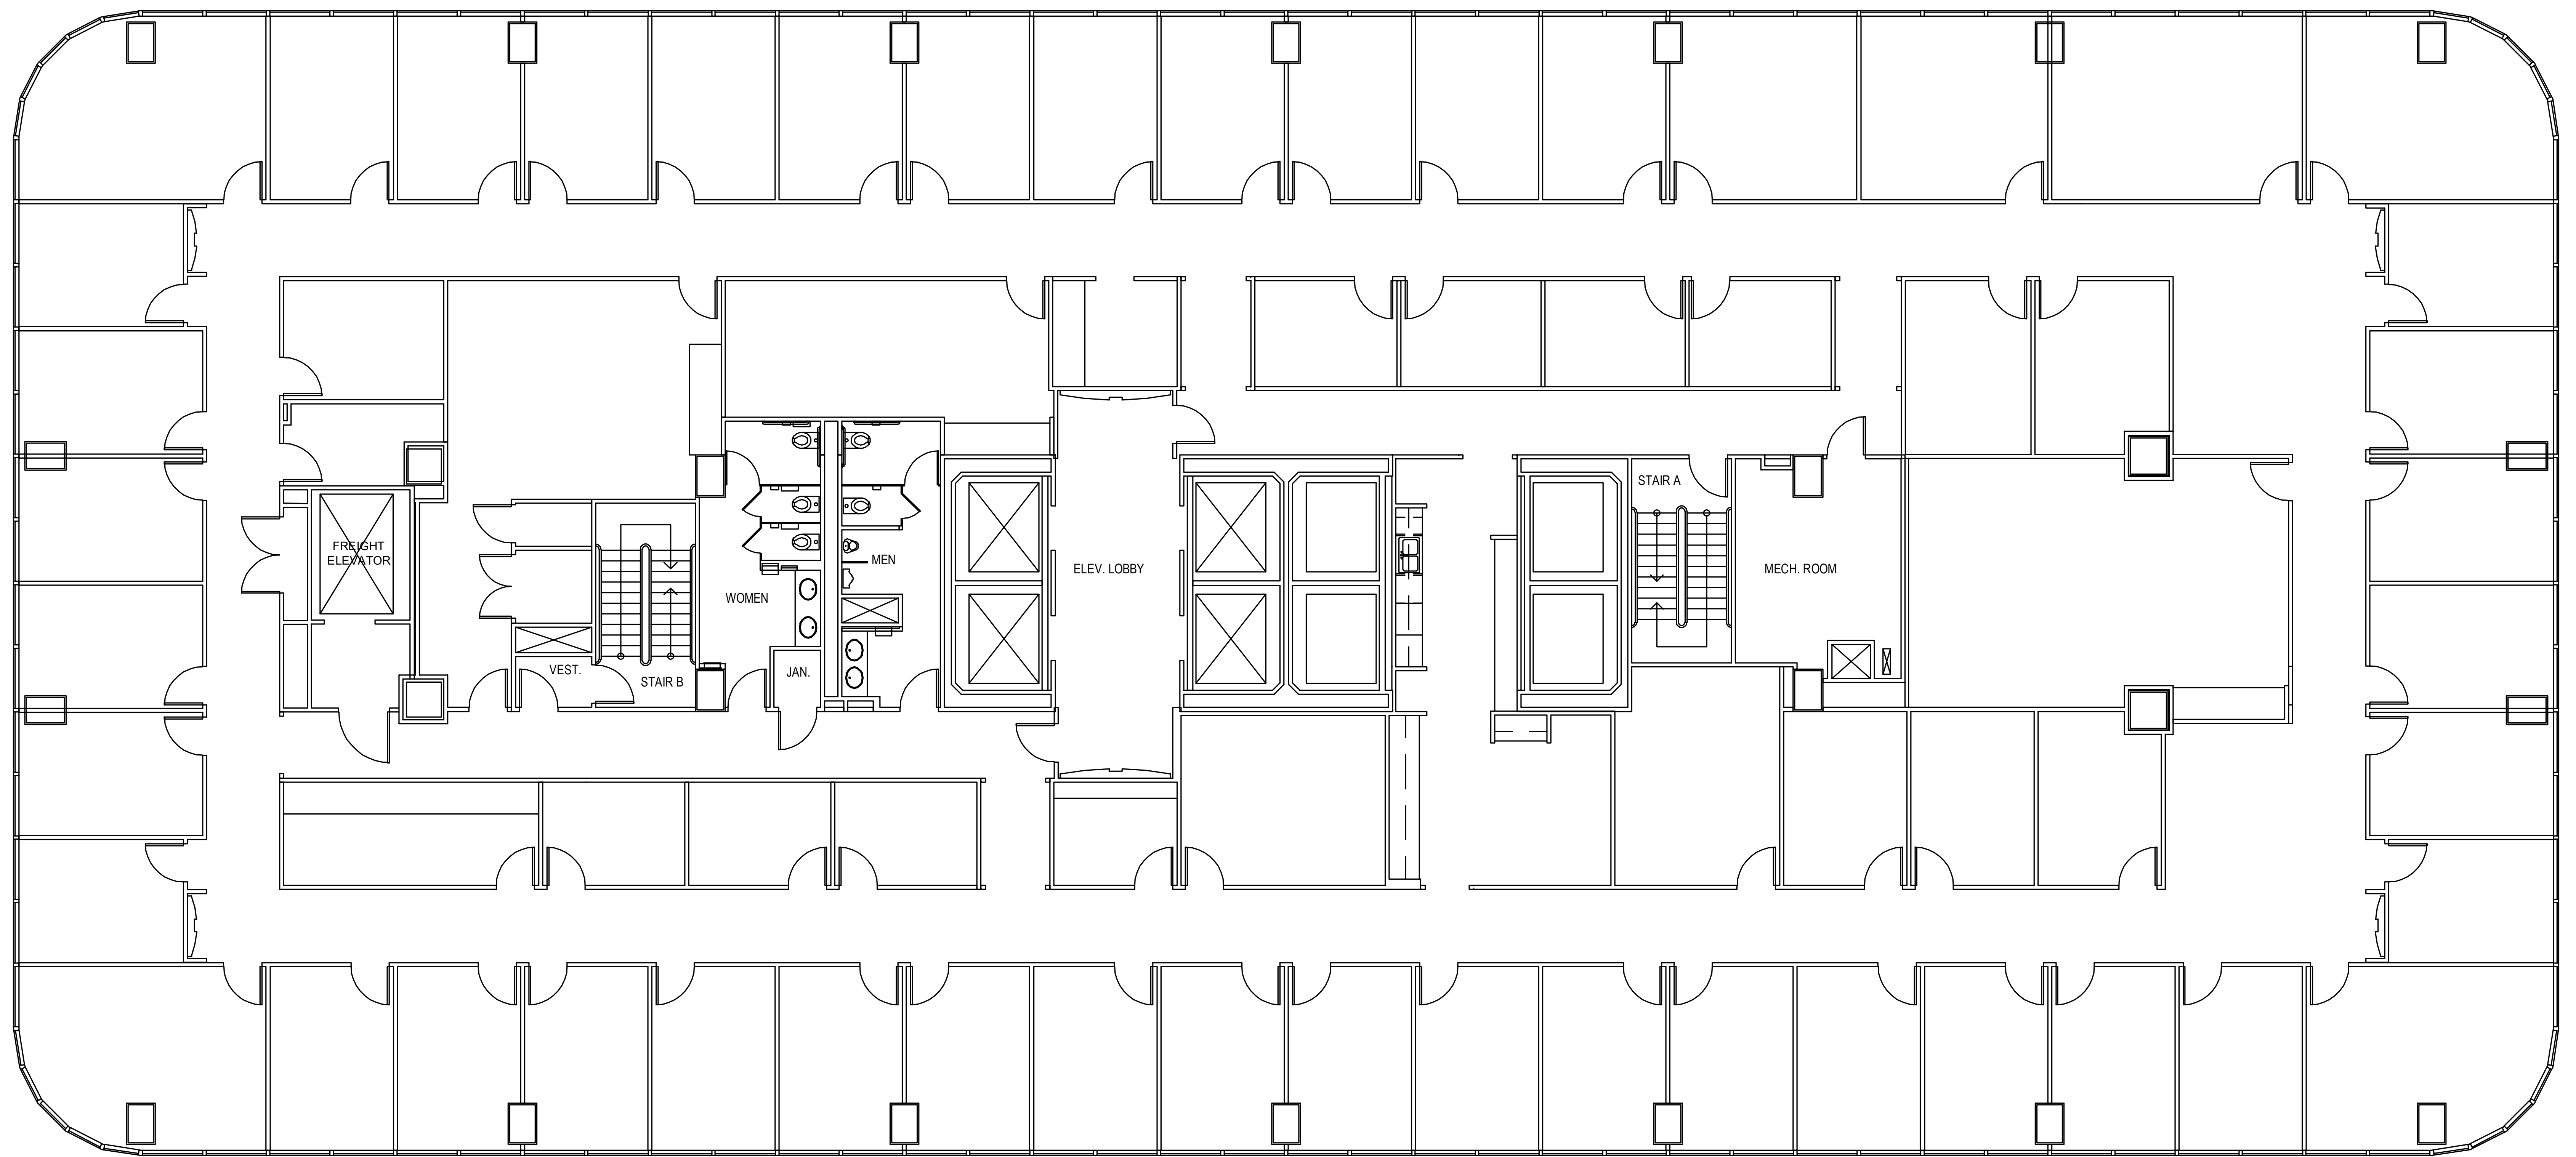

POST OAK CENTRAL - Building 1

SUITE 500 17,909 RSF

NORTH