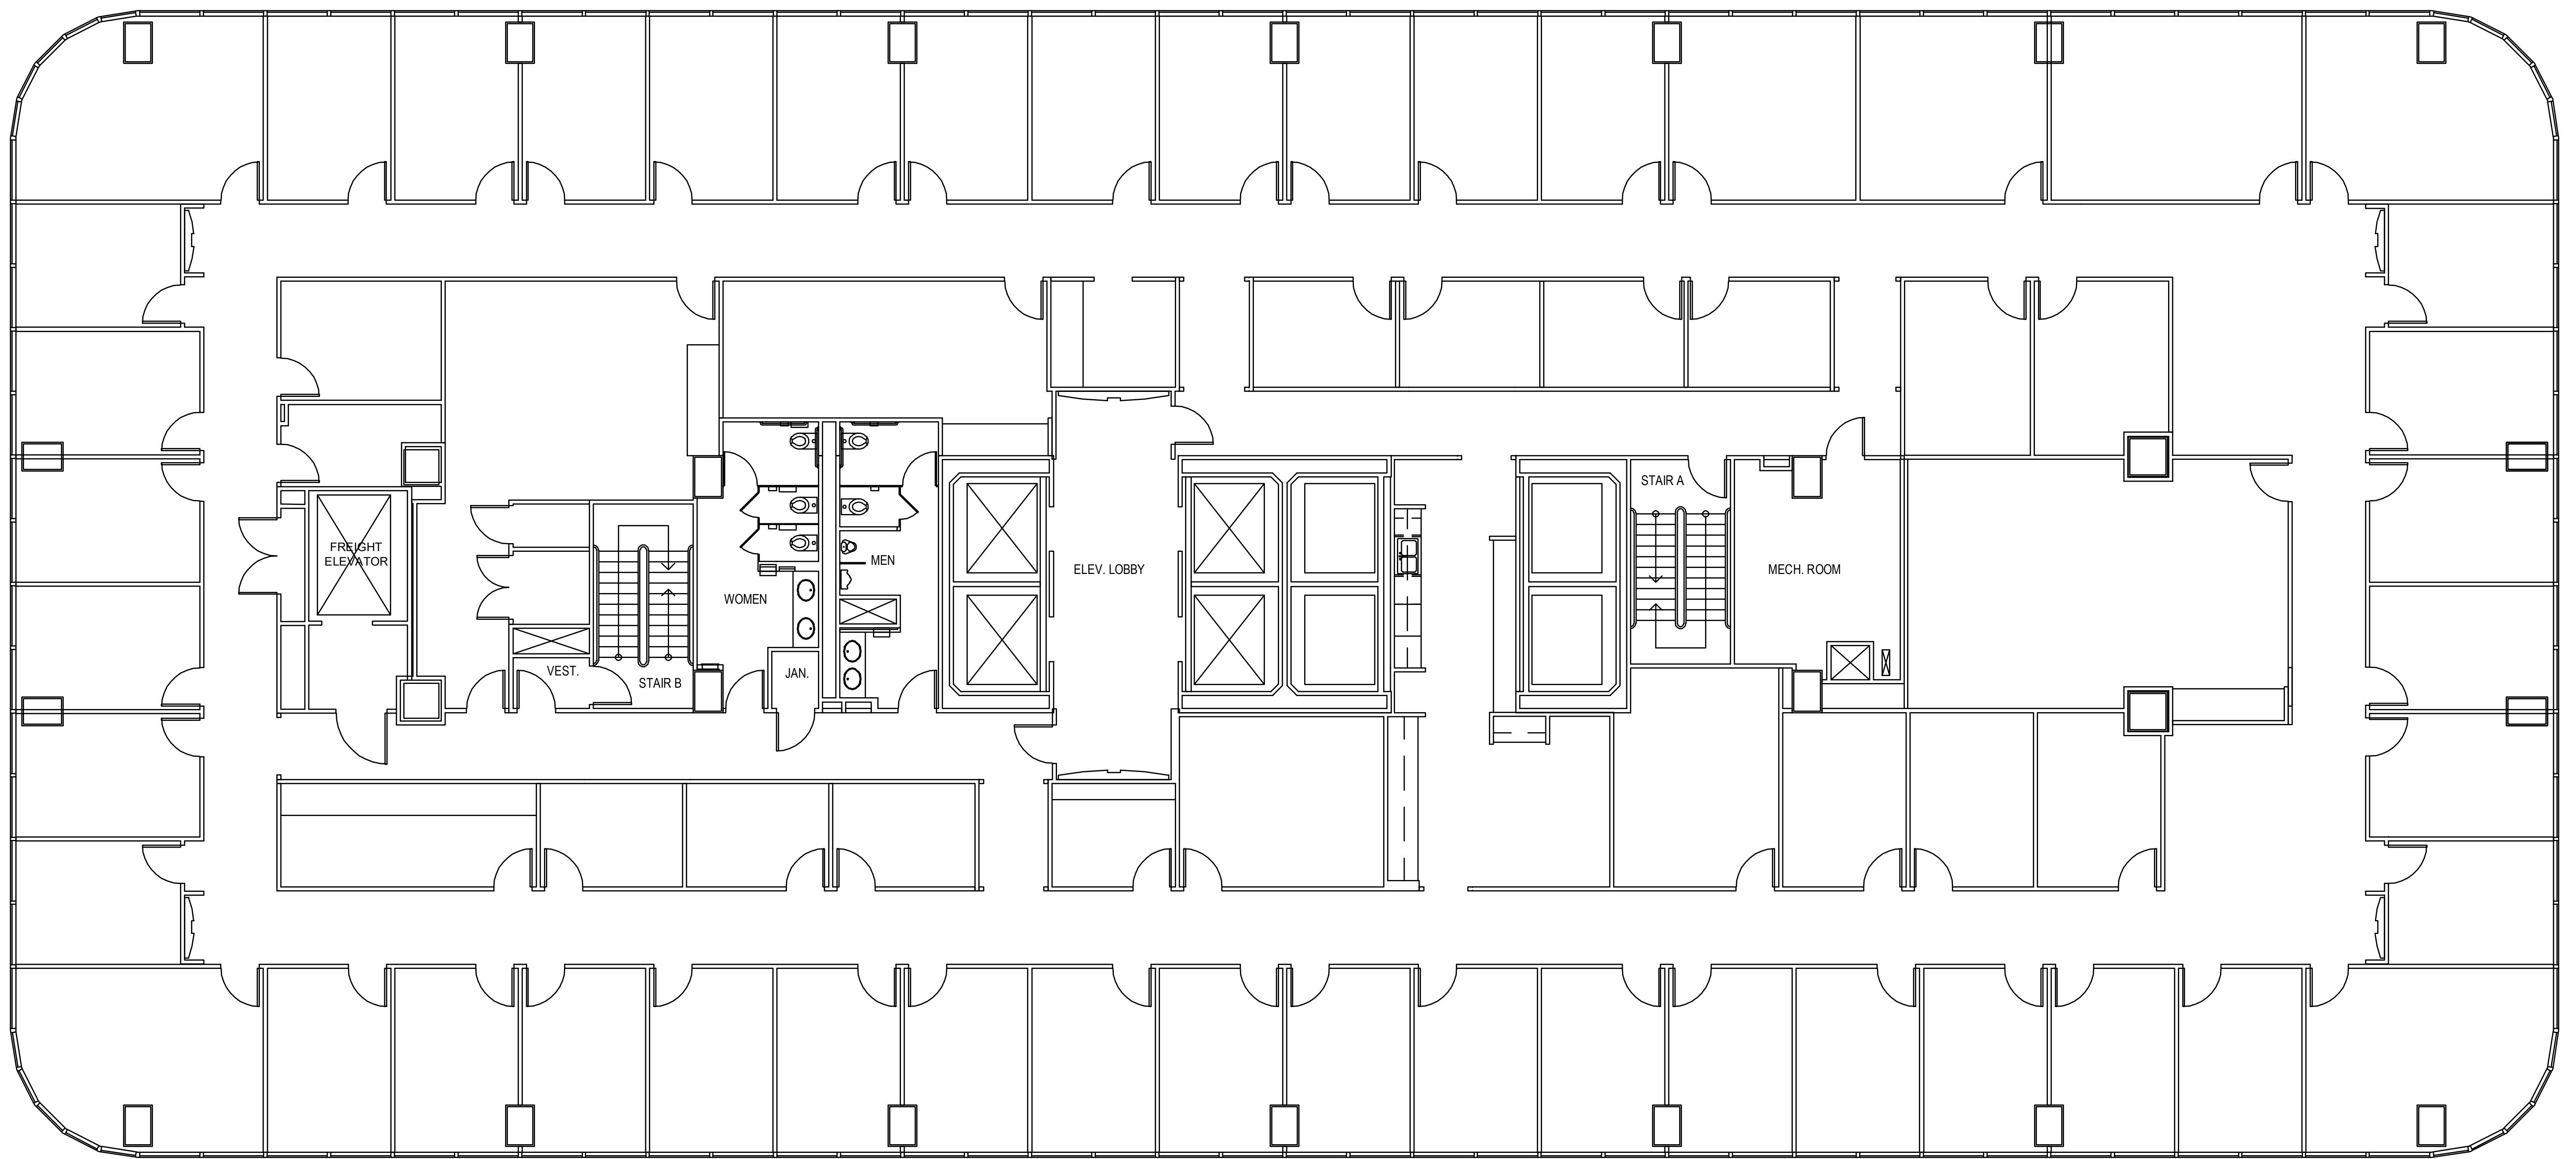

POST OAK CENTRAL - Building 1

SUITE 500 17,947 RSF

PARKWAY

832.308.6055 | pky.com

NORTH