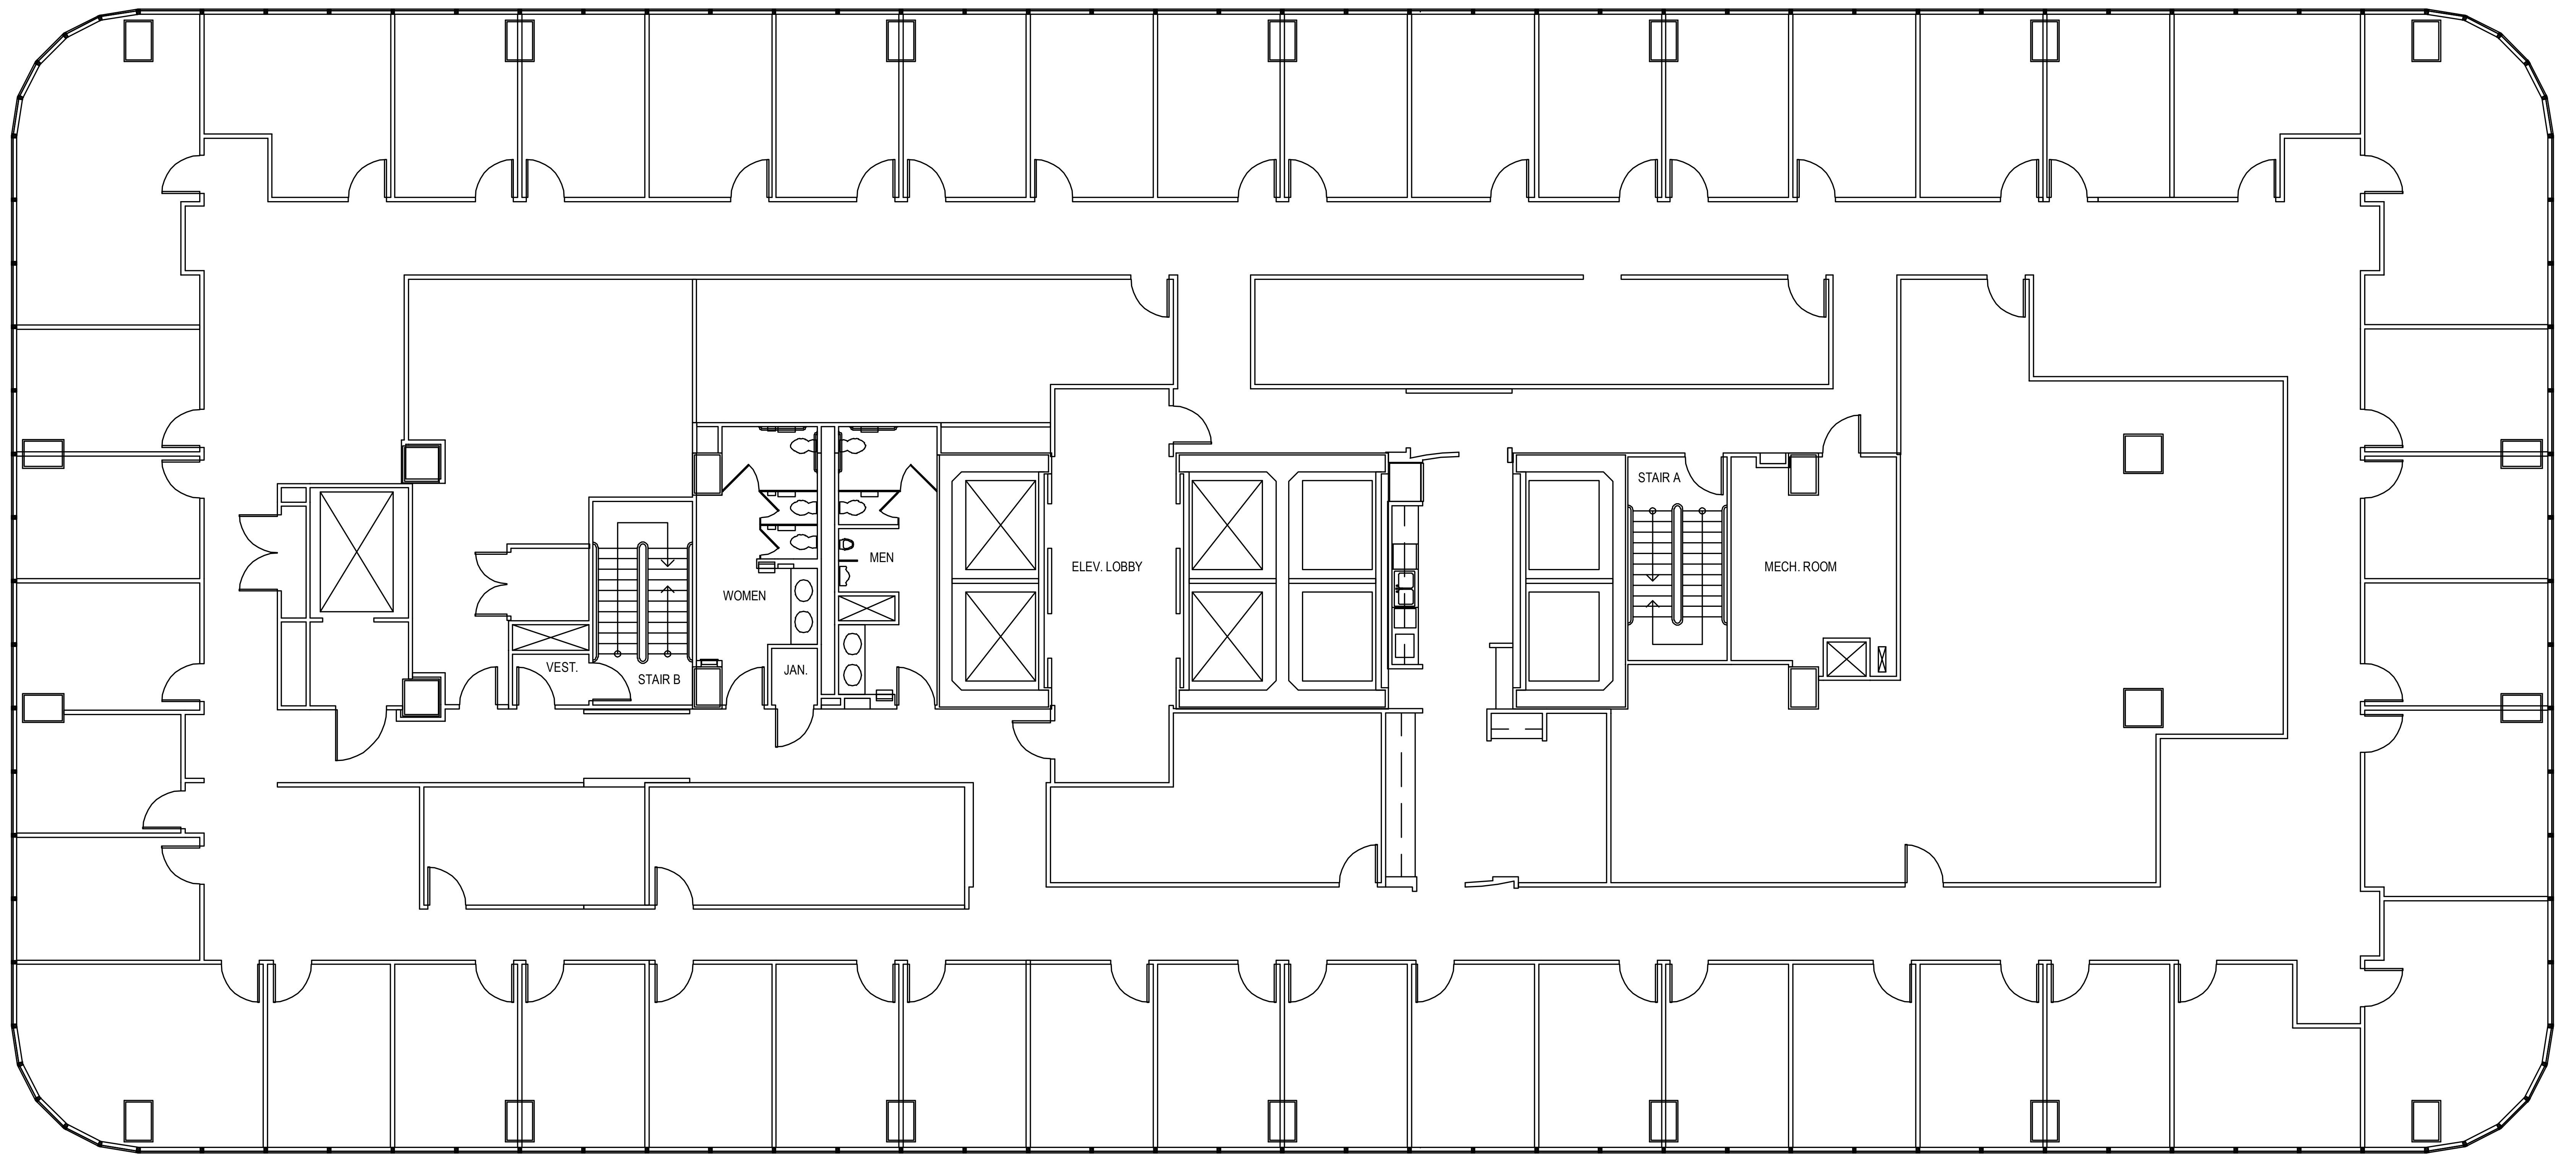

POST OAK CENTRAL - Building 1

SUITE 600 17,909 RSF

PARKWAY

832.308.6055 | pky.com

NORTH