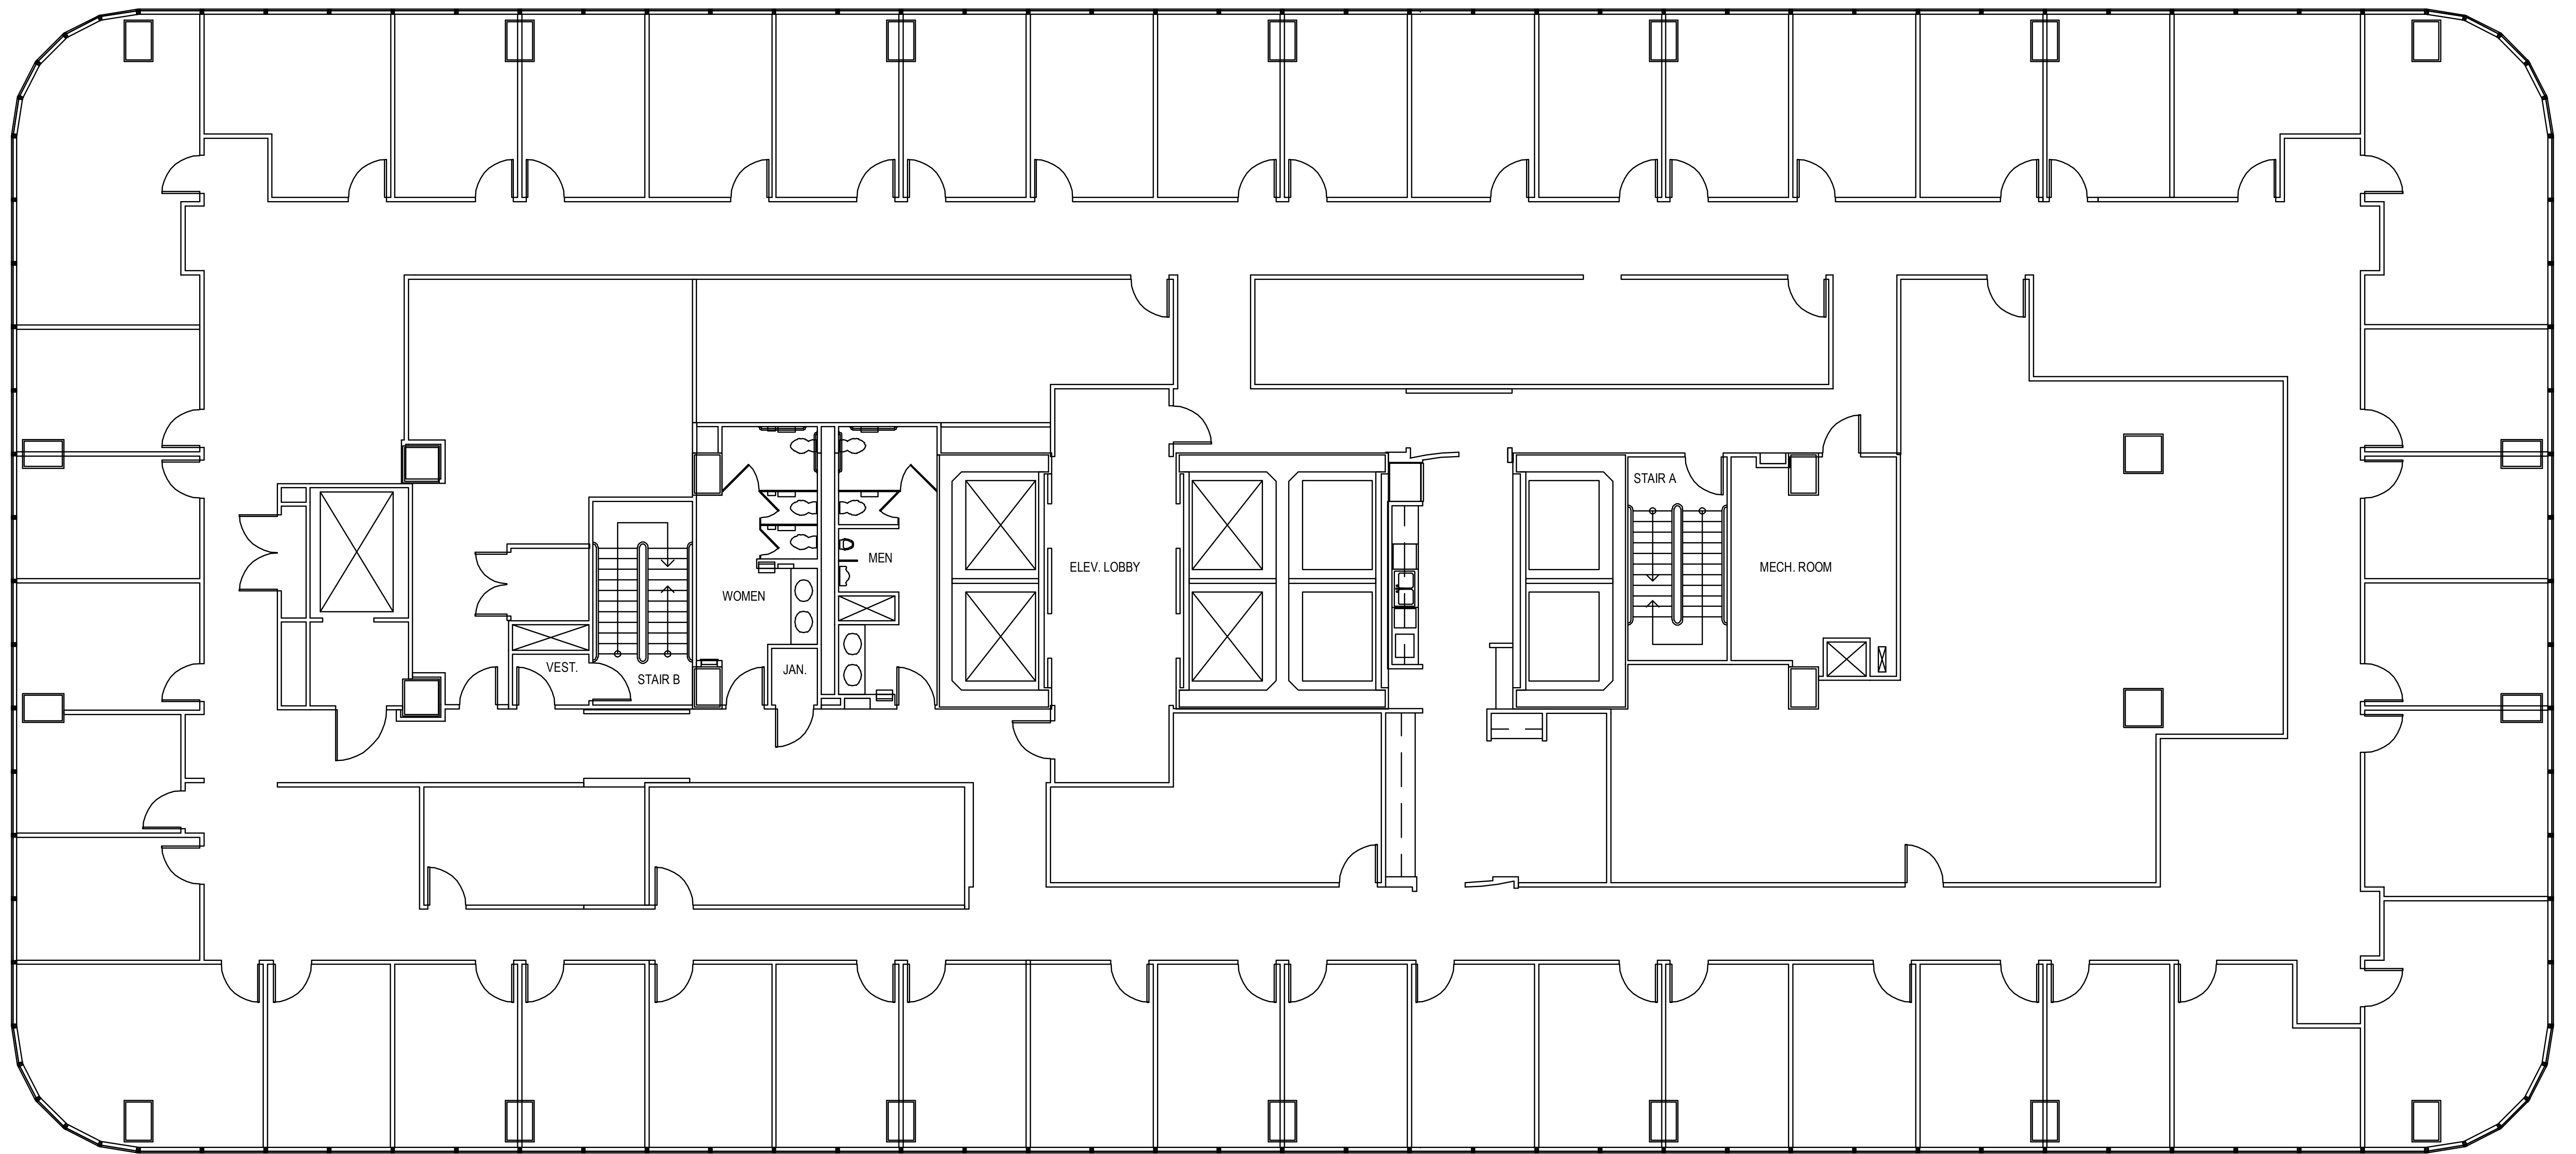

POST OAK CENTRAL - Building 1

SUITE 600 17,909 RSF