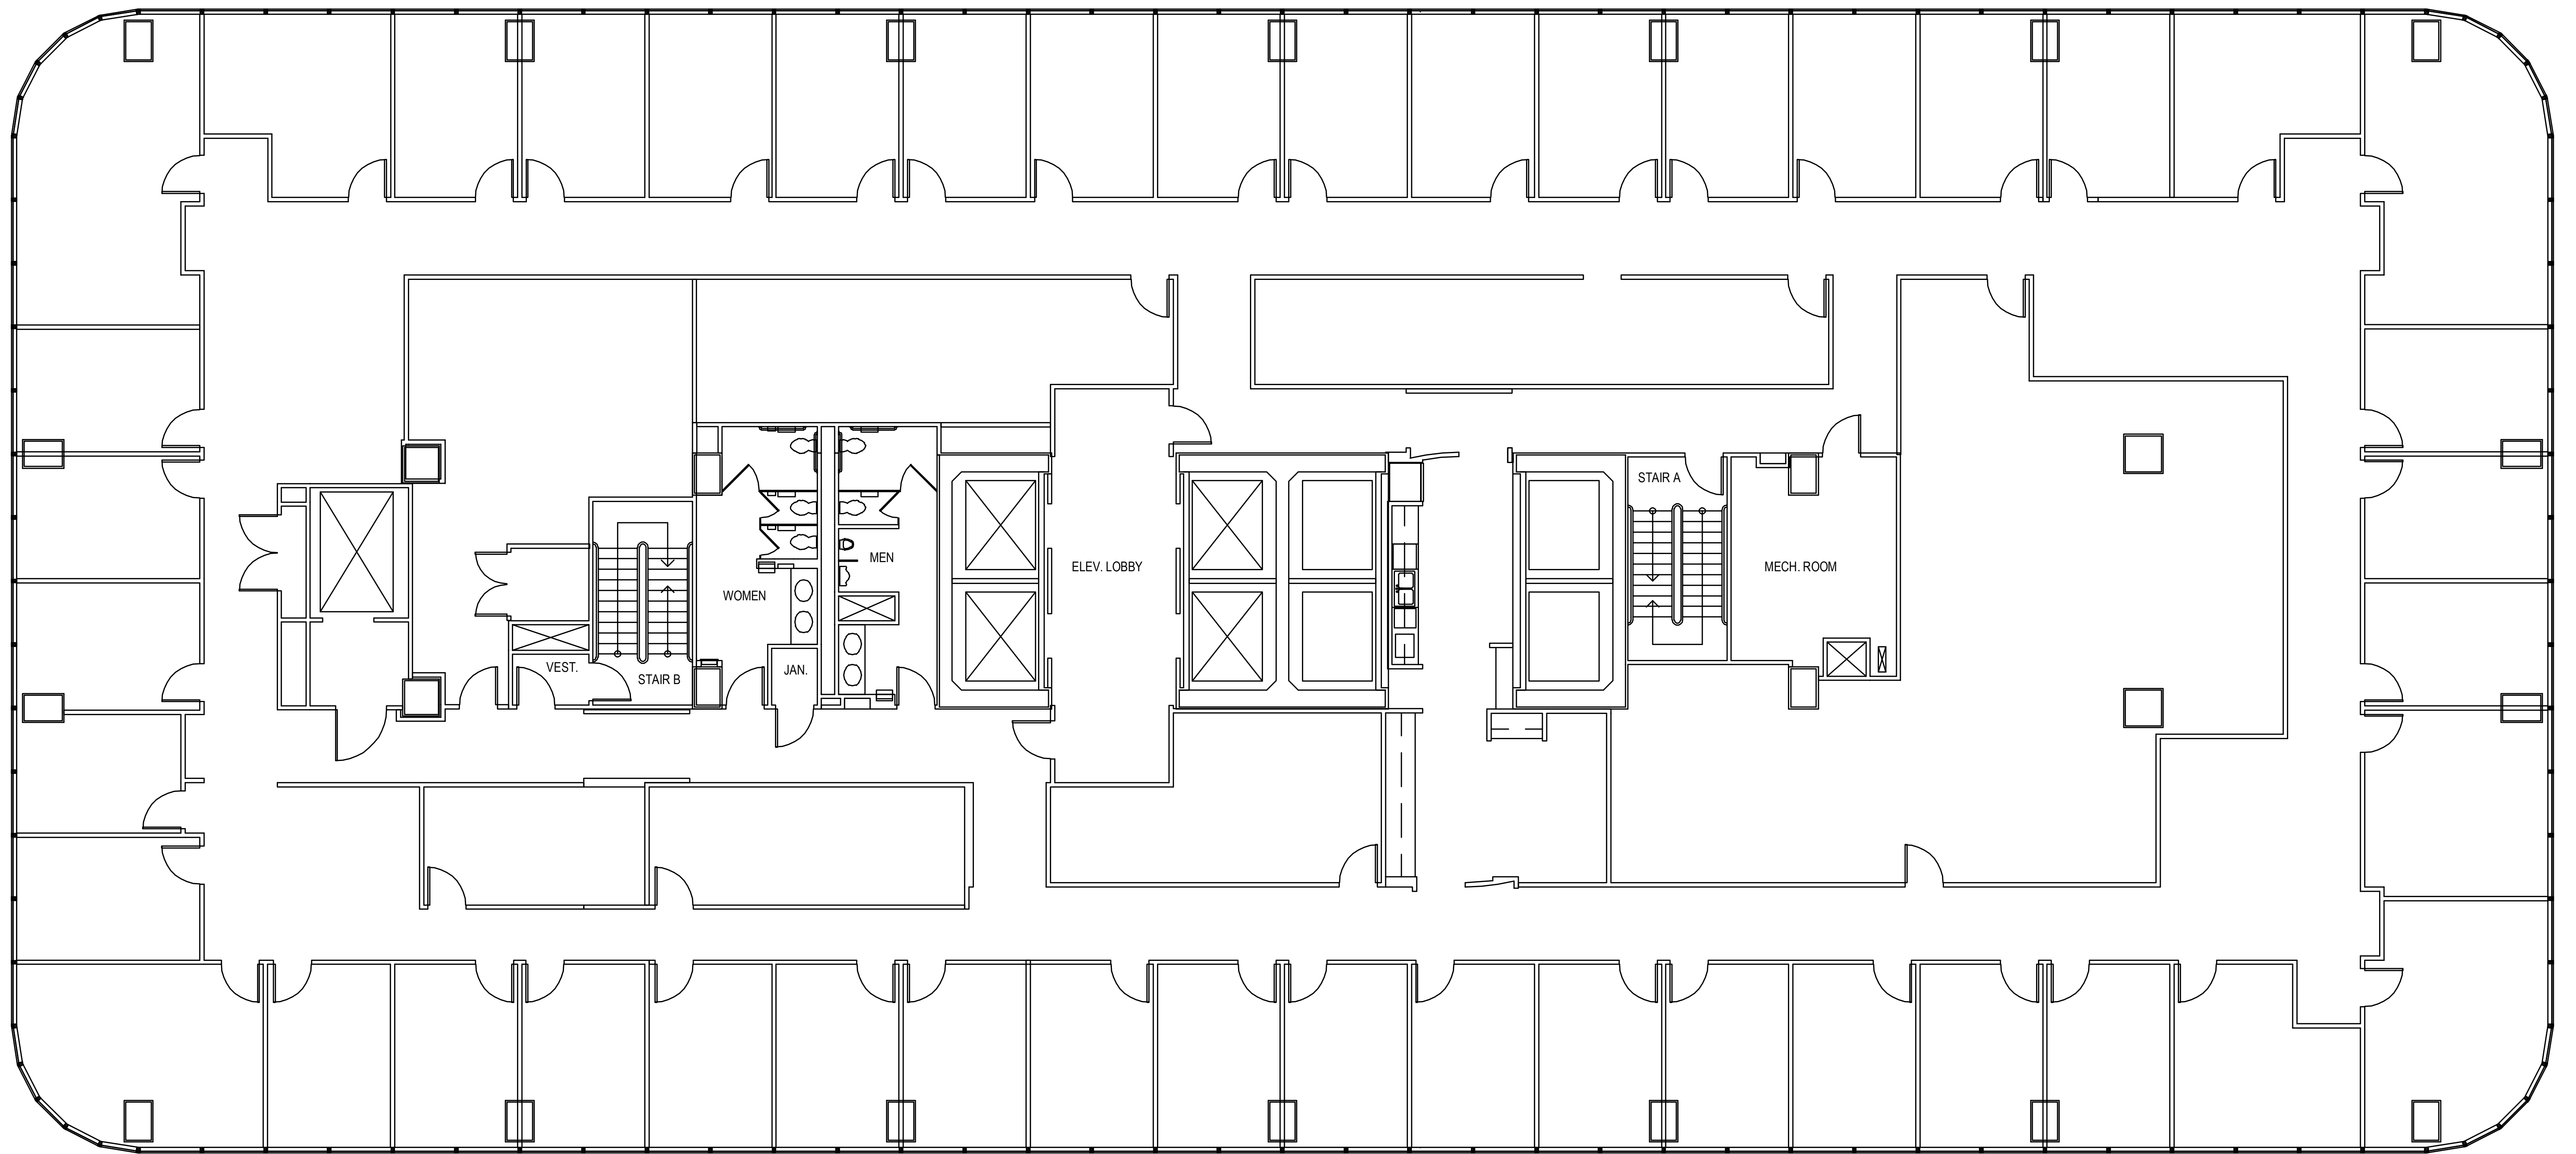

# POST OAK CENTRAL - Building 1

SUITE 600 17,947 RSF

**PARKWAY**

832.308.6055 | [pky.com](http://pky.com)

NORTH