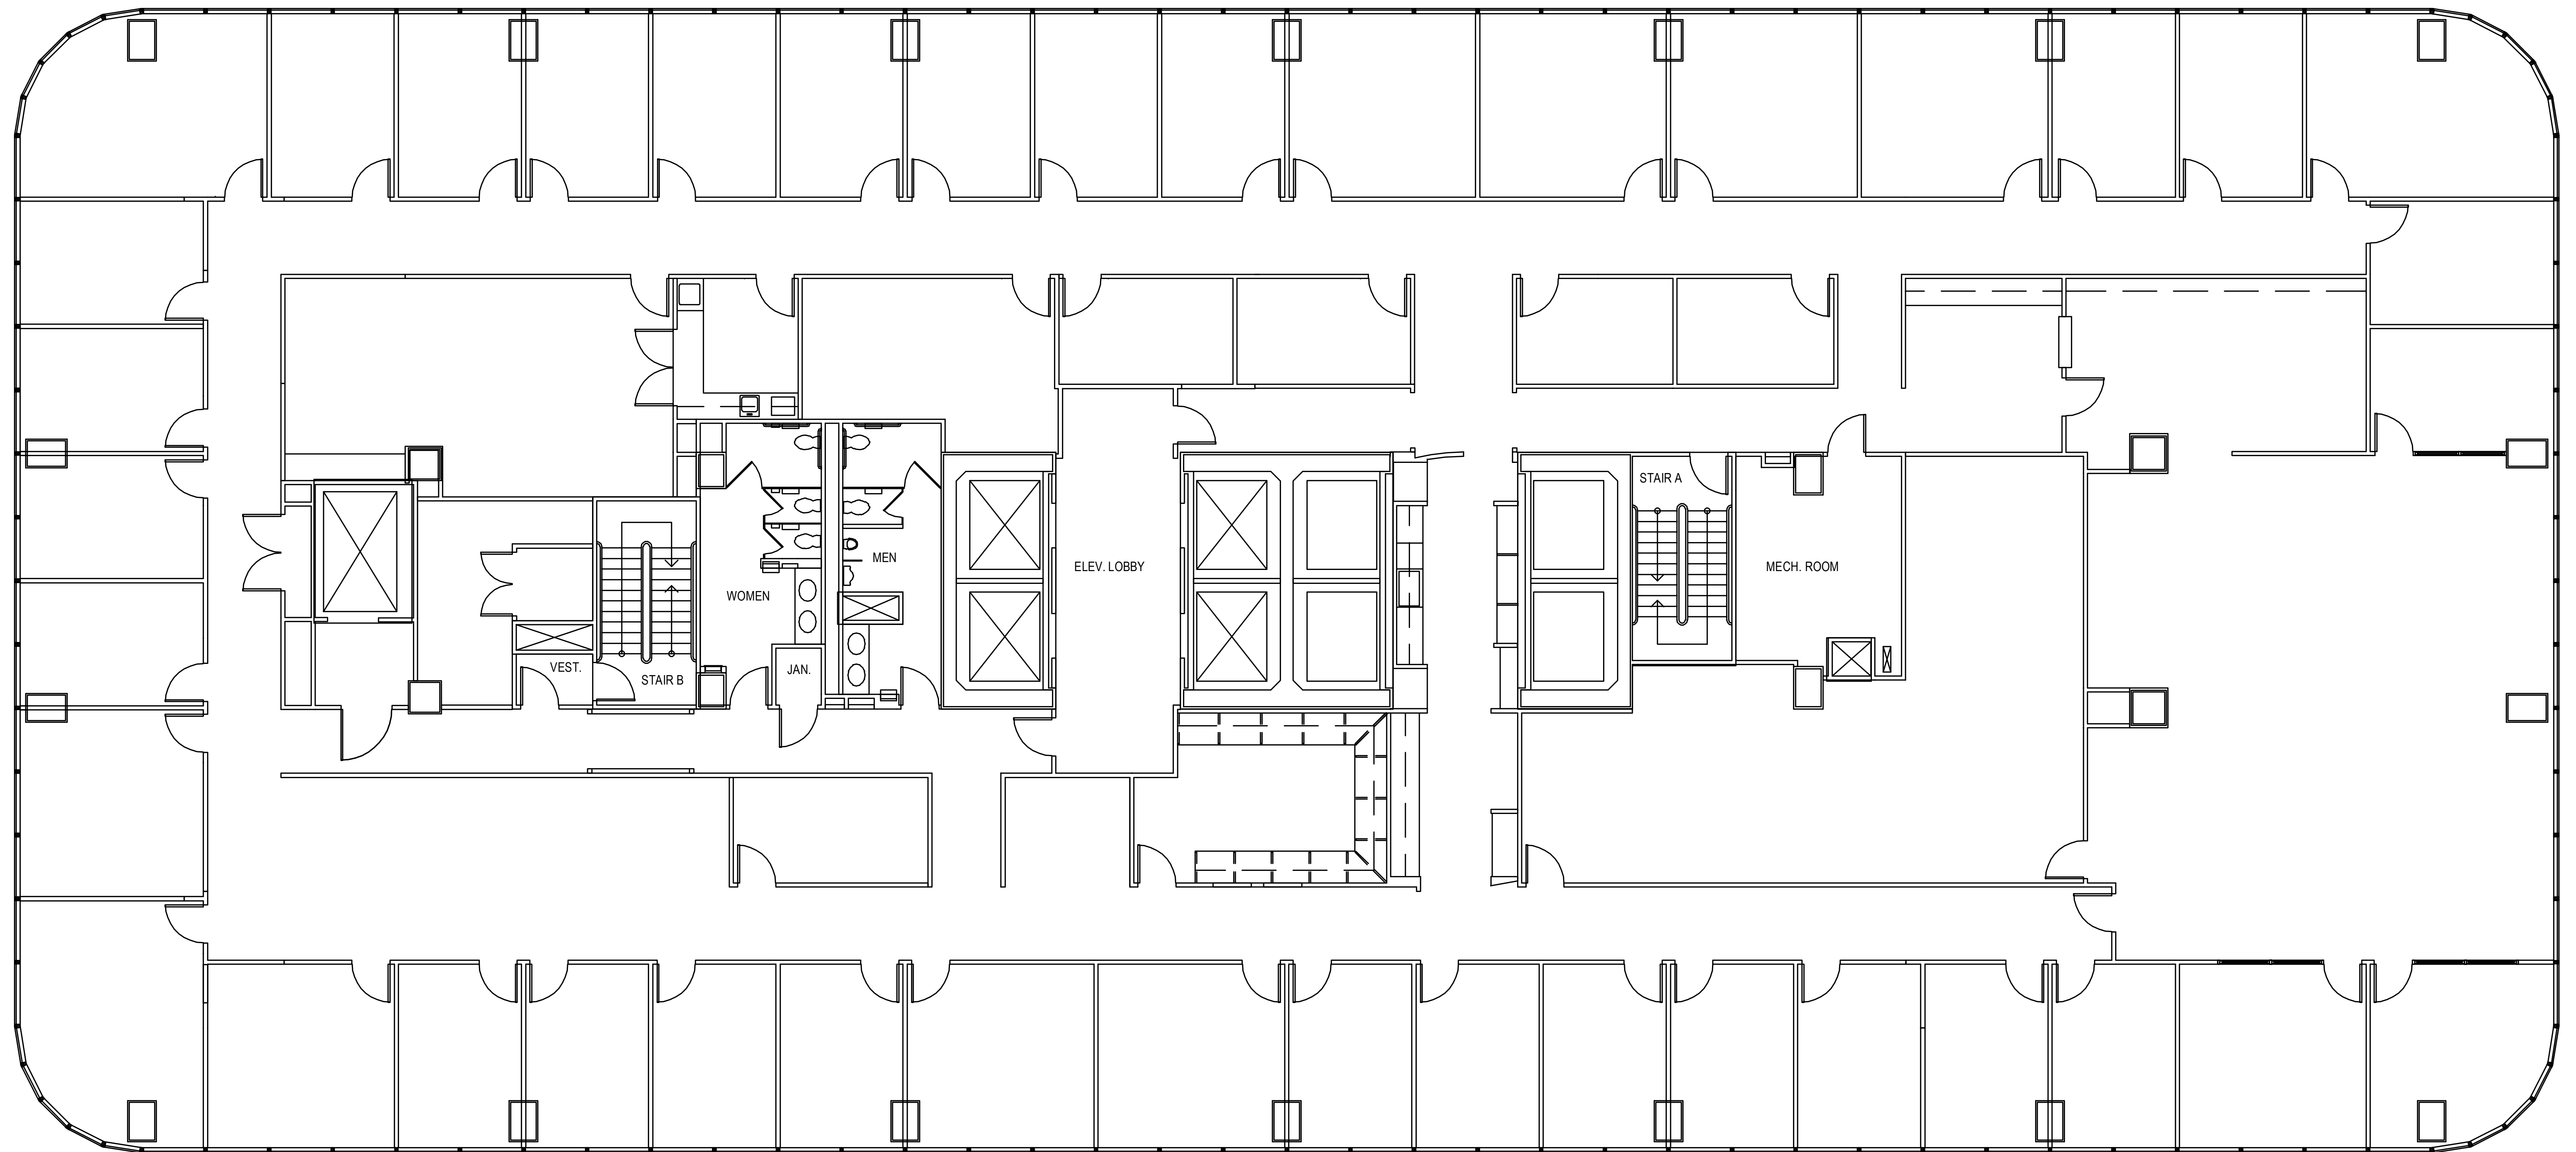

POST OAK CENTRAL - Building 1

SUITE 700 17,909 RSF

PARKWAY

832.308.6055 | pky.com

NORTH