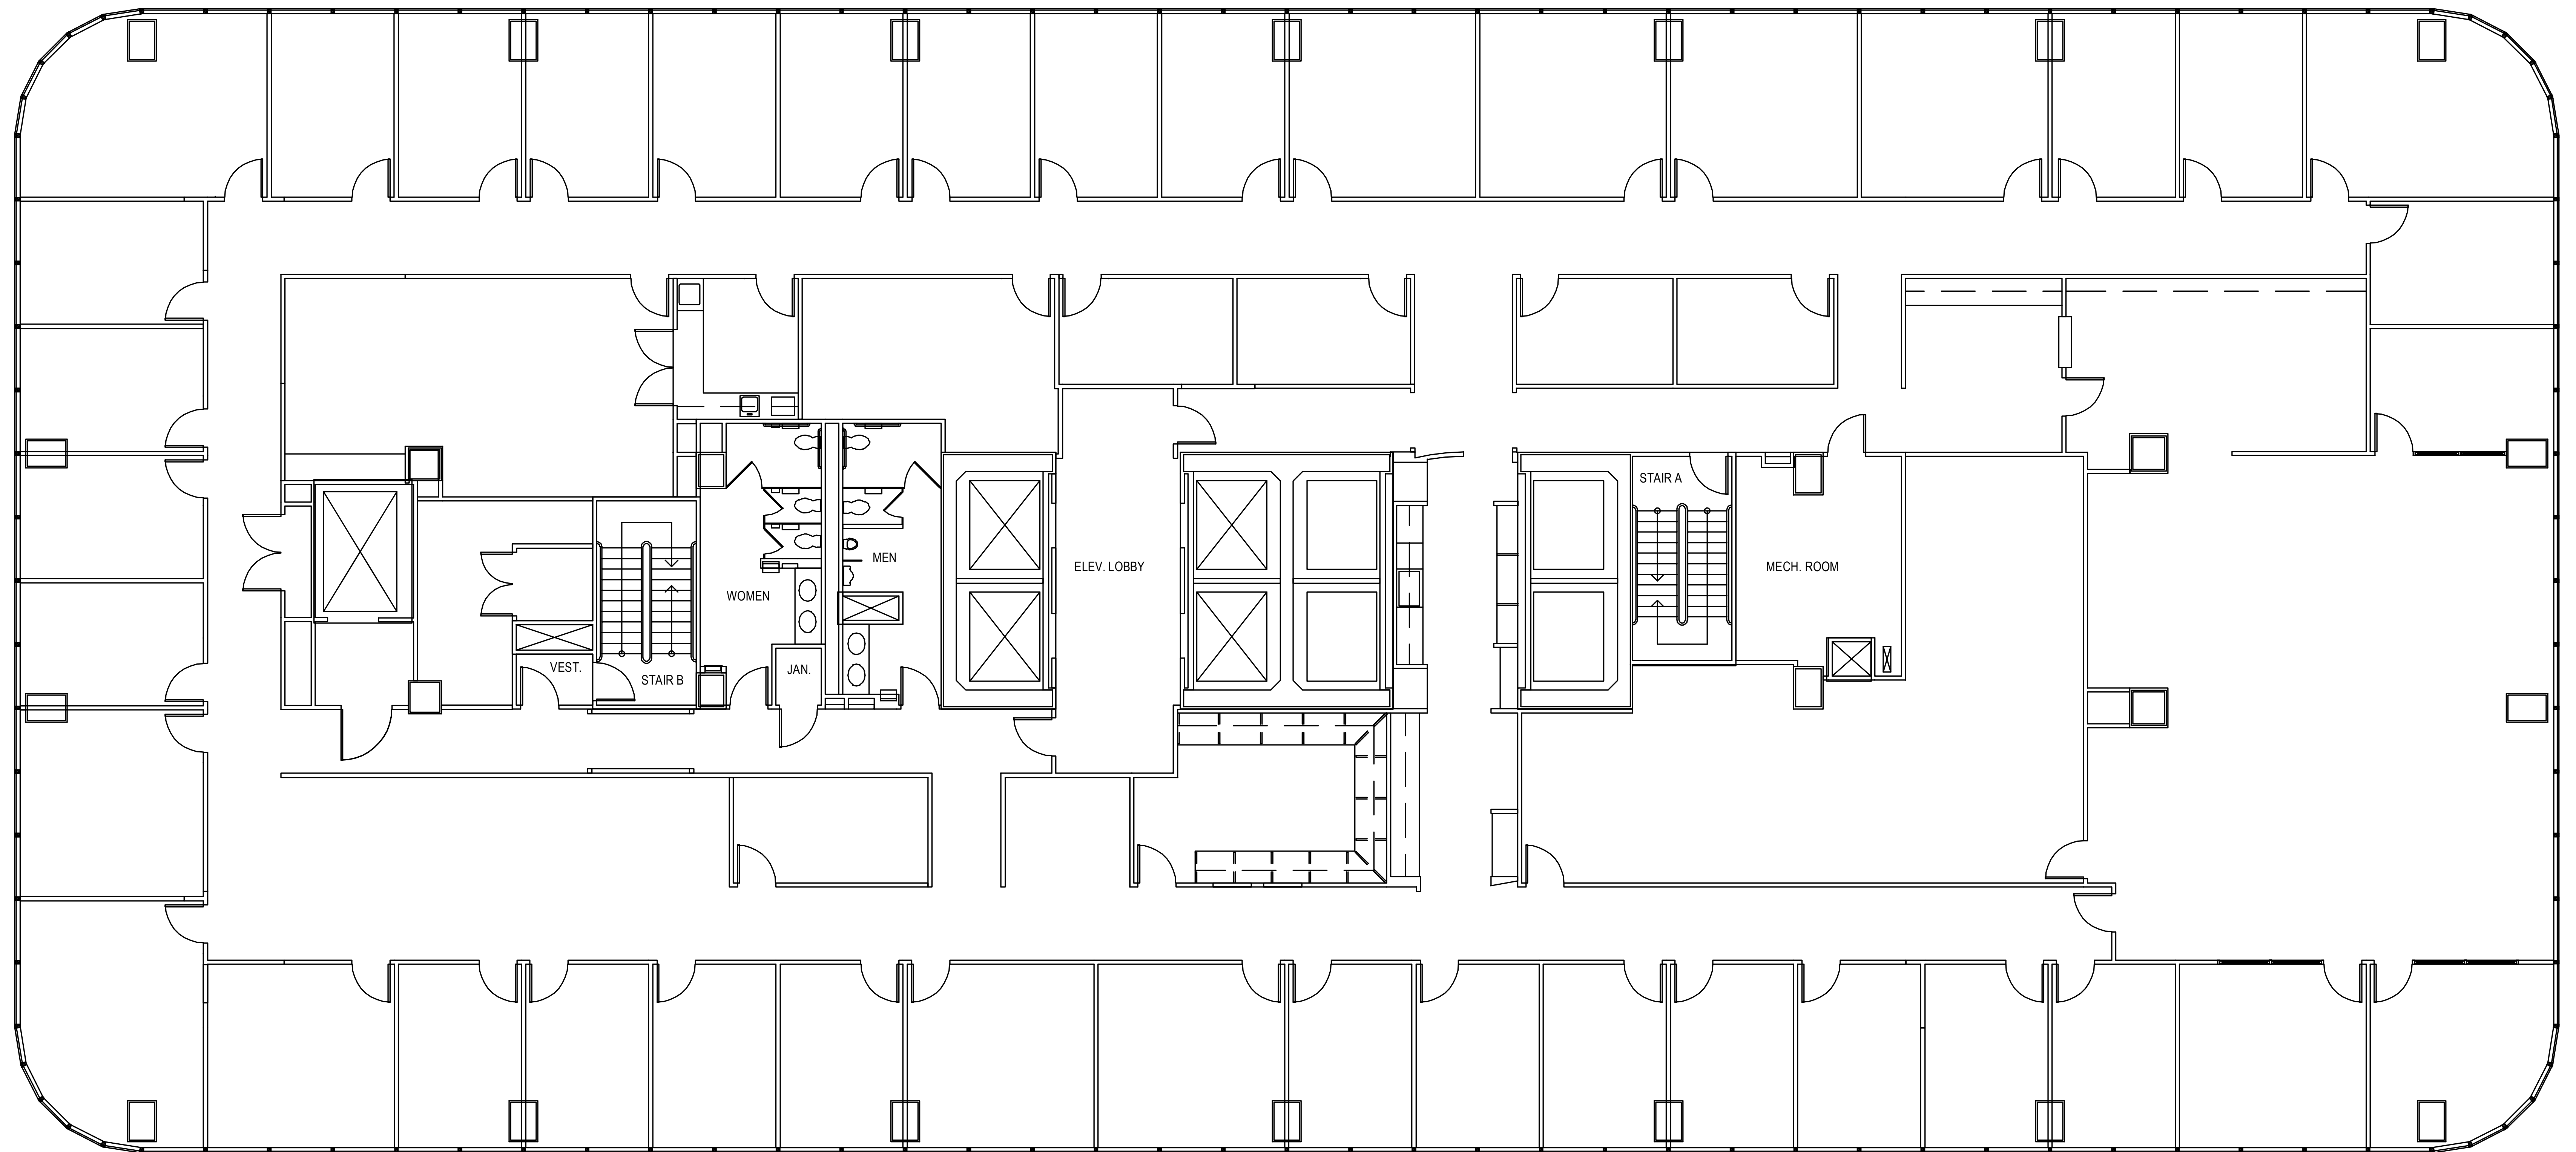

# POST OAK CENTRAL - Building 1

SUITE 700 17,947 RSF

**PARKWAY**

832.308.6055 | [pky.com](http://pky.com)

NORTH