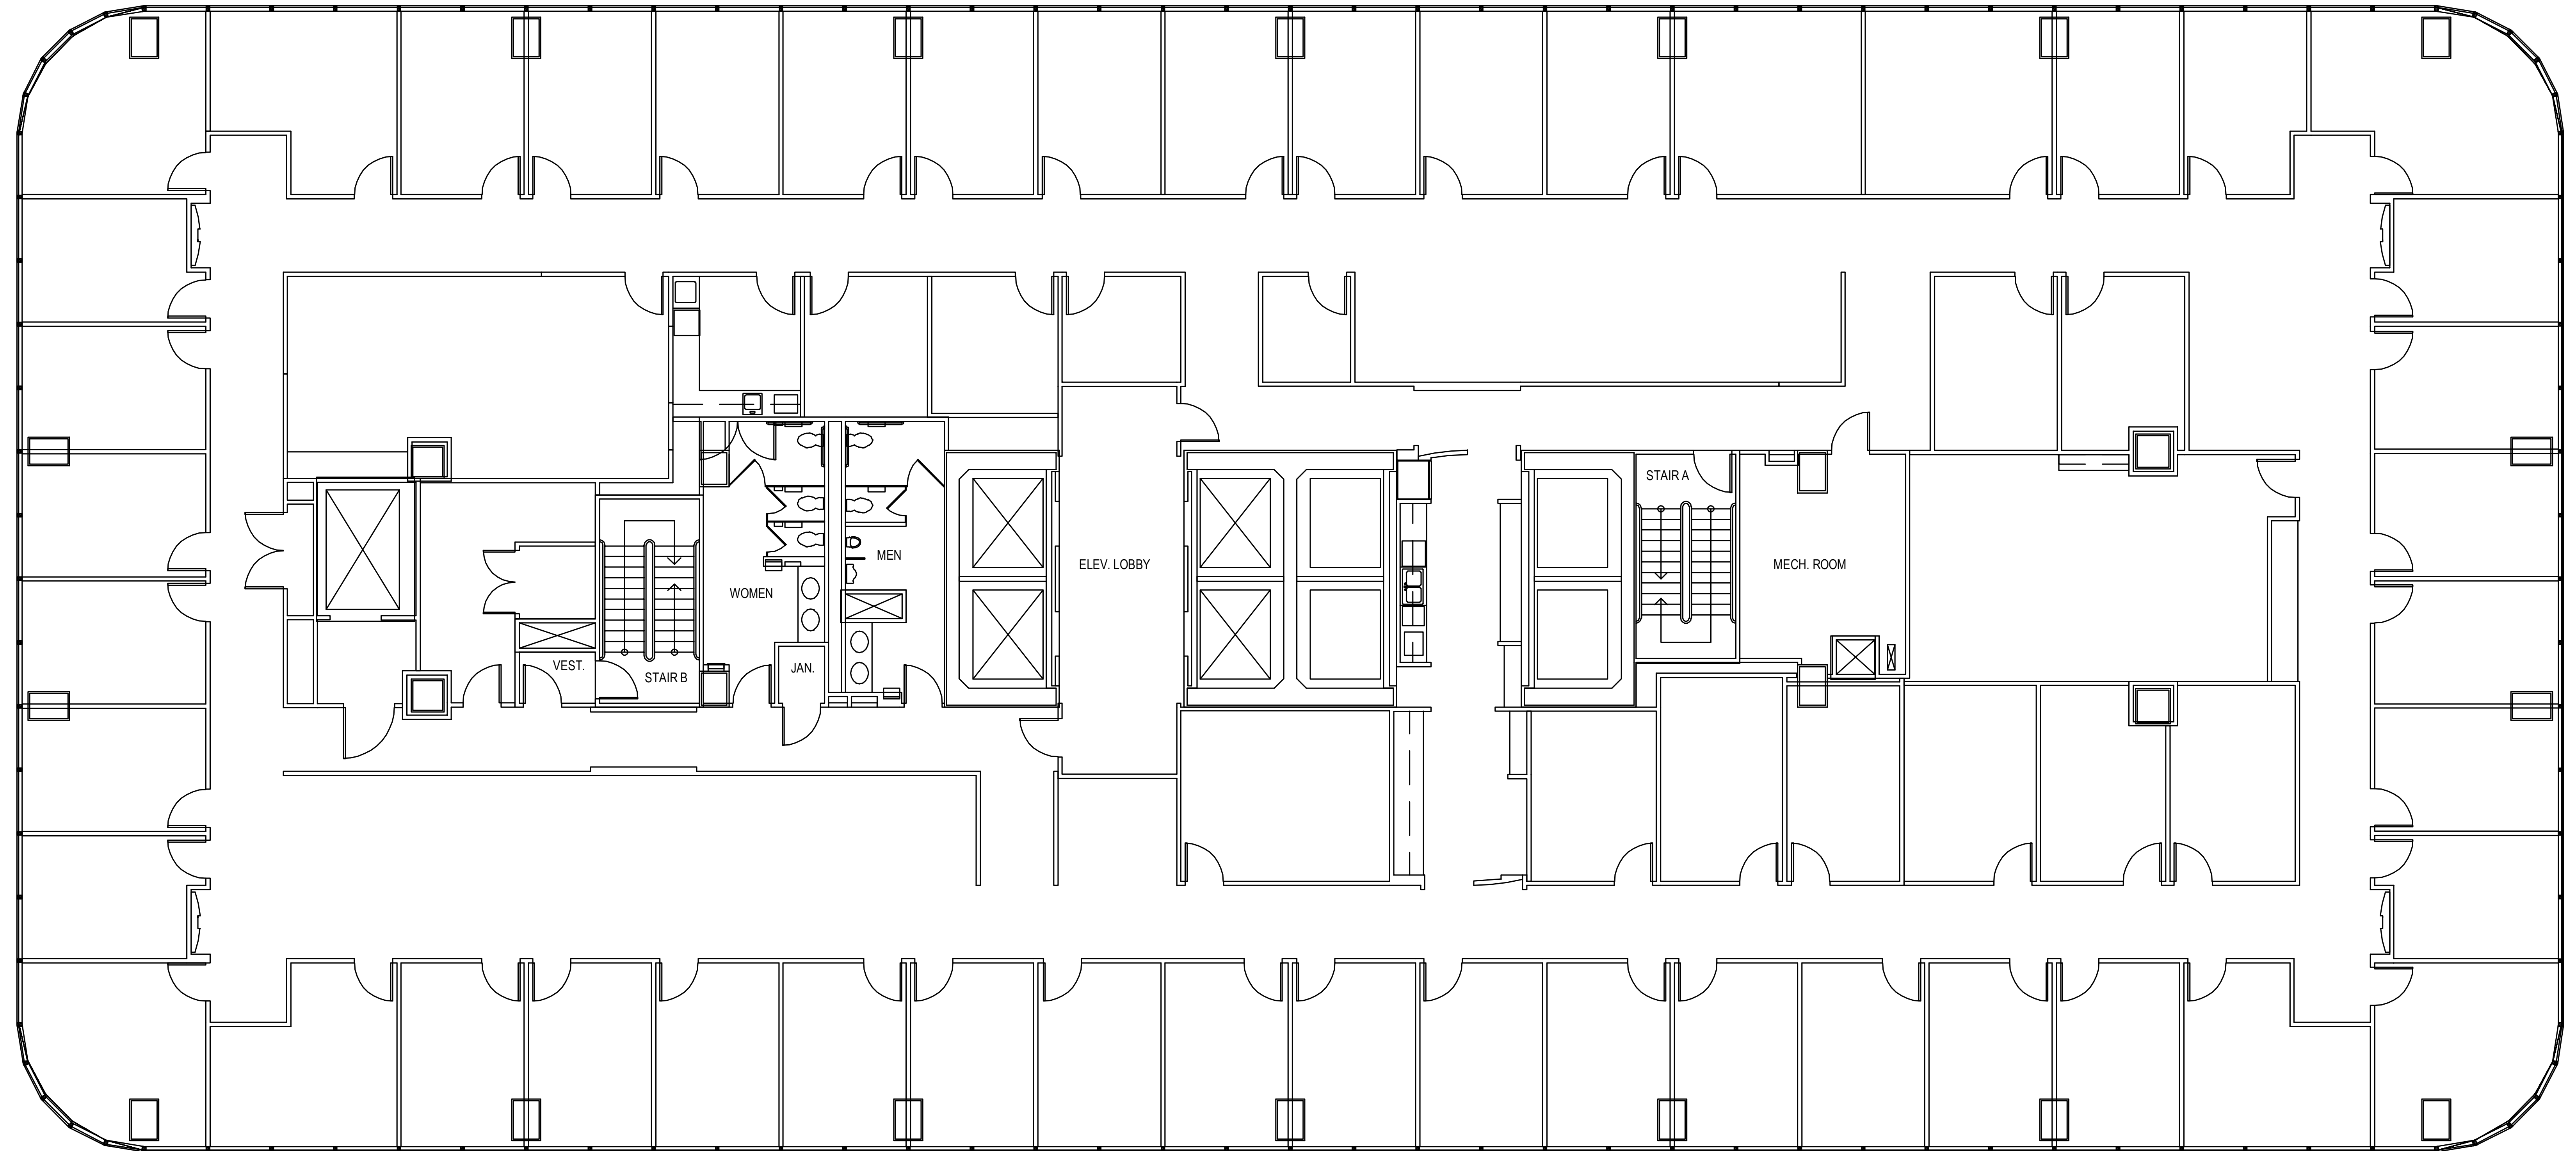

# POST OAK CENTRAL - Building 1

SUITE 800 17,909 RSF

**PARKWAY**

832.308.6055 | [pky.com](http://pky.com)

NORTH