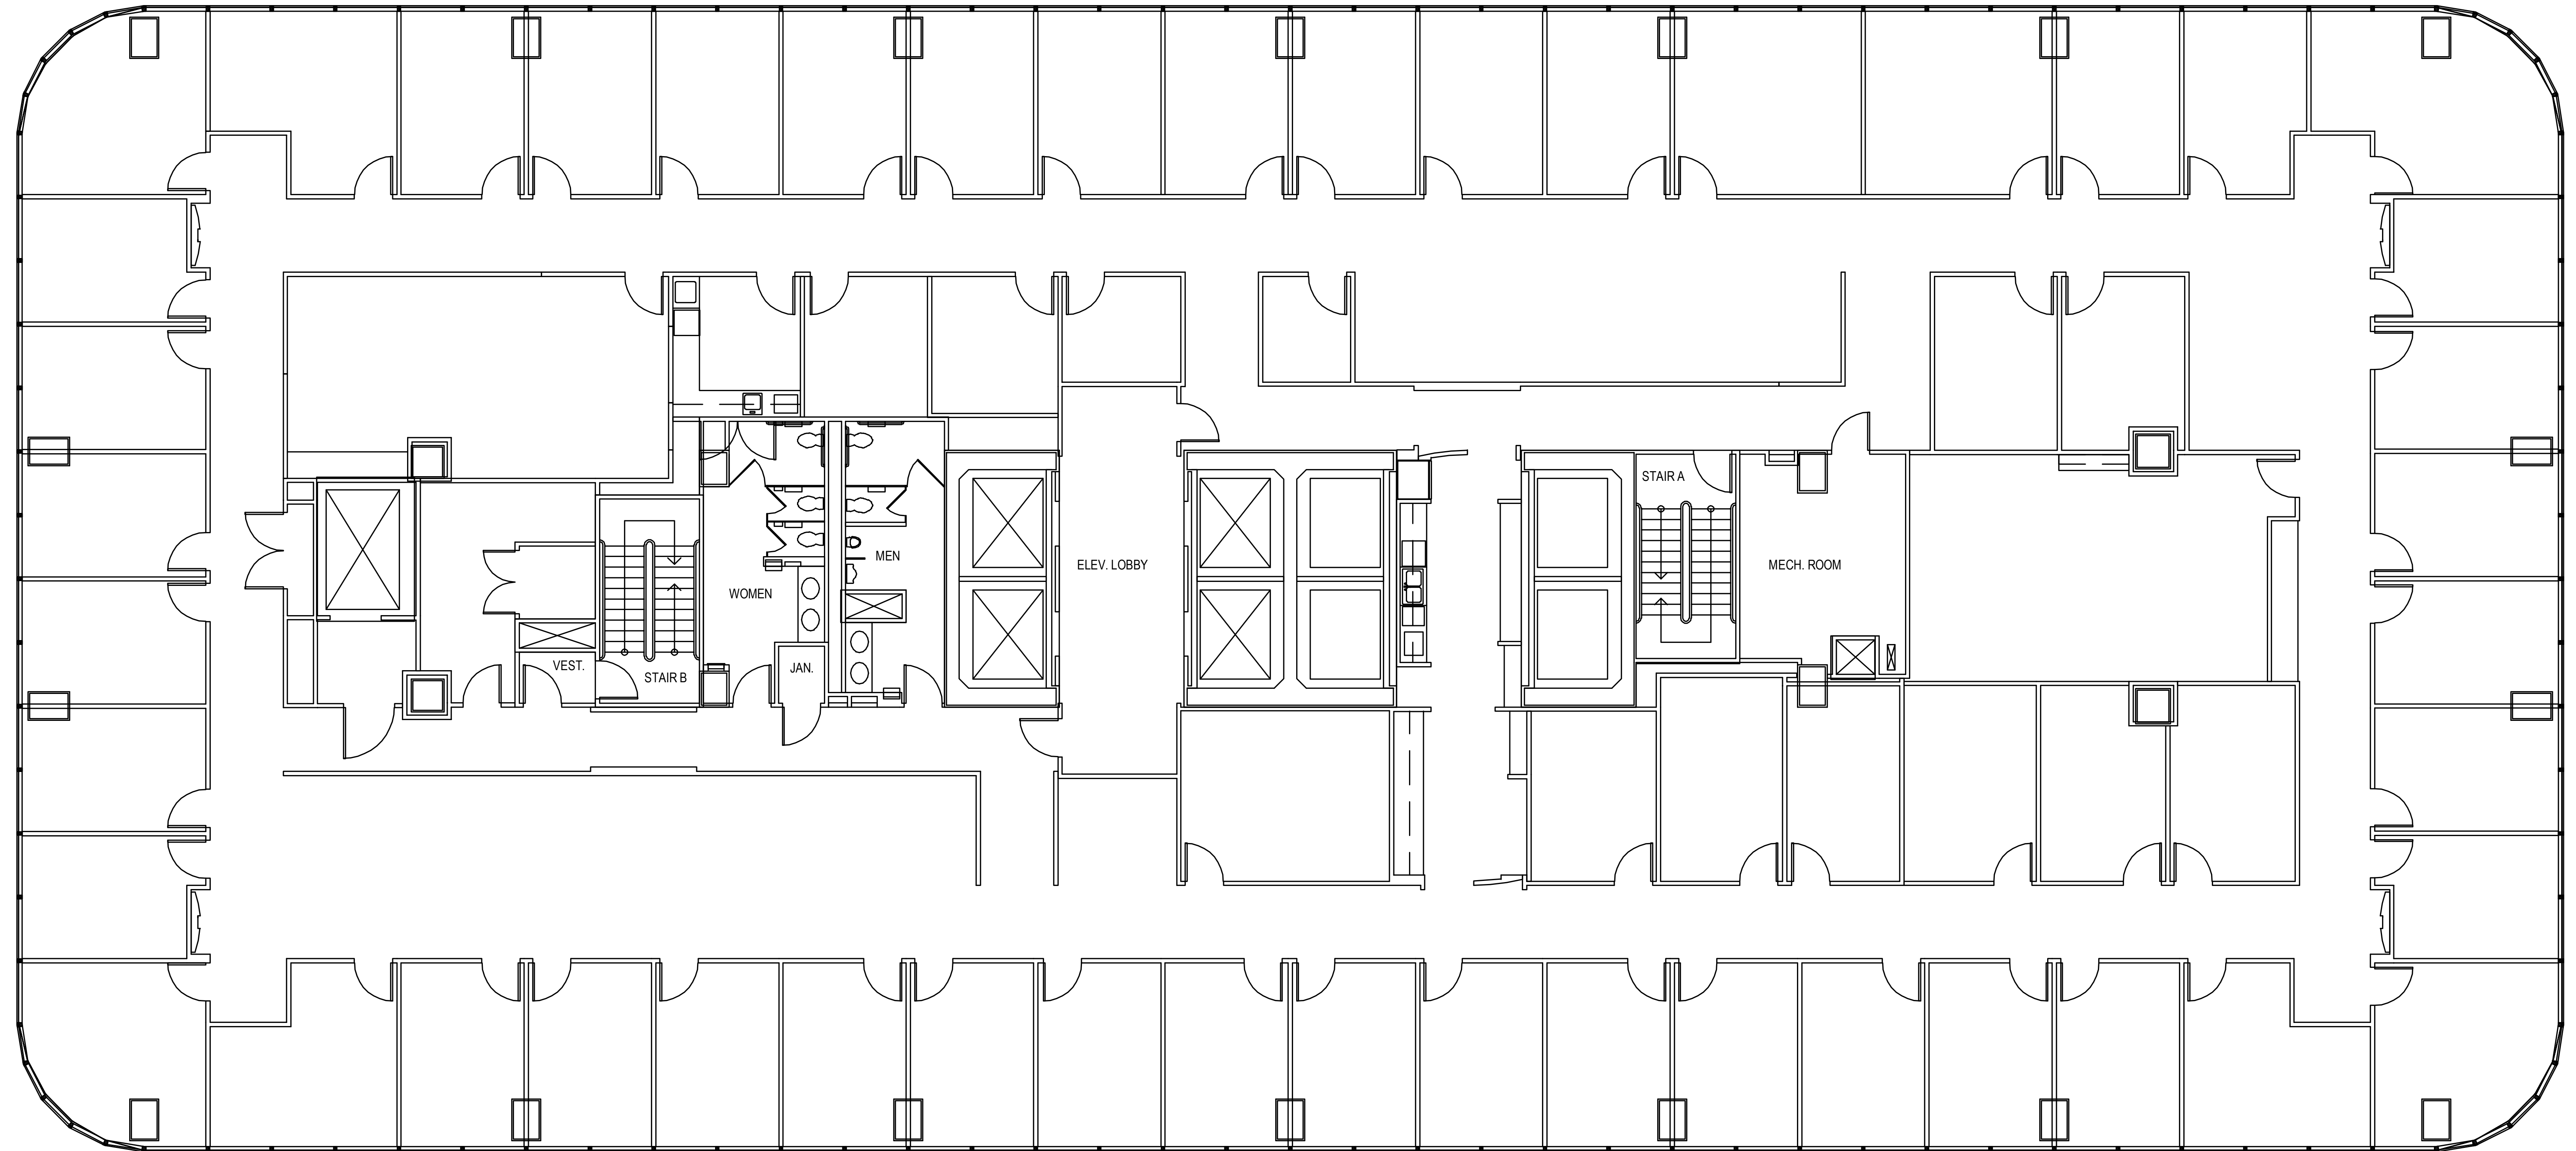

# POST OAK CENTRAL - Building 1

SUITE 800 17,909 RSF

NORTH