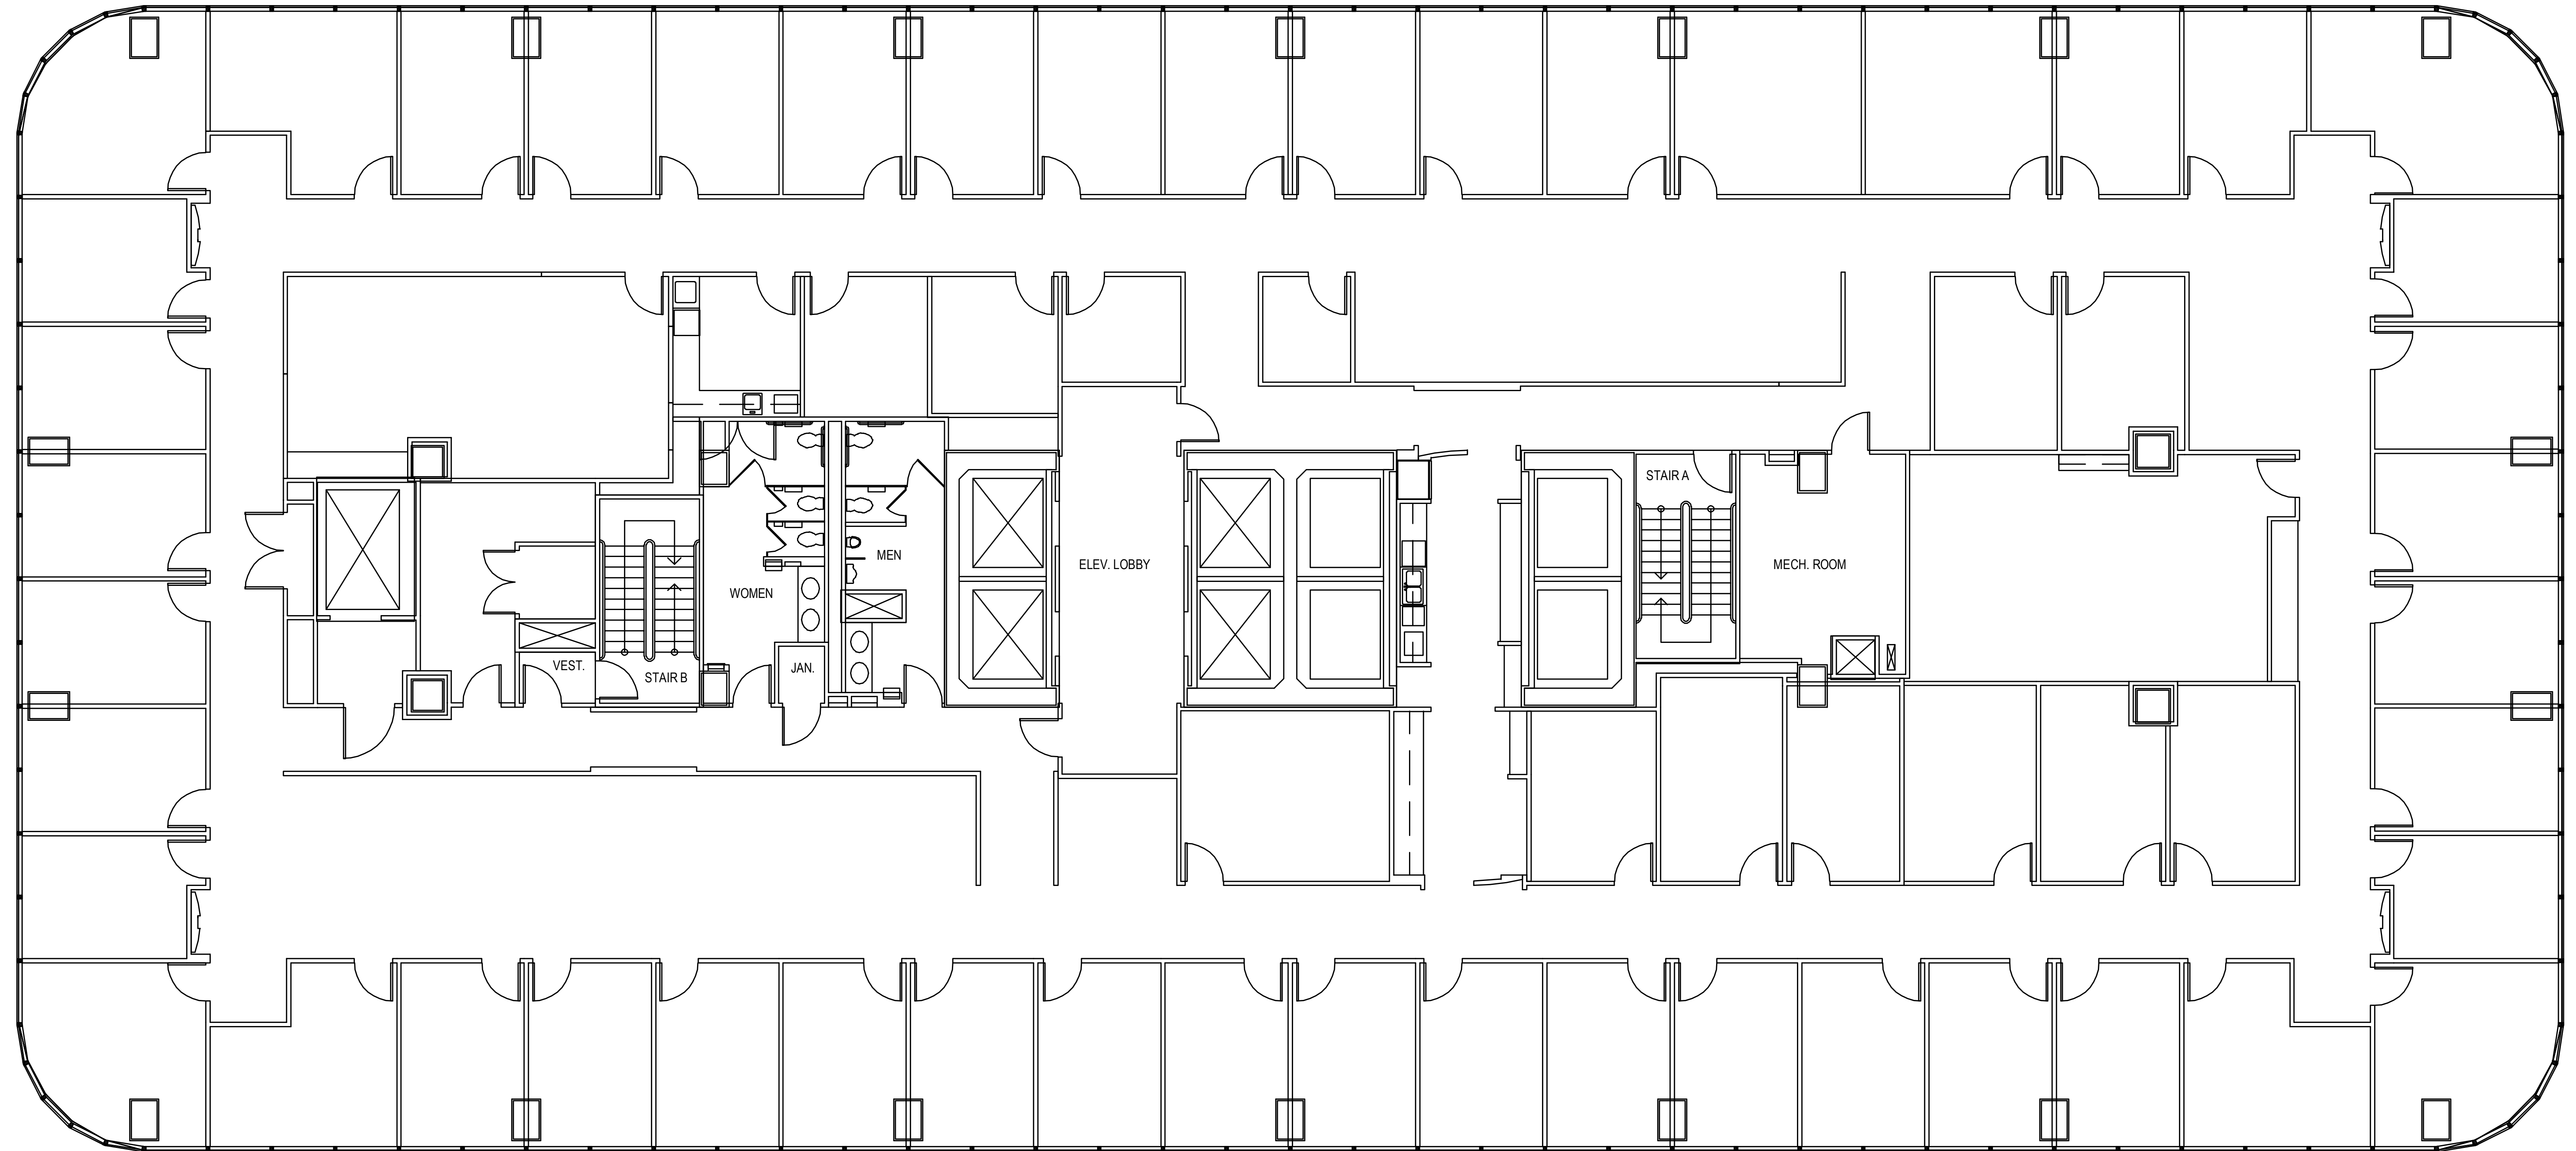

# POST OAK CENTRAL - Building 1

SUITE 800 17,947 RSF

**PARKWAY**

832.308.6055 | [pky.com](http://pky.com)

NORTH