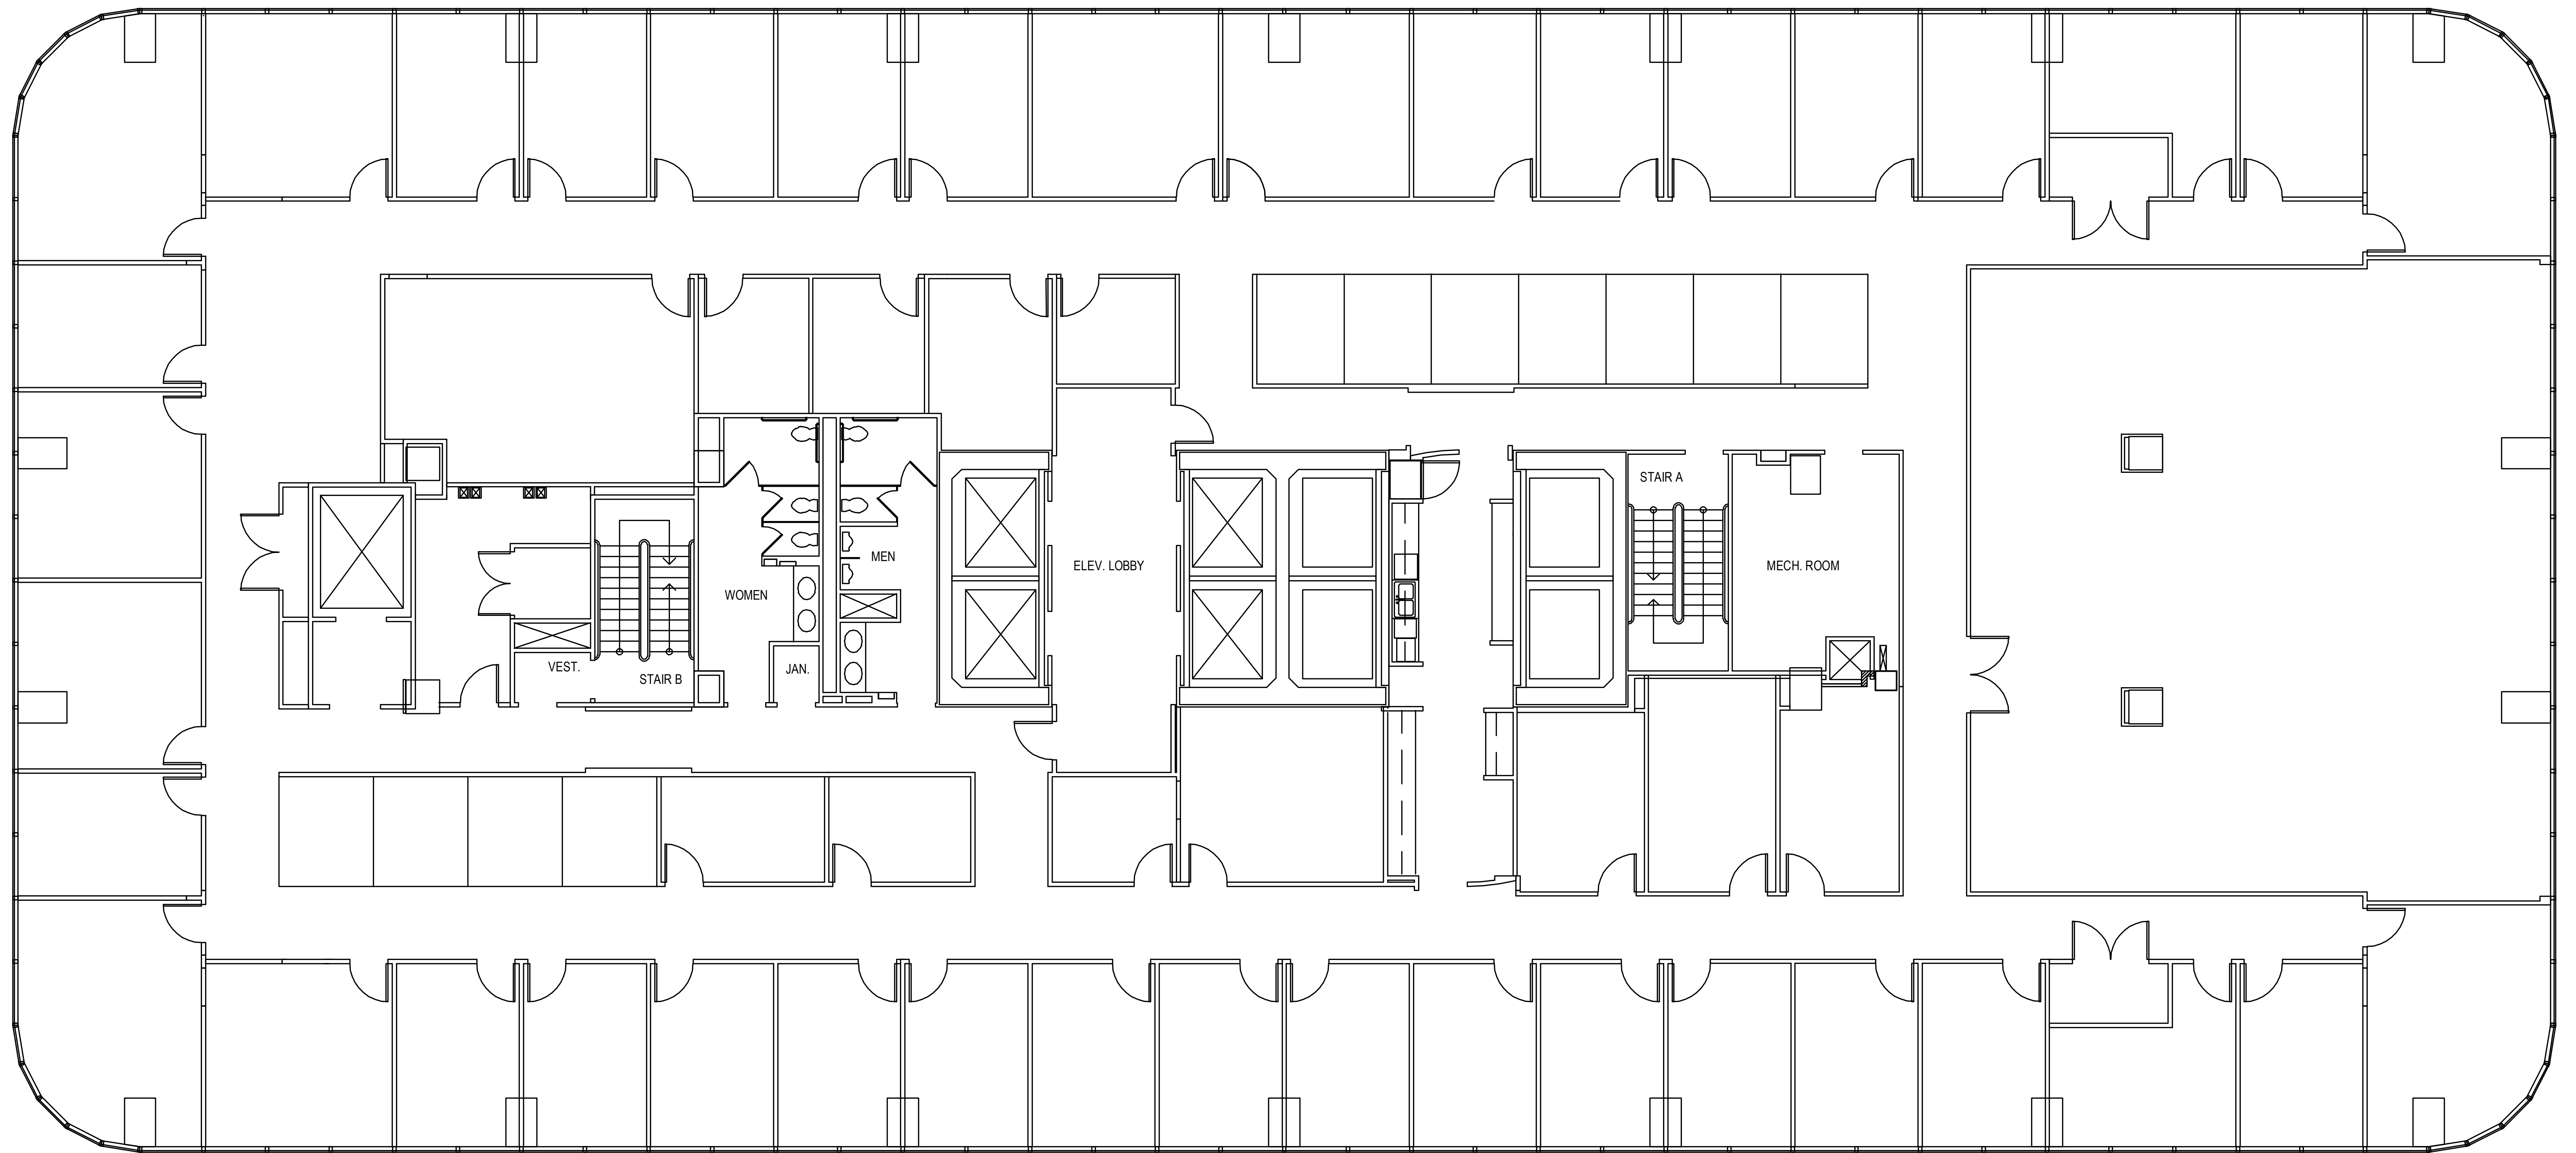

# POST OAK CENTRAL - Building 1

SUITE 900 17,909 RSF

**PARKWAY**

832.308.6055 | [pky.com](http://pky.com)

NORTH