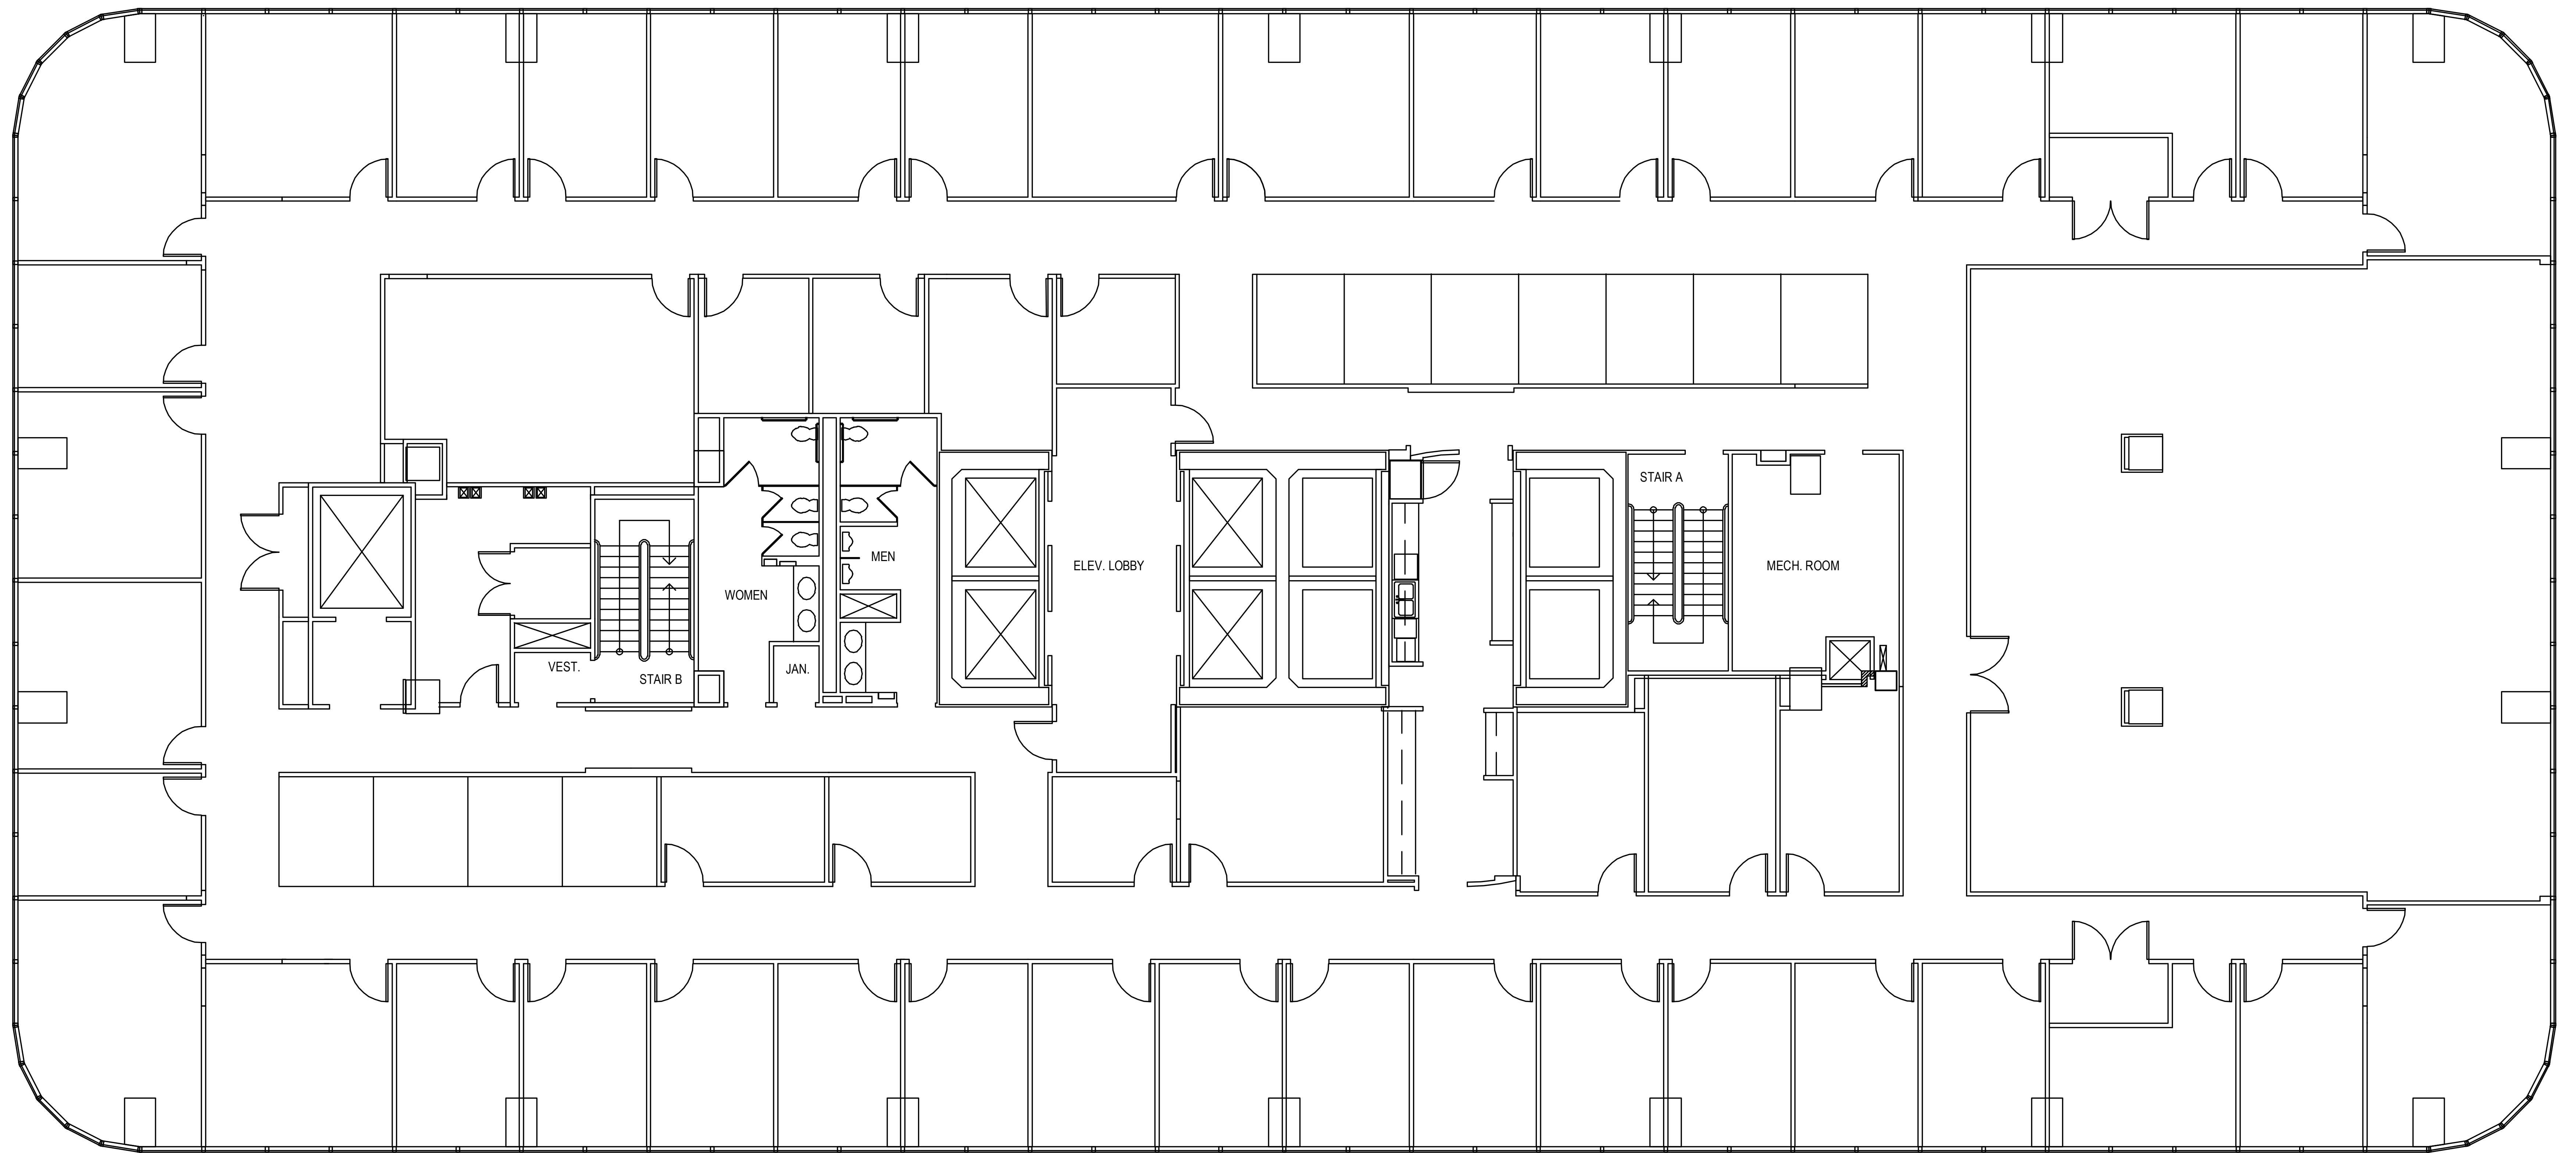

POST OAK CENTRAL - Building 1

SUITE 900 17,947 RSF

PARKWAY

832.308.6055 | pky.com

NORTH