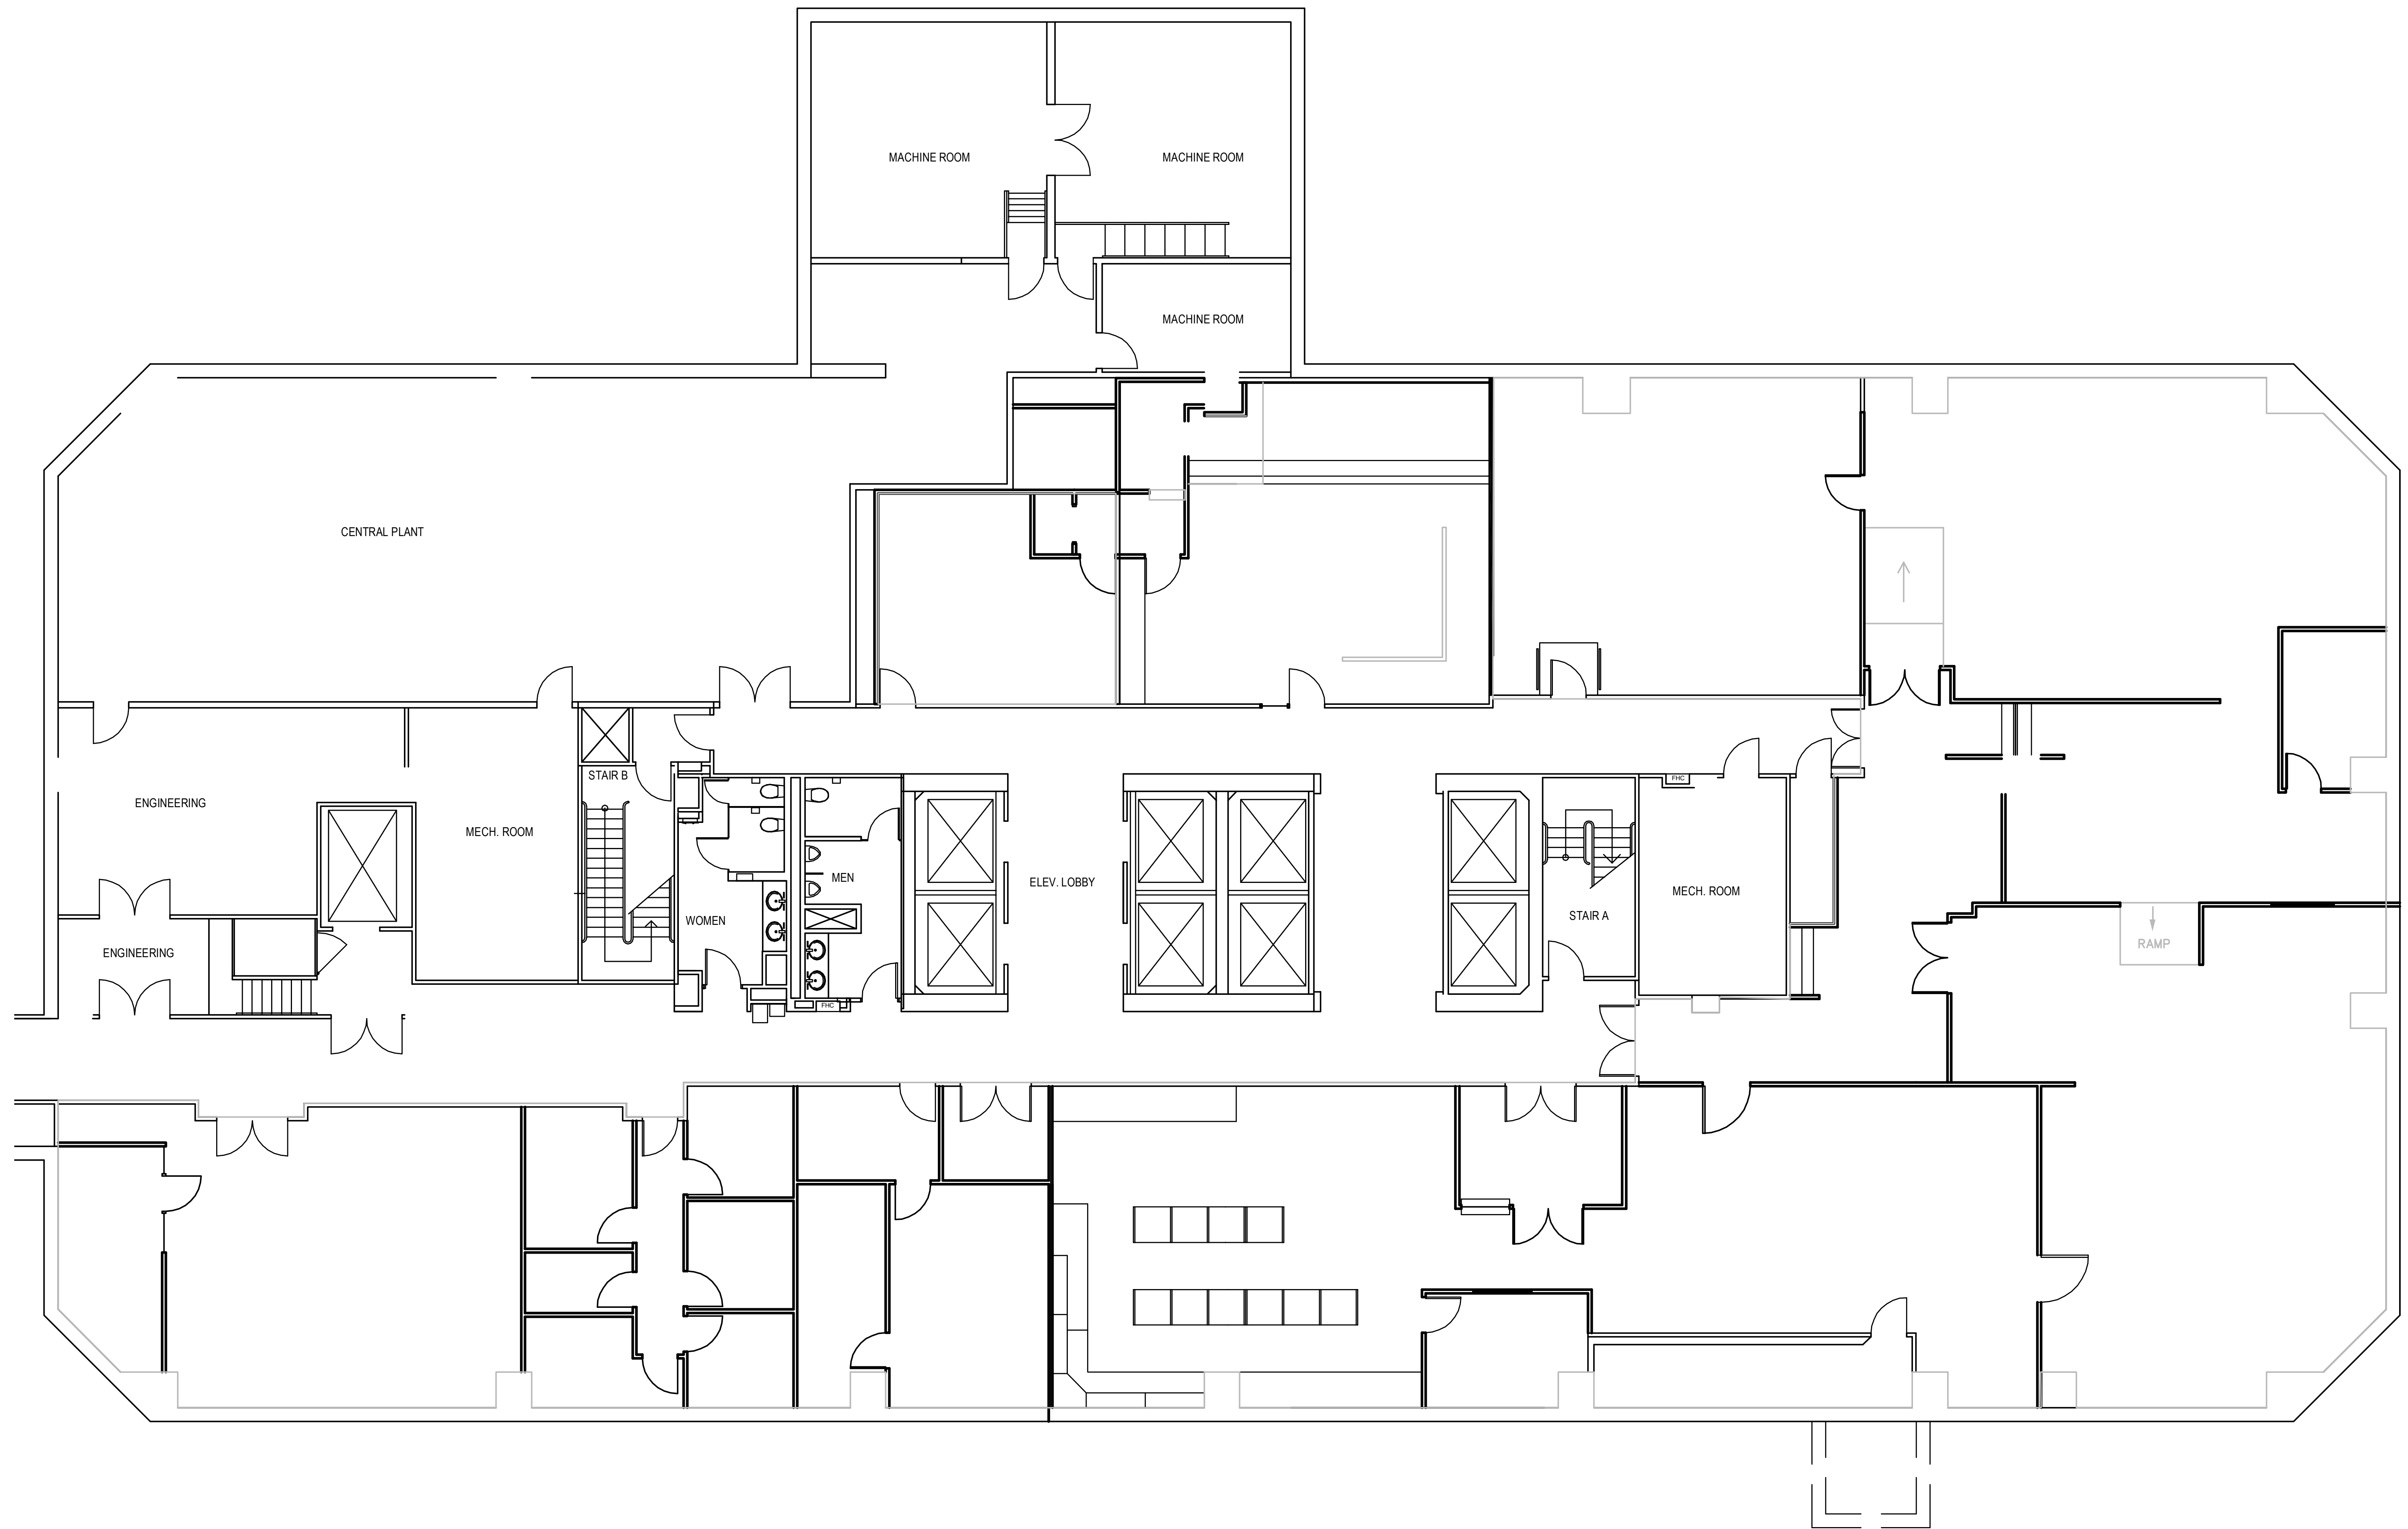

POST OAK CENTRAL - Building 1

SUITE BASEMENT 21,129 RSF

NORTH