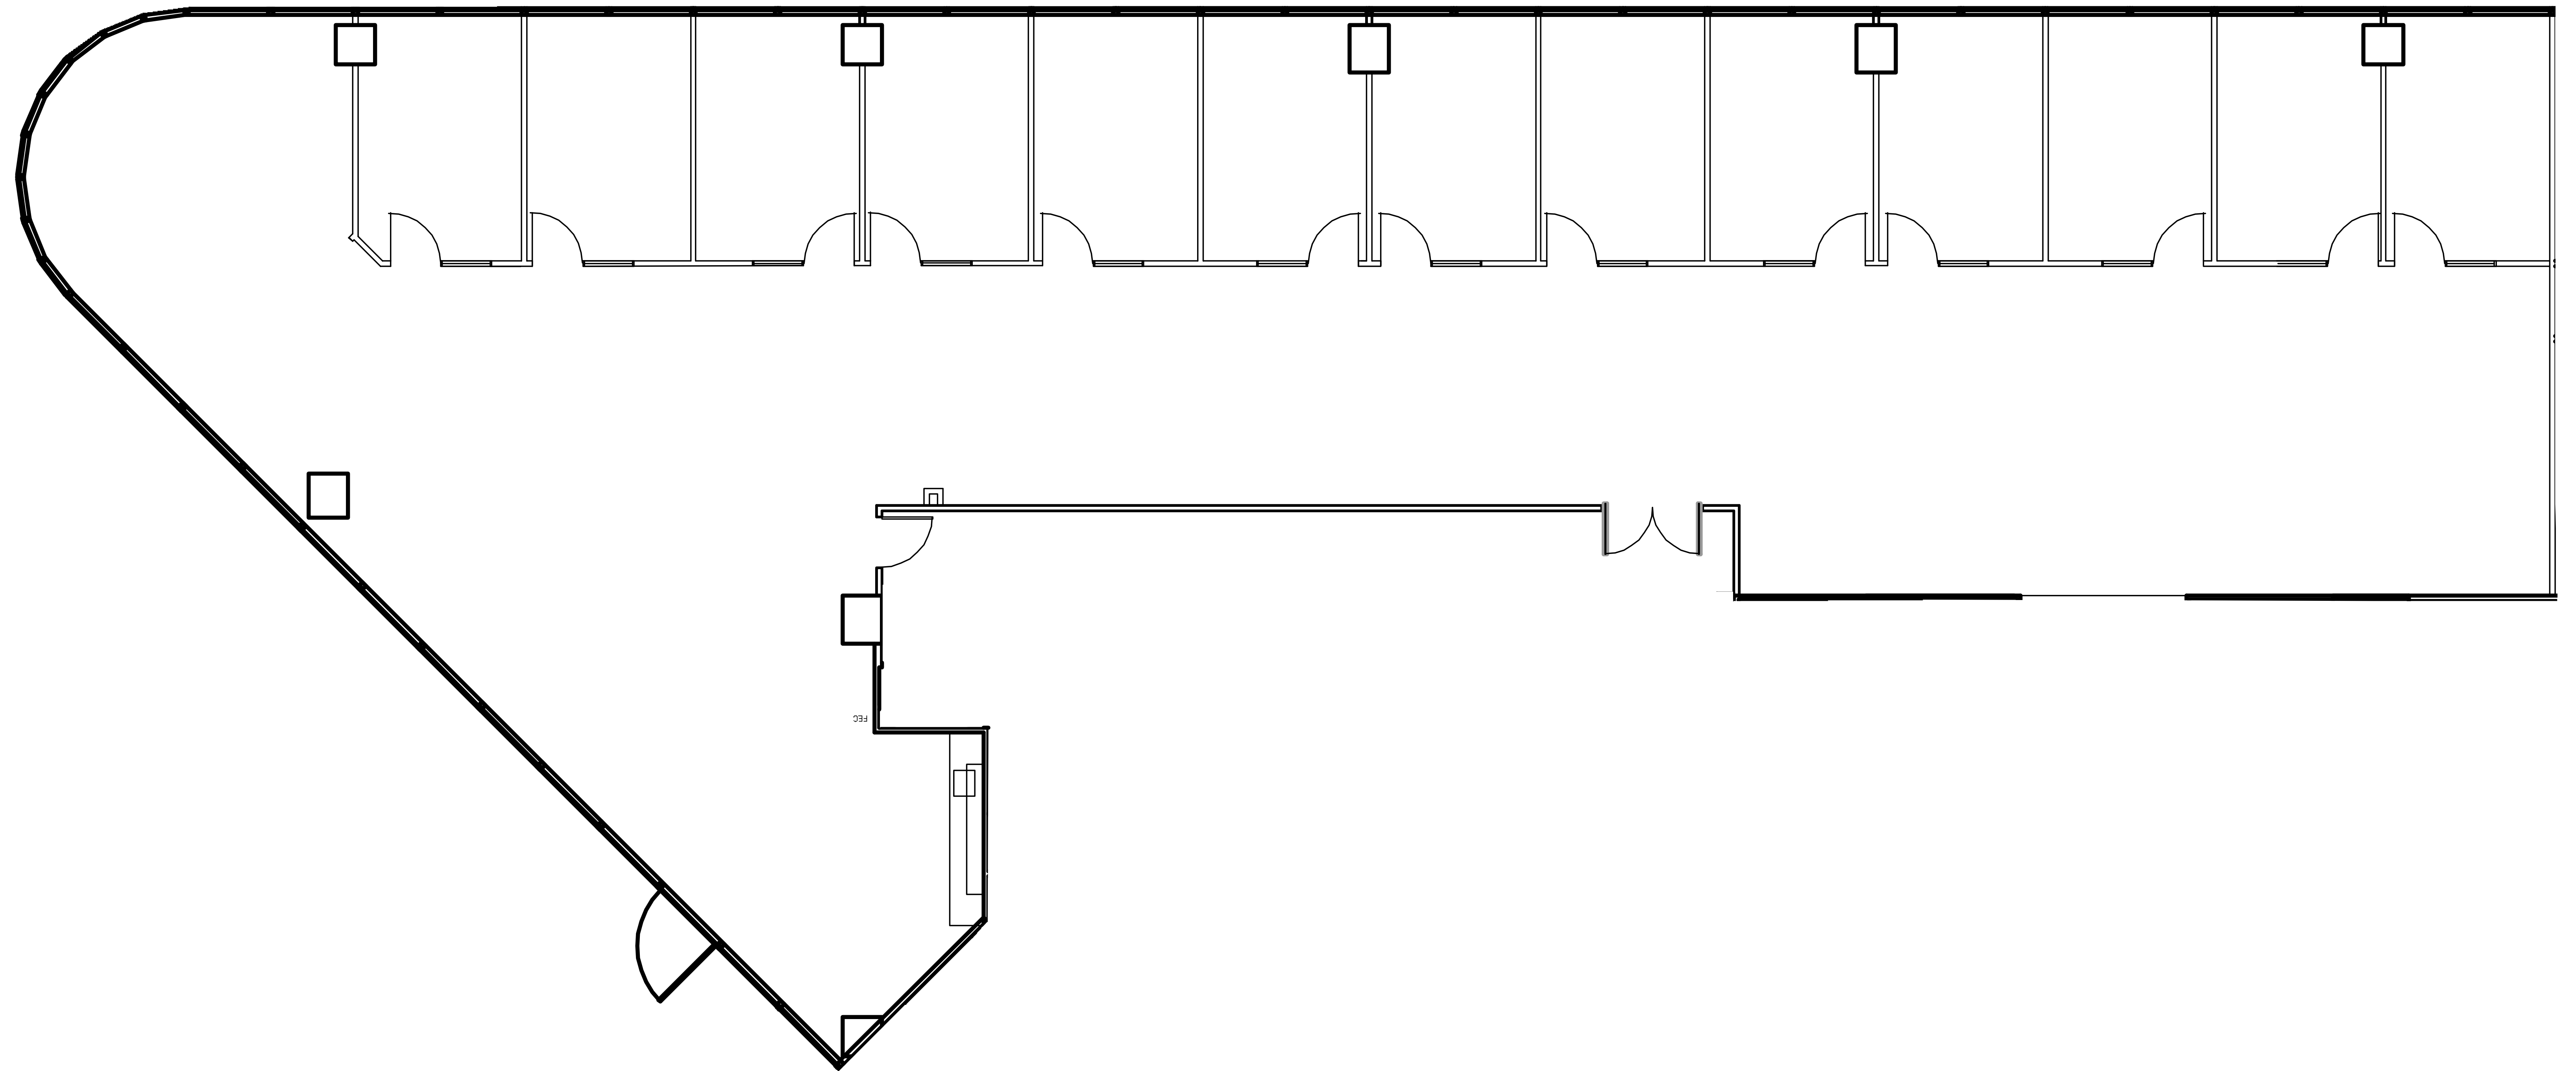

POST OAK CENTRAL - Building 2

SUITE 1250 6,419 RSF

PARKWAY

832.308.6055 | pky.com