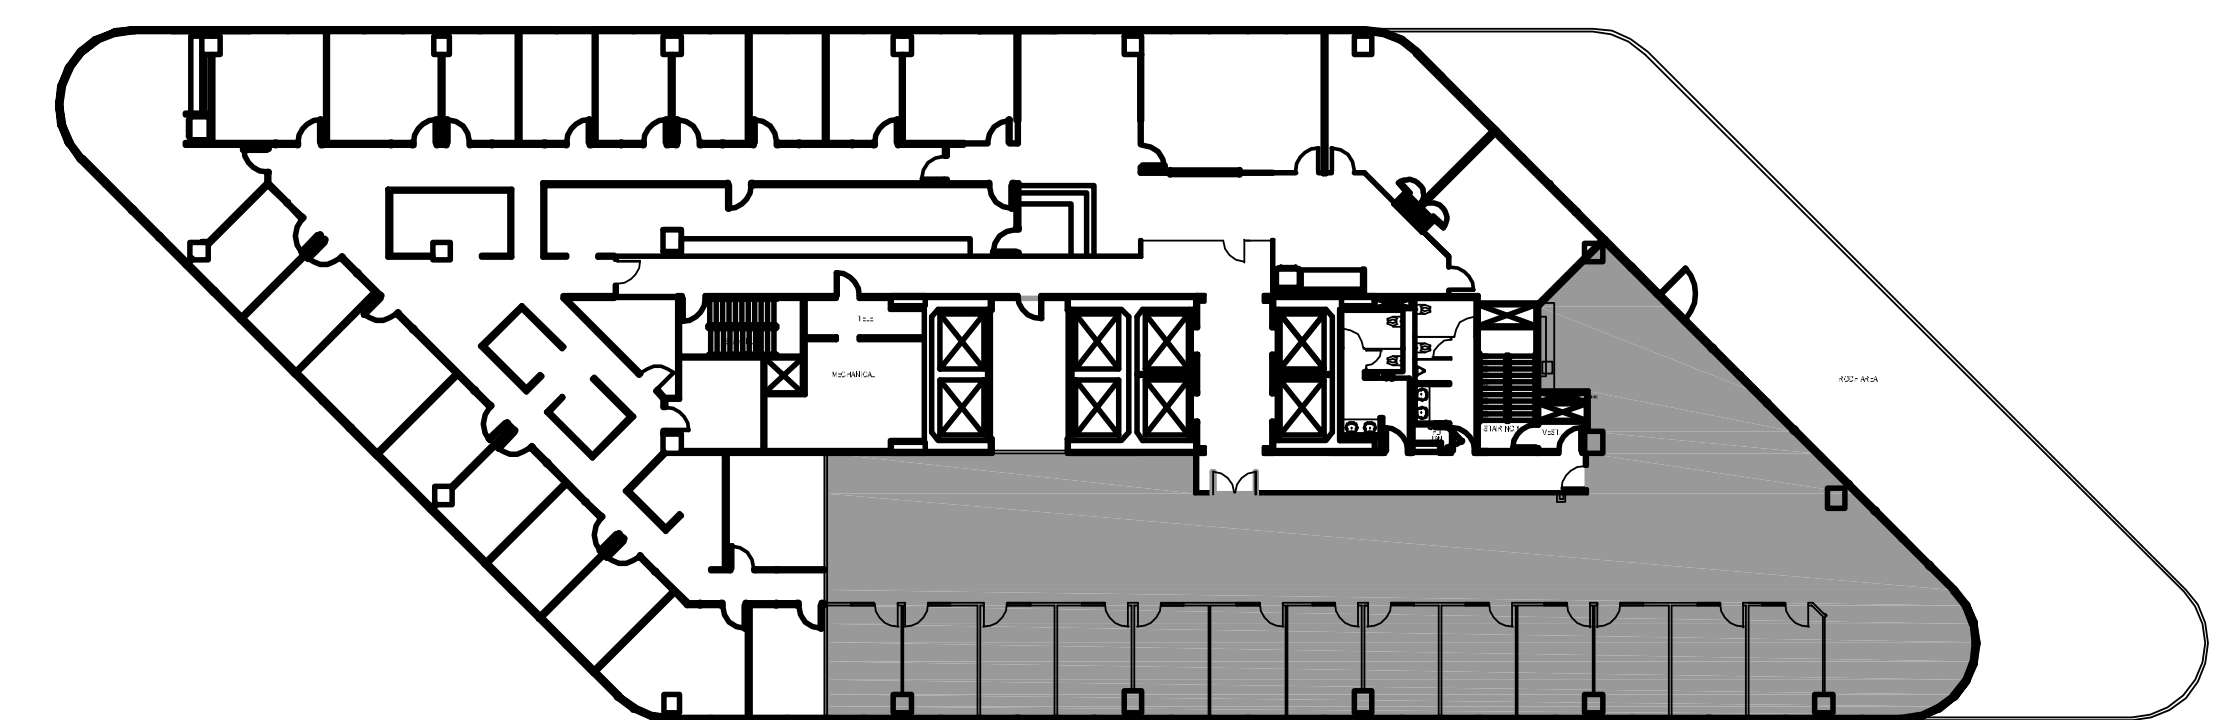

POST OAK CENTRAL - Building 2

SUITE 1250 6,419 RSF

PARKWAY

832.308.6055 | pky.com