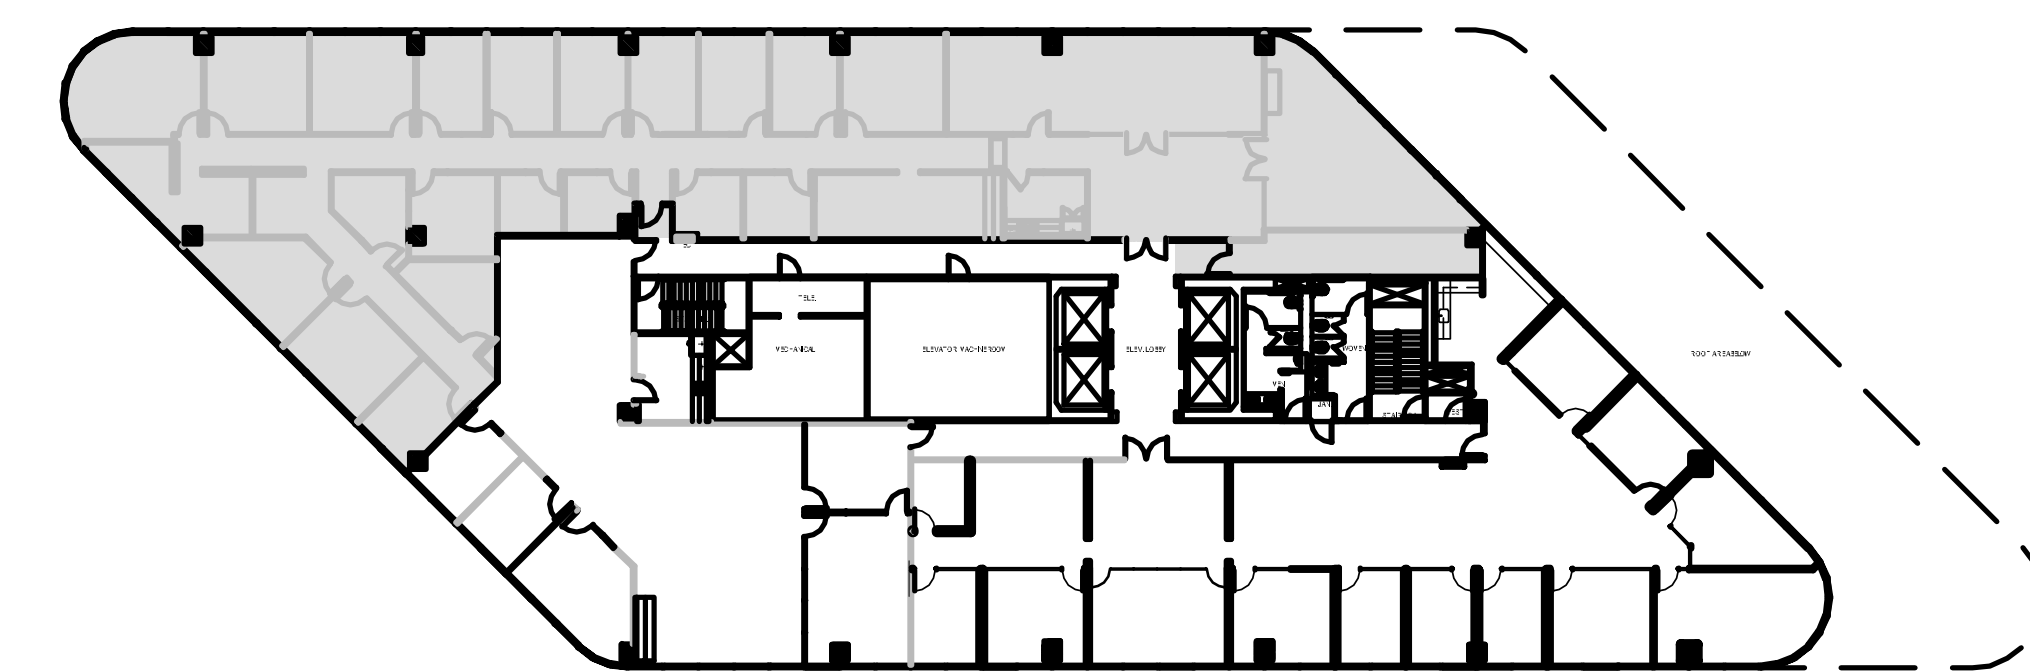

POST OAK CENTRAL - Building 2

SUITE 1350 7,698 RSF